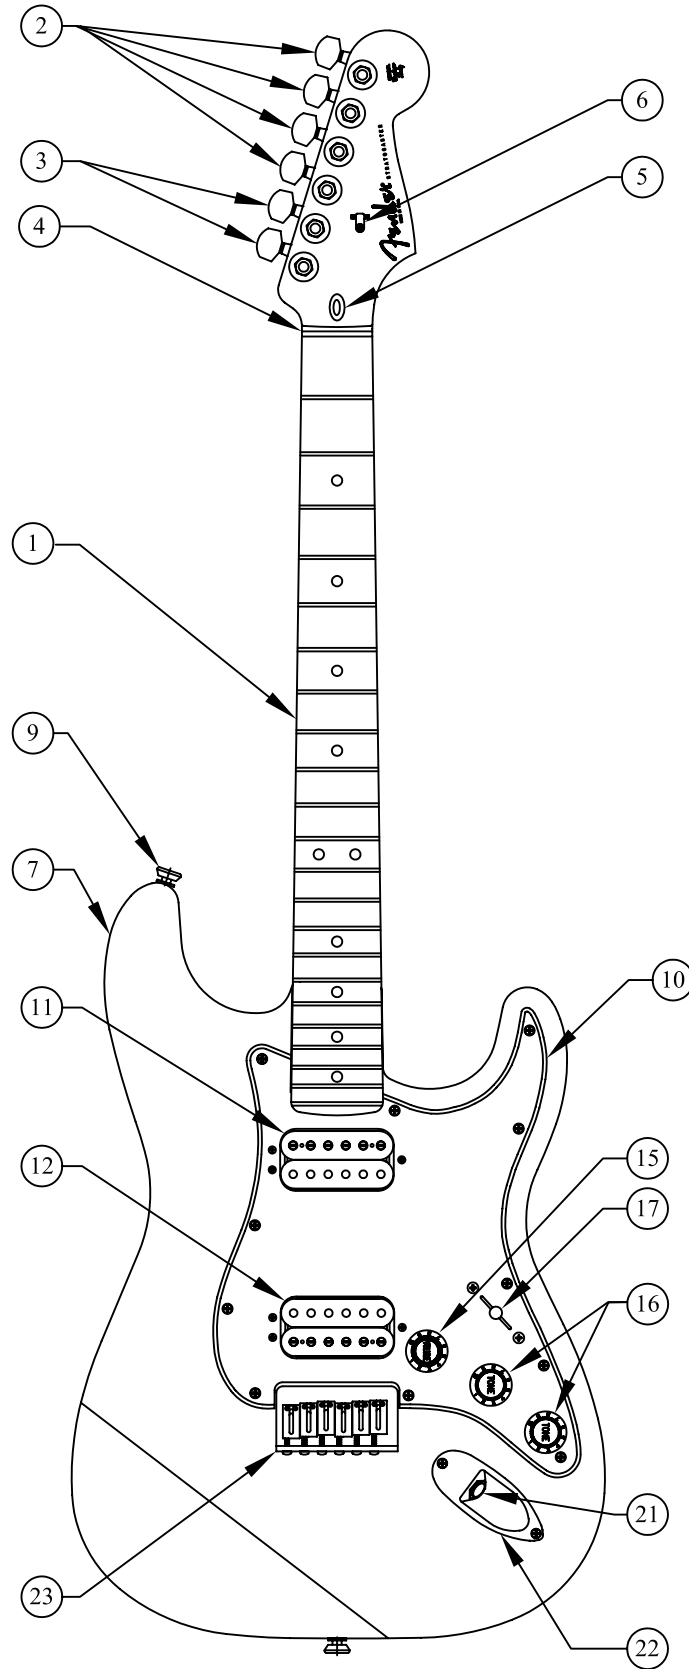

AMERICAN STRATOCASTER®, HH, HT, 0117130, R/W

## WIRING DIAGRAM

**LEVER SWITCH WIRING DETAIL**

**S-1 SWITCH WIRING DETAIL**

	PICKUP IS ON
	PICKUP IS OFF
<i>A</i>	PICKUP (NECK)
<i>B</i>	PICKUP (MIDDLE)

INDICATES POSITION  
 OF 5 WAY SWITCH