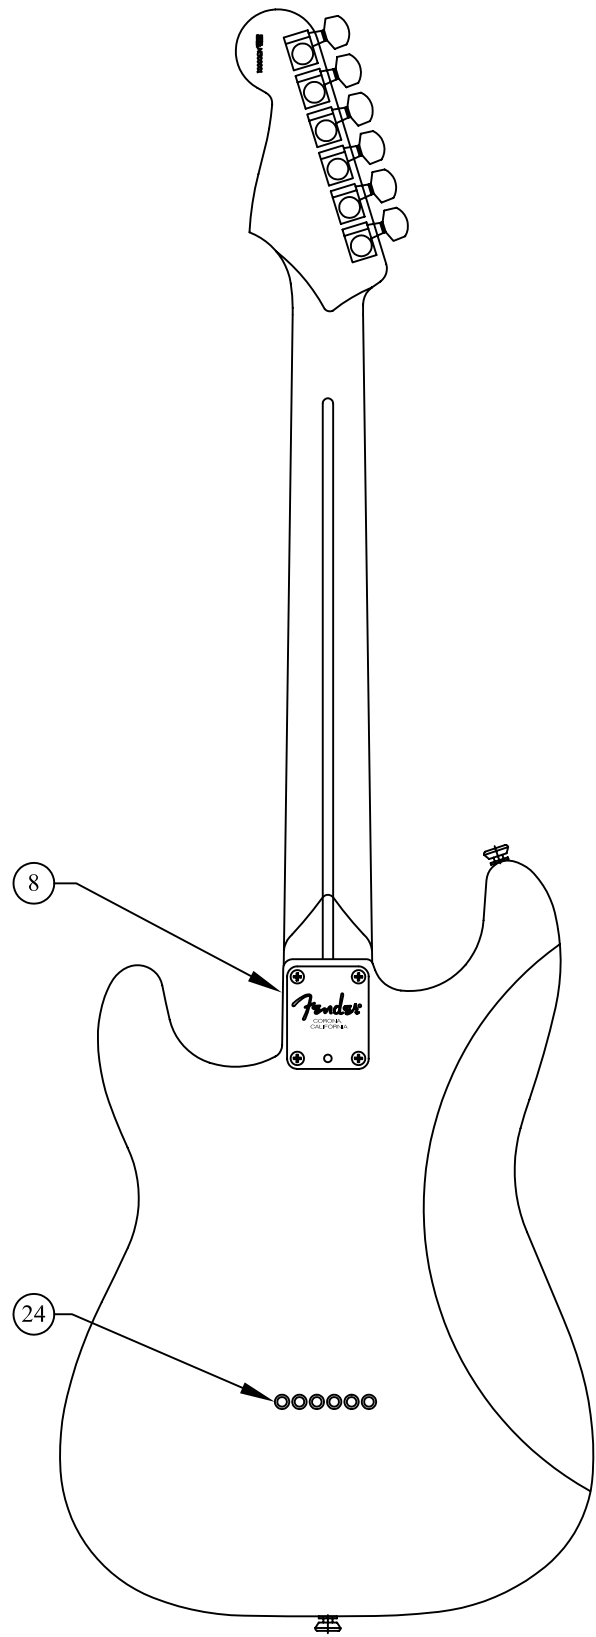

AMERICAN STRATOCASTER®, HH, HT, 0117130, R/W

# AMERICAN STRATOCASTER®, HH, HT, 0117130, R/W

## WIRING DIAGRAM

**LEVER SWITCH WIRING DETAIL**

**S-1 SWITCH WIRING DETAIL**

	PICKUP IS ON
	PICKUP IS OFF
<i>A</i>	PICKUP (NECK)
<i>B</i>	PICKUP (MIDDLE)

INDICATES POSITION  
 OF 5 WAY SWITCH