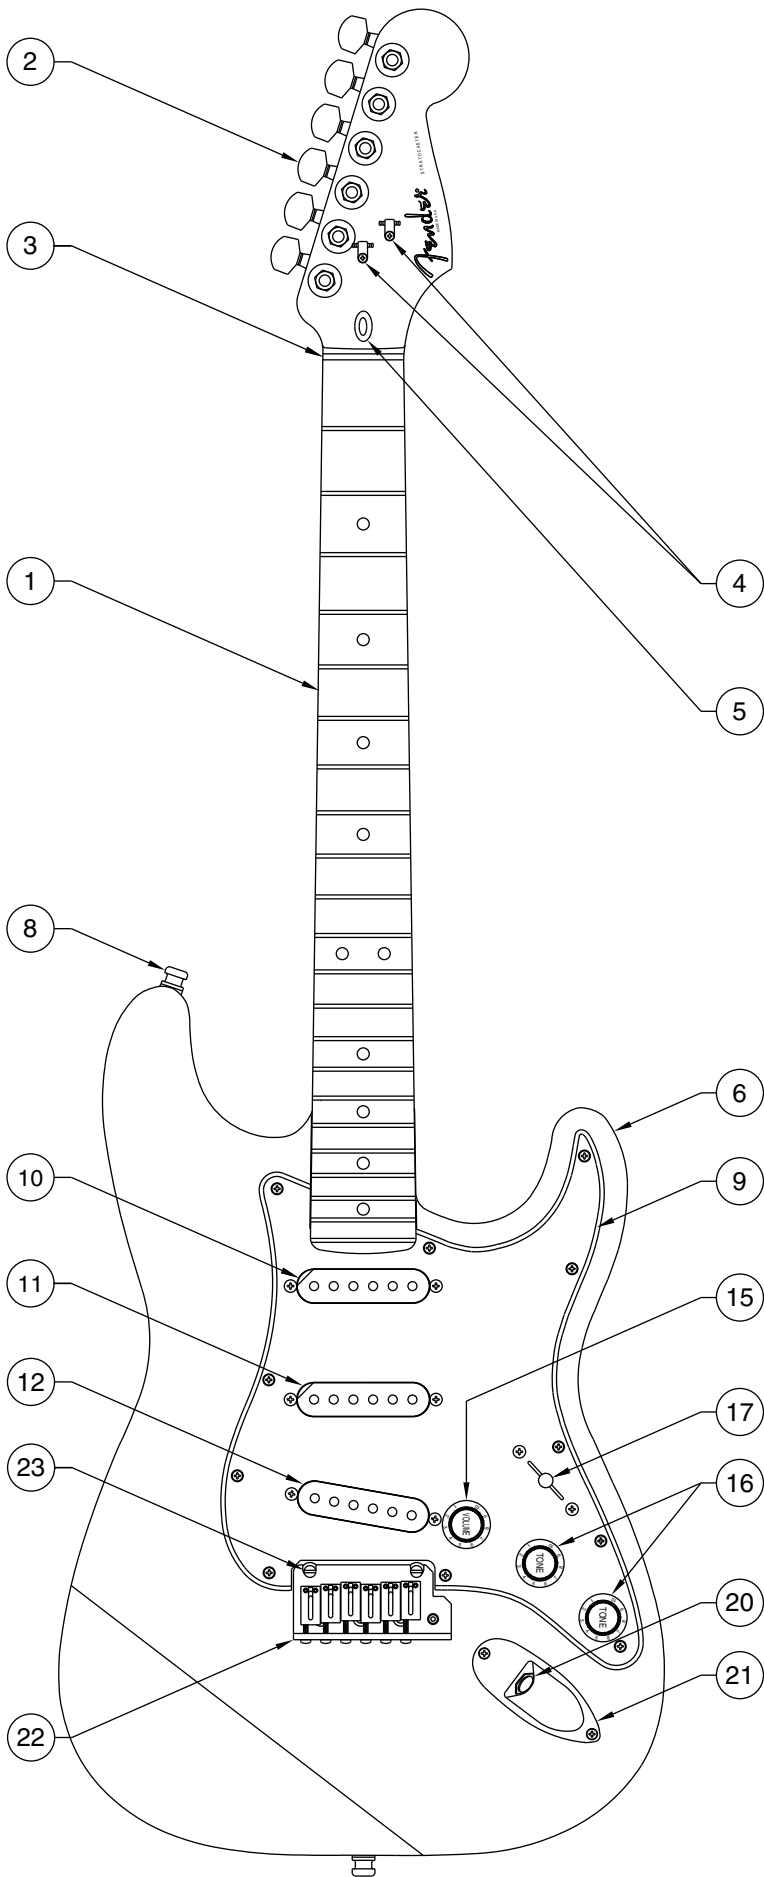

AMERICAN STANDARD STRATOCASTER 0107400/7402

AMERICAN STANDARD STRATOCASTER 0107400/7402

PICKGUARD ASSEMBLY

BRIDGE ASSEMBLY

AMERICAN STANDARD STRATOCASTER 0107400/7402

REF.#	P/N	DESCRIPTION	REF.#	P/N	DESCRIPTION
1	0028154000	Neck, Am Std Strat, R/W		0028958000	Insert, Am. Std
	0028155000	Neck, Am Std Strat, M/N	24	0026105000	Back Plate, Tremolo, Black/White/Black
2	0021374000	Tuning Key, (1) Set		0021407000	Mounting Screw
3	0083675000	Bone Nut	25	0026097000	Bridge Plate, Am Std Strat
4	0021537000	String Retainer		0026098000	Tremolo Block, '86 Strat
	0021405000	Mounting Screw		0019656000	Mounting Screw
5	0020810000	Truss Rod Adjustment Nut	26	0026099000	Bridge Section (6)
	0023811000	Truss Rod Adjusting Wrench	27	0017031000	Intonation Screw (6)
6	0026092xxx	Body, Am Std Strat, Solid Color		0019395000	Intonation Spring 5&6
	0054014xxx	Body, Am Std Strat, Sunburst		0019394000	Intonation Spring 1-4
	0054015xxx	Body, Am Std Strat, Solid Ash	28	0026779000	Height Adjustment Screw 1&6
7	0054038000	Neck Mounting Plate		0026780000	Height Adjustment Screw 2-5
	0021424000	Mounting Screw	29	0012180000	Spring, Tremolo Arm
	0031571000	Tilt Adjustment Screw			
	0023811000	Tilt Adjusting Wrench			
8	0021453000	Strap Button			
	0021422000	Mounting Screw			
	0020491000	Felt Washer, White			
	0019056000	Felt Washer, Black			
9	0026076000	Pickguard, Am Std, Black/White/Black			
	0021407000	Mounting Screw			
10	0039826000	Pickup, Neck, Strat			
	0048631000	Mounting Screw			
	0036481000	Tubing, Latex Cut			
11	0024288000	Pickup, Middle, Strat			
	0048631000	Mounting Screw			
	0036481000	Tubing, Latex Cut			
12	0050665000	Pickup, Hot Bridge, Strat			
	0048631000	Mounting Screw			
	0036481000	Tubing, Latex Cut			
13	0013446000	Control, 250K, Volume/Tone (2)			
	0016352000	Mounting Hex Nut			
	0022384000	Lock Washer, Intl			
14	0050666000	Control, 250K, No Load			
	0016352000	Mounting Hex Nut			
	0022384000	Lock Washer, Intl			
15	0056149000	Knob, Volume, White			
16	0056148000	Knob, Tone, White (2)			
17	0053291000	Switch, Lever 5-Position			
	0019554000	Knob, White			
	0021417000	Mounting Screw			
18	0024832000	Capacitor, .022uF			
19	0012869000	Solder Lug			
	0015116000	Mounting Screw			
20	0021956000	Output Jack			
	0016352000	Mounting Hex Nut			
	0016436000	Lock Washer, Intl			
21	0010280090	Jack Ferrule			
	0021407000	Mounting Screw			
22	0026095000	Bridge Assy, Am Std Strat			
	0010272100	Tremolo Claw			
	0015636000	Mounting Screw			
	0018671000	Tremolo Spring			
	0018531000	Adjusting Wrench, Saddle Height			
	0026103000	Tremolo Arm			
	0019463000	Knob, Tremolo Arm, White			
23	0028957000	Pivot Screw, Am Std			