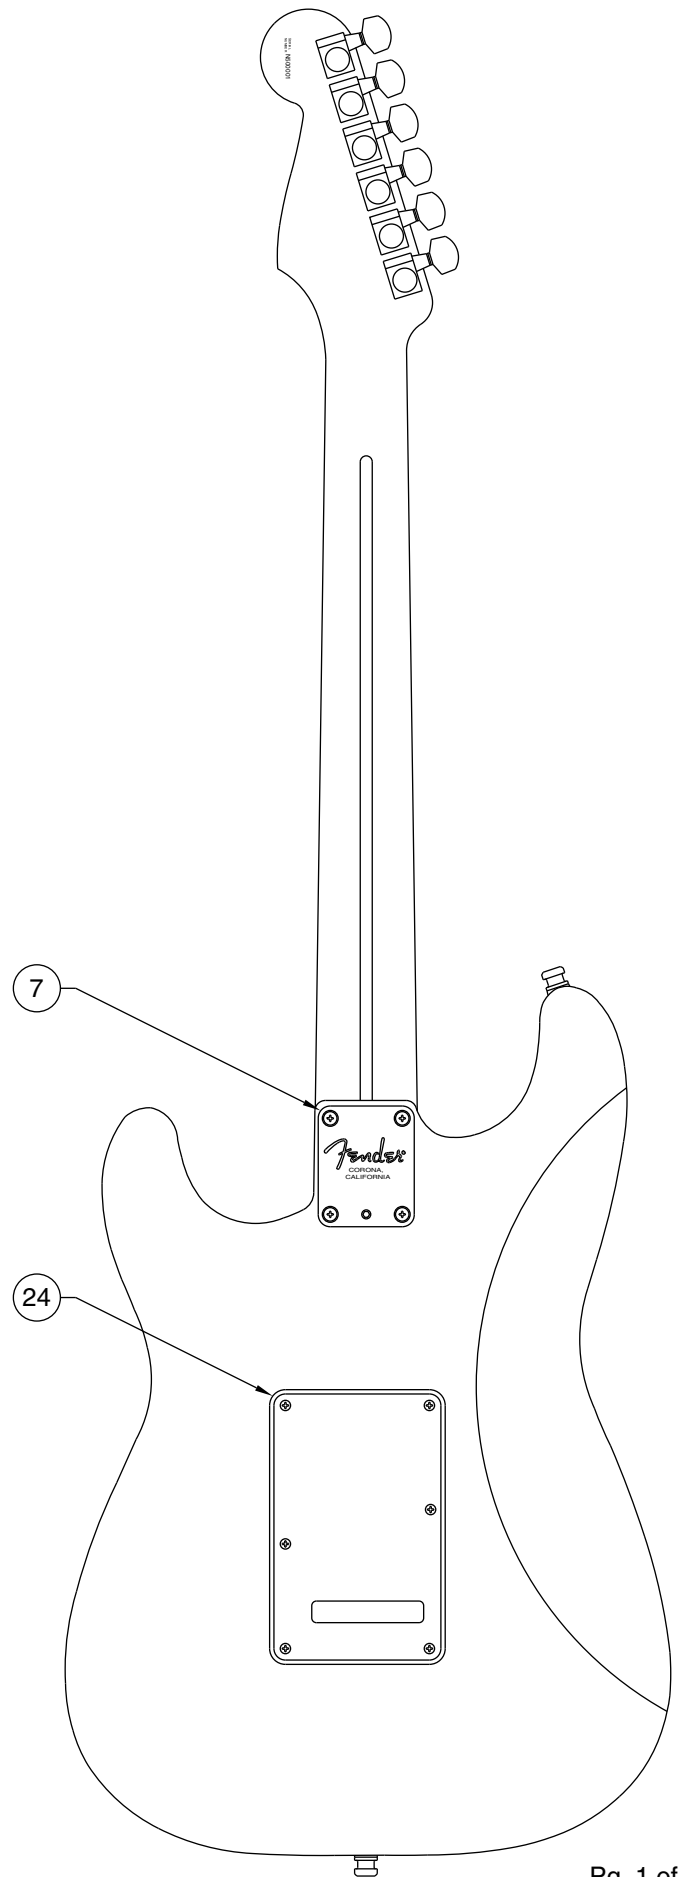

AMERICAN STANDARD STRATOCASTER 0107400/7402

AMERICAN STANDARD STRATOCASTER 0107400/7402

PICKGUARD ASSEMBLY

BRIDGE ASSEMBLY

AMERICAN STANDARD STRATOCASTER 0107400/7402

REF.#	P/N	DESCRIPTION	REF.#	P/N	DESCRIPTION
1	0028154000	Neck, Am Std Strat, R/W		0028958000	Insert, Am. Std
	0028155000	Neck, Am Std Strat, M/N	24	0026105000	Back Plate, Tremolo, Black/White/Black
2	0021374000	Tuning Key, (1) Set		0021407000	Mounting Screw
3	0083675000	Bone Nut	25	0026097000	Bridge Plate, Am Std Strat
4	0021537000	String Retainer		0026098000	Tremolo Block, '86 Strat
	0021405000	Mounting Screw		0019656000	Mounting Screw
5	0020810000	Truss Rod Adjustment Nut	26	0026099000	Bridge Section (6)
	0023811000	Truss Rod Adjusting Wrench	27	0017031000	Intonation Screw (6)
6	0026092xxx	Body, Am Std Strat, Solid Color		0019395000	Intonation Spring 5&6
	0054014xxx	Body, Am Std Strat, Sunburst		0019394000	Intonation Spring 1-4
	0054015xxx	Body, Am Std Strat, Solid Ash	28	0026779000	Height Adjustment Screw 1&6
7	0054038000	Neck Mounting Plate		0026780000	Height Adjustment Screw 2-5
	0021424000	Mounting Screw	29	0012180000	Spring, Tremolo Arm
	0031571000	Tilt Adjustment Screw			
	0023811000	Tilt Adjusting Wrench			
8	0021453000	Strap Button			
	0021422000	Mounting Screw			
	0020491000	Felt Washer, White			
	0019056000	Felt Washer, Black			
9	0026076000	Pickguard, Am Std, Black/White/Black			
	0021407000	Mounting Screw			
10	0039826000	Pickup, Neck, Strat			
	0048631000	Mounting Screw			
	0036481000	Tubing, Latex Cut			
11	0024288000	Pickup, Middle, Strat			
	0048631000	Mounting Screw			
	0036481000	Tubing, Latex Cut			
12	0050665000	Pickup, Hot Bridge, Strat			
	0048631000	Mounting Screw			
	0036481000	Tubing, Latex Cut			
13	0013446000	Control, 250K, Volume/Tone (2)			
	0016352000	Mounting Hex Nut			
	0022384000	Lock Washer, Intl			
14	0050666000	Control, 250K, No Load			
	0016352000	Mounting Hex Nut			
	0022384000	Lock Washer, Intl			
15	0056149000	Knob, Volume, White			
16	0056148000	Knob, Tone, White (2)			
17	0053291000	Switch, Lever 5-Position			
	0019554000	Knob, White			
	0021417000	Mounting Screw			
18	0024832000	Capacitor, .022uF			
19	0012869000	Solder Lug			
	0015116000	Mounting Screw			
20	0021956000	Output Jack			
	0016352000	Mounting Hex Nut			
	0016436000	Lock Washer, Intl			
21	0010280090	Jack Ferrule			
	0021407000	Mounting Screw			
22	0026095000	Bridge Assy, Am Std Strat			
	0010272100	Tremolo Claw			
	0015636000	Mounting Screw			
	0018671000	Tremolo Spring			
	0018531000	Adjusting Wrench, Saddle Height			
	0026103000	Tremolo Arm			
	0019463000	Knob, Tremolo Arm, White			
23	0028957000	Pivot Screw, Am Std			