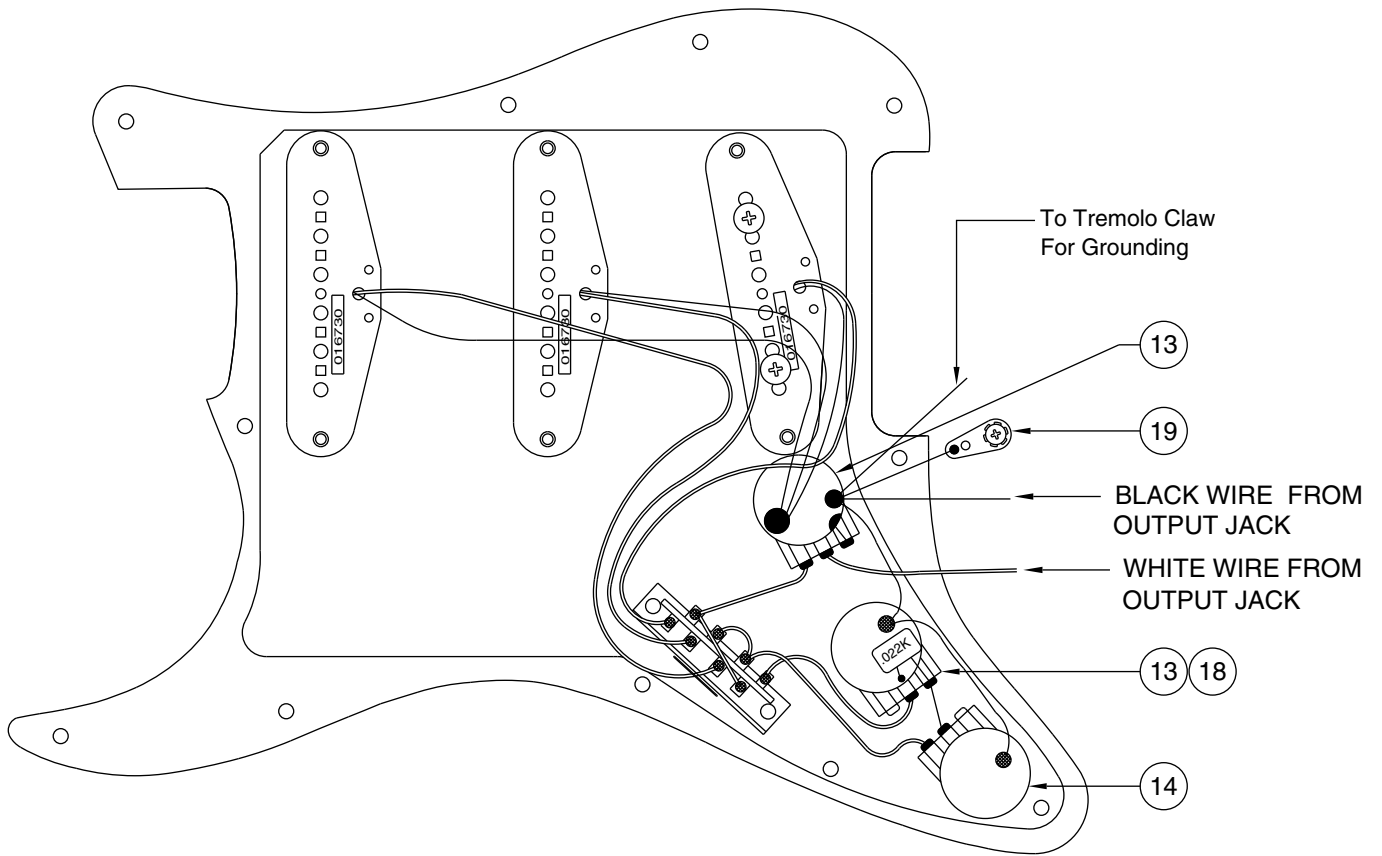

AMERICAN STANDARD STRATOCASTER 0107400/7402

PICKGUARD ASSEMBLY