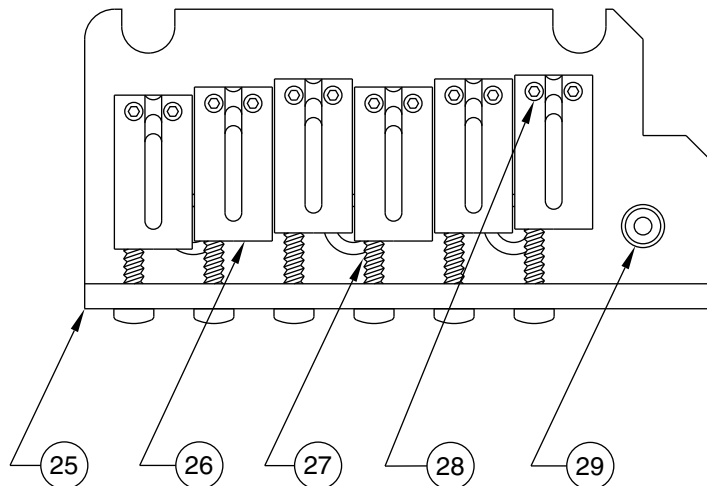

BRIDGE ASSEMBLY