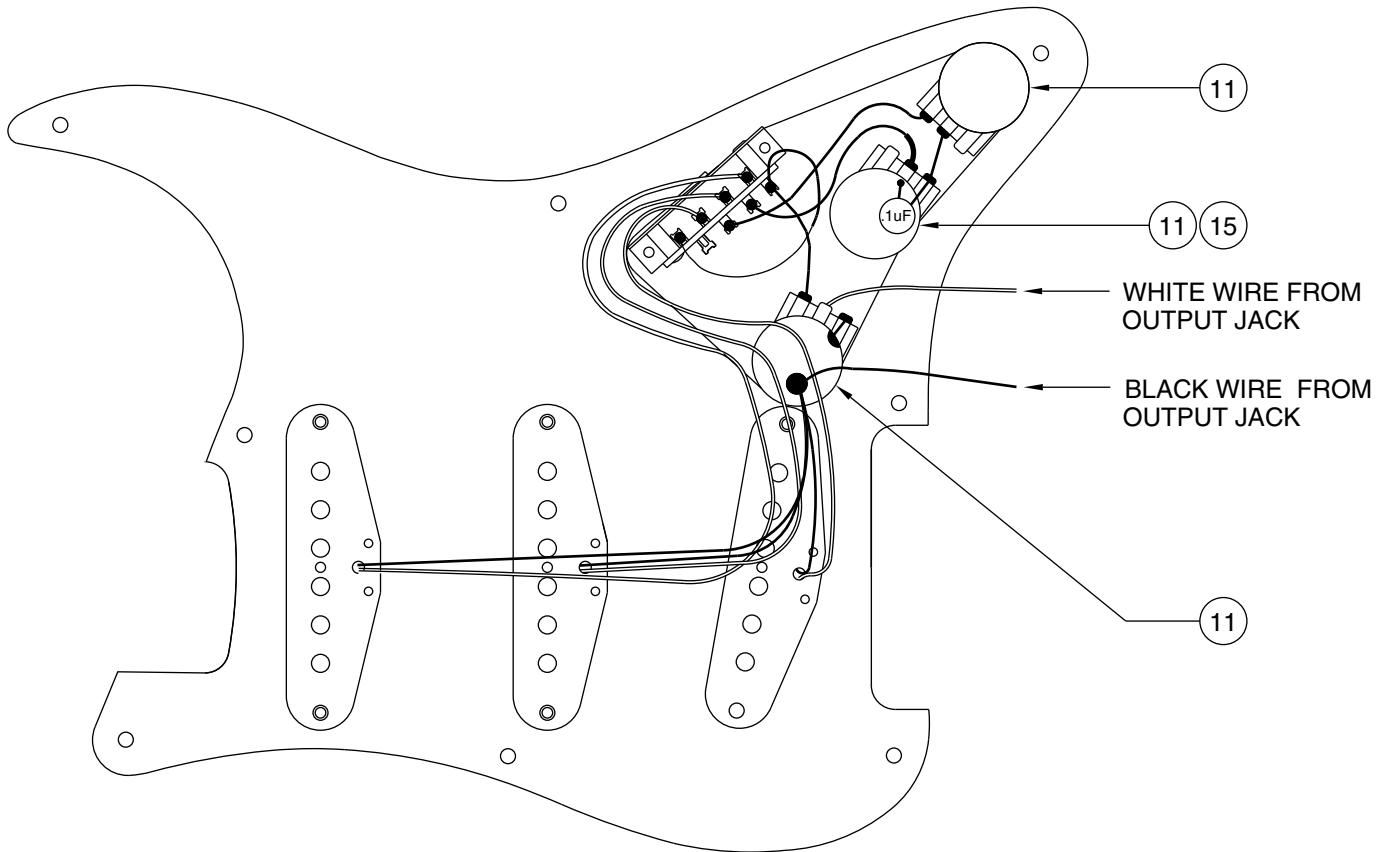

PICKGUARD ASSEMBLY