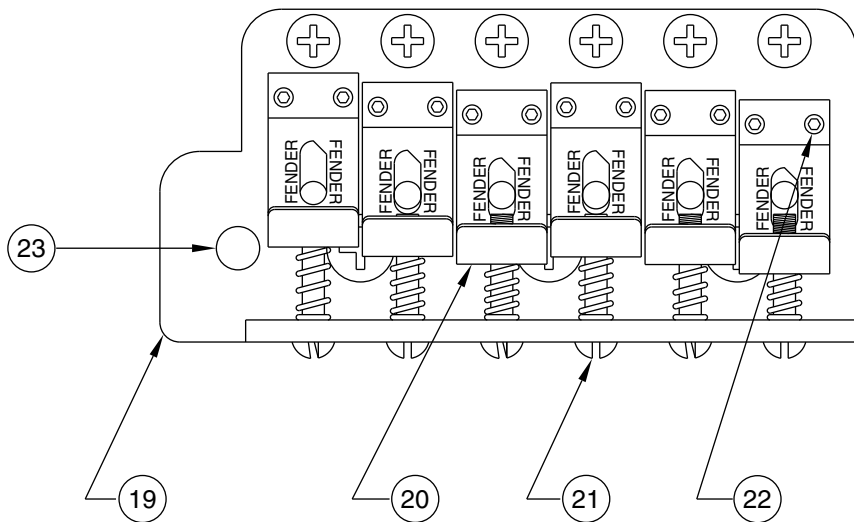

BRIDGE ASSEMBLY