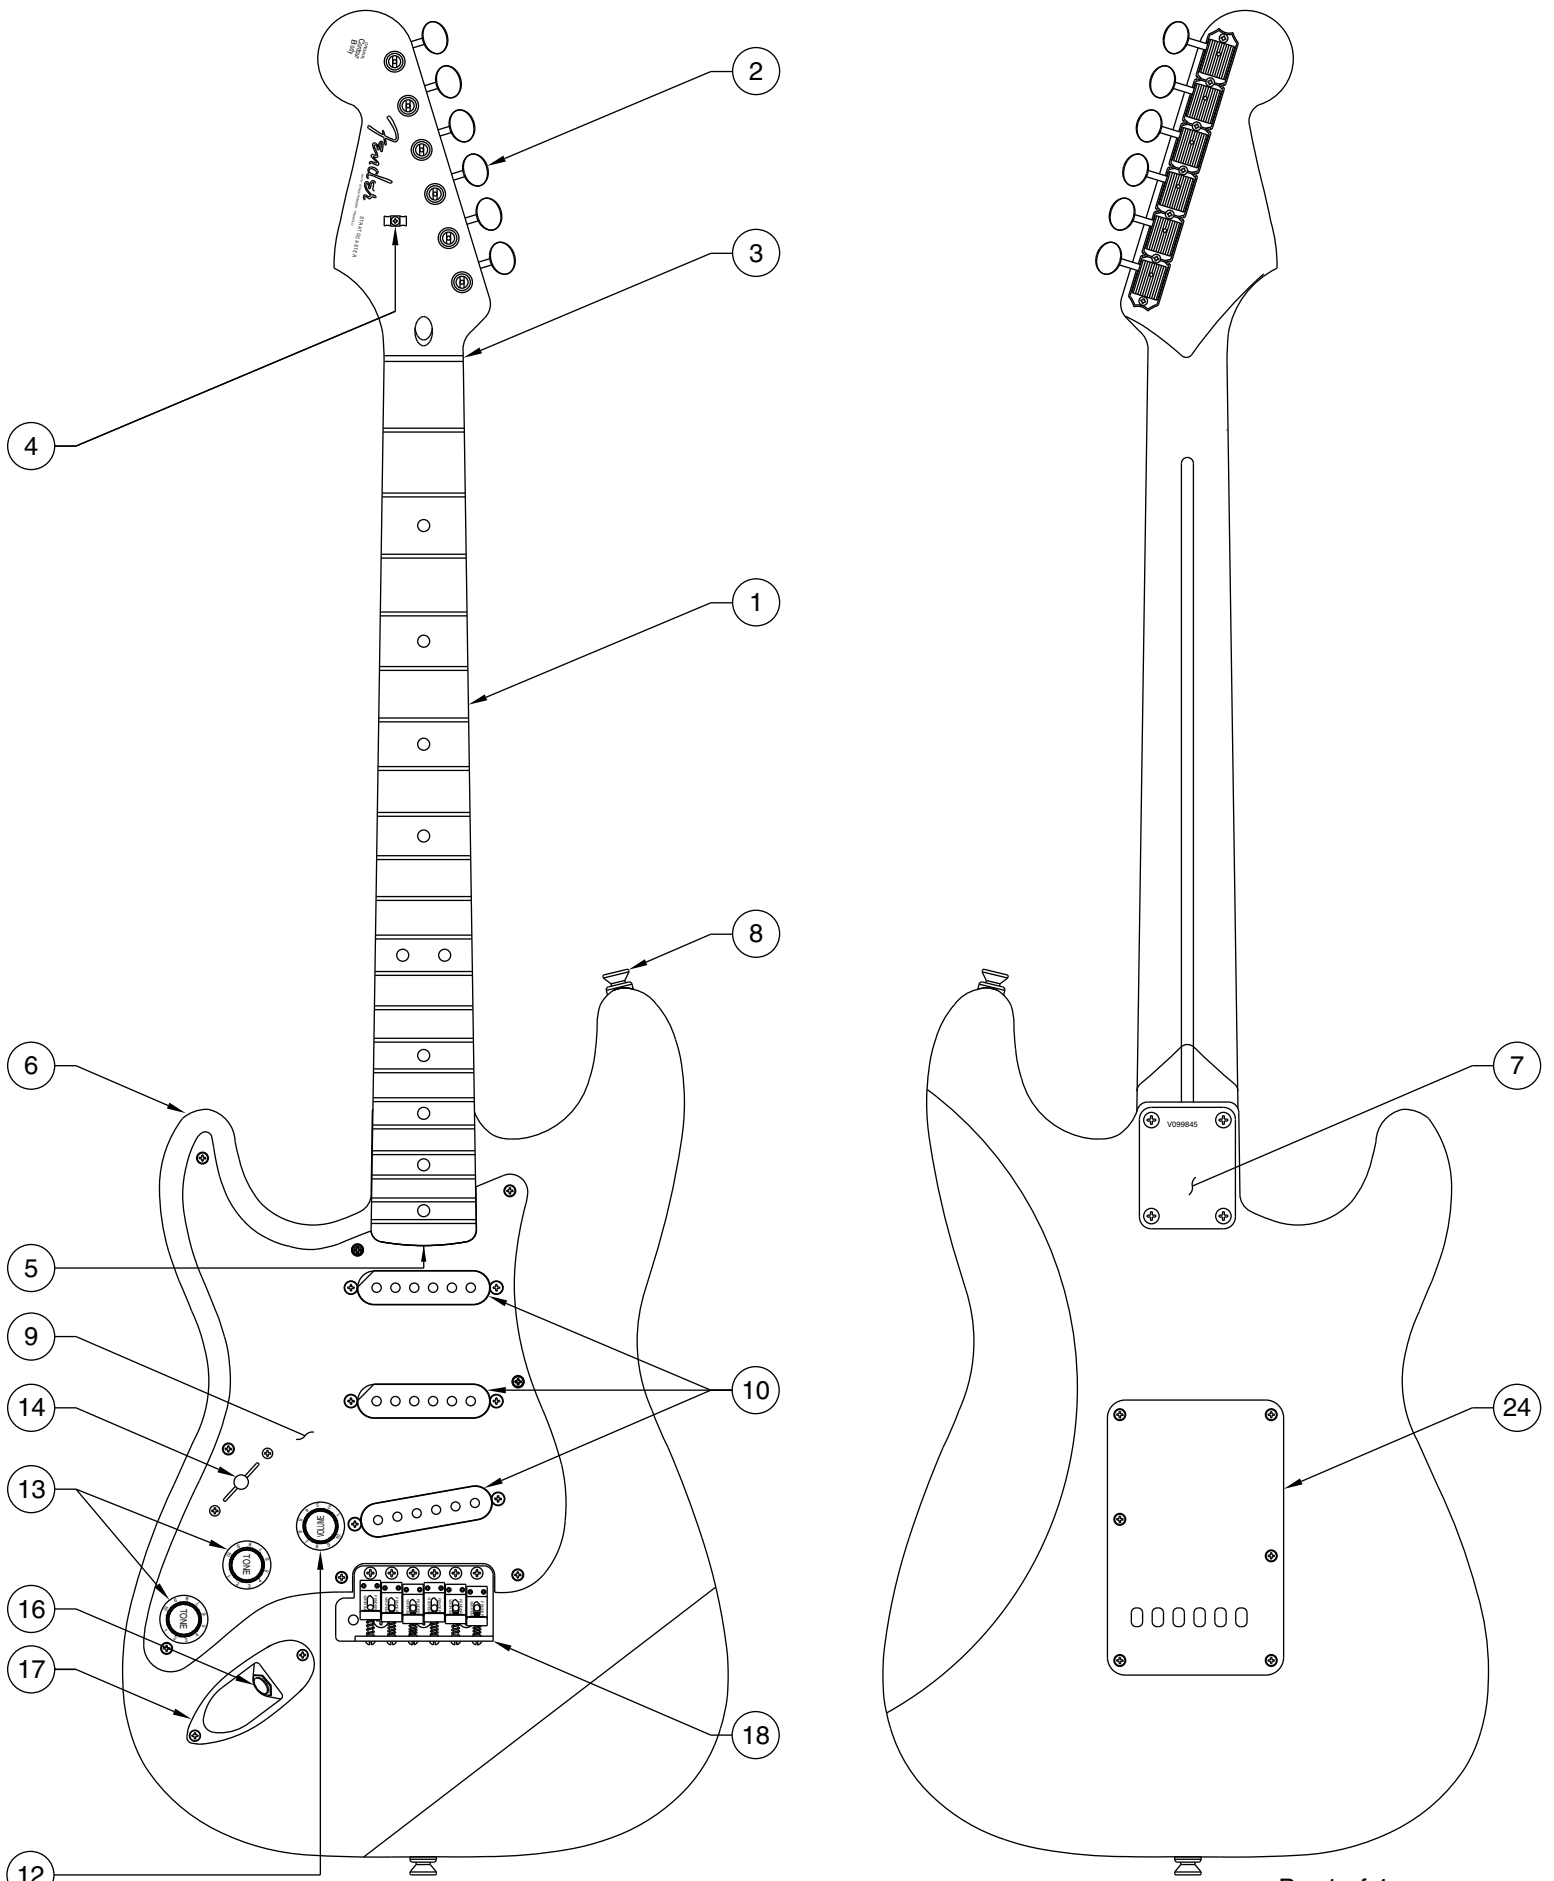

'57 AMERICAN VINTAGE STRATOCASTER / LEFT HAND 0100122