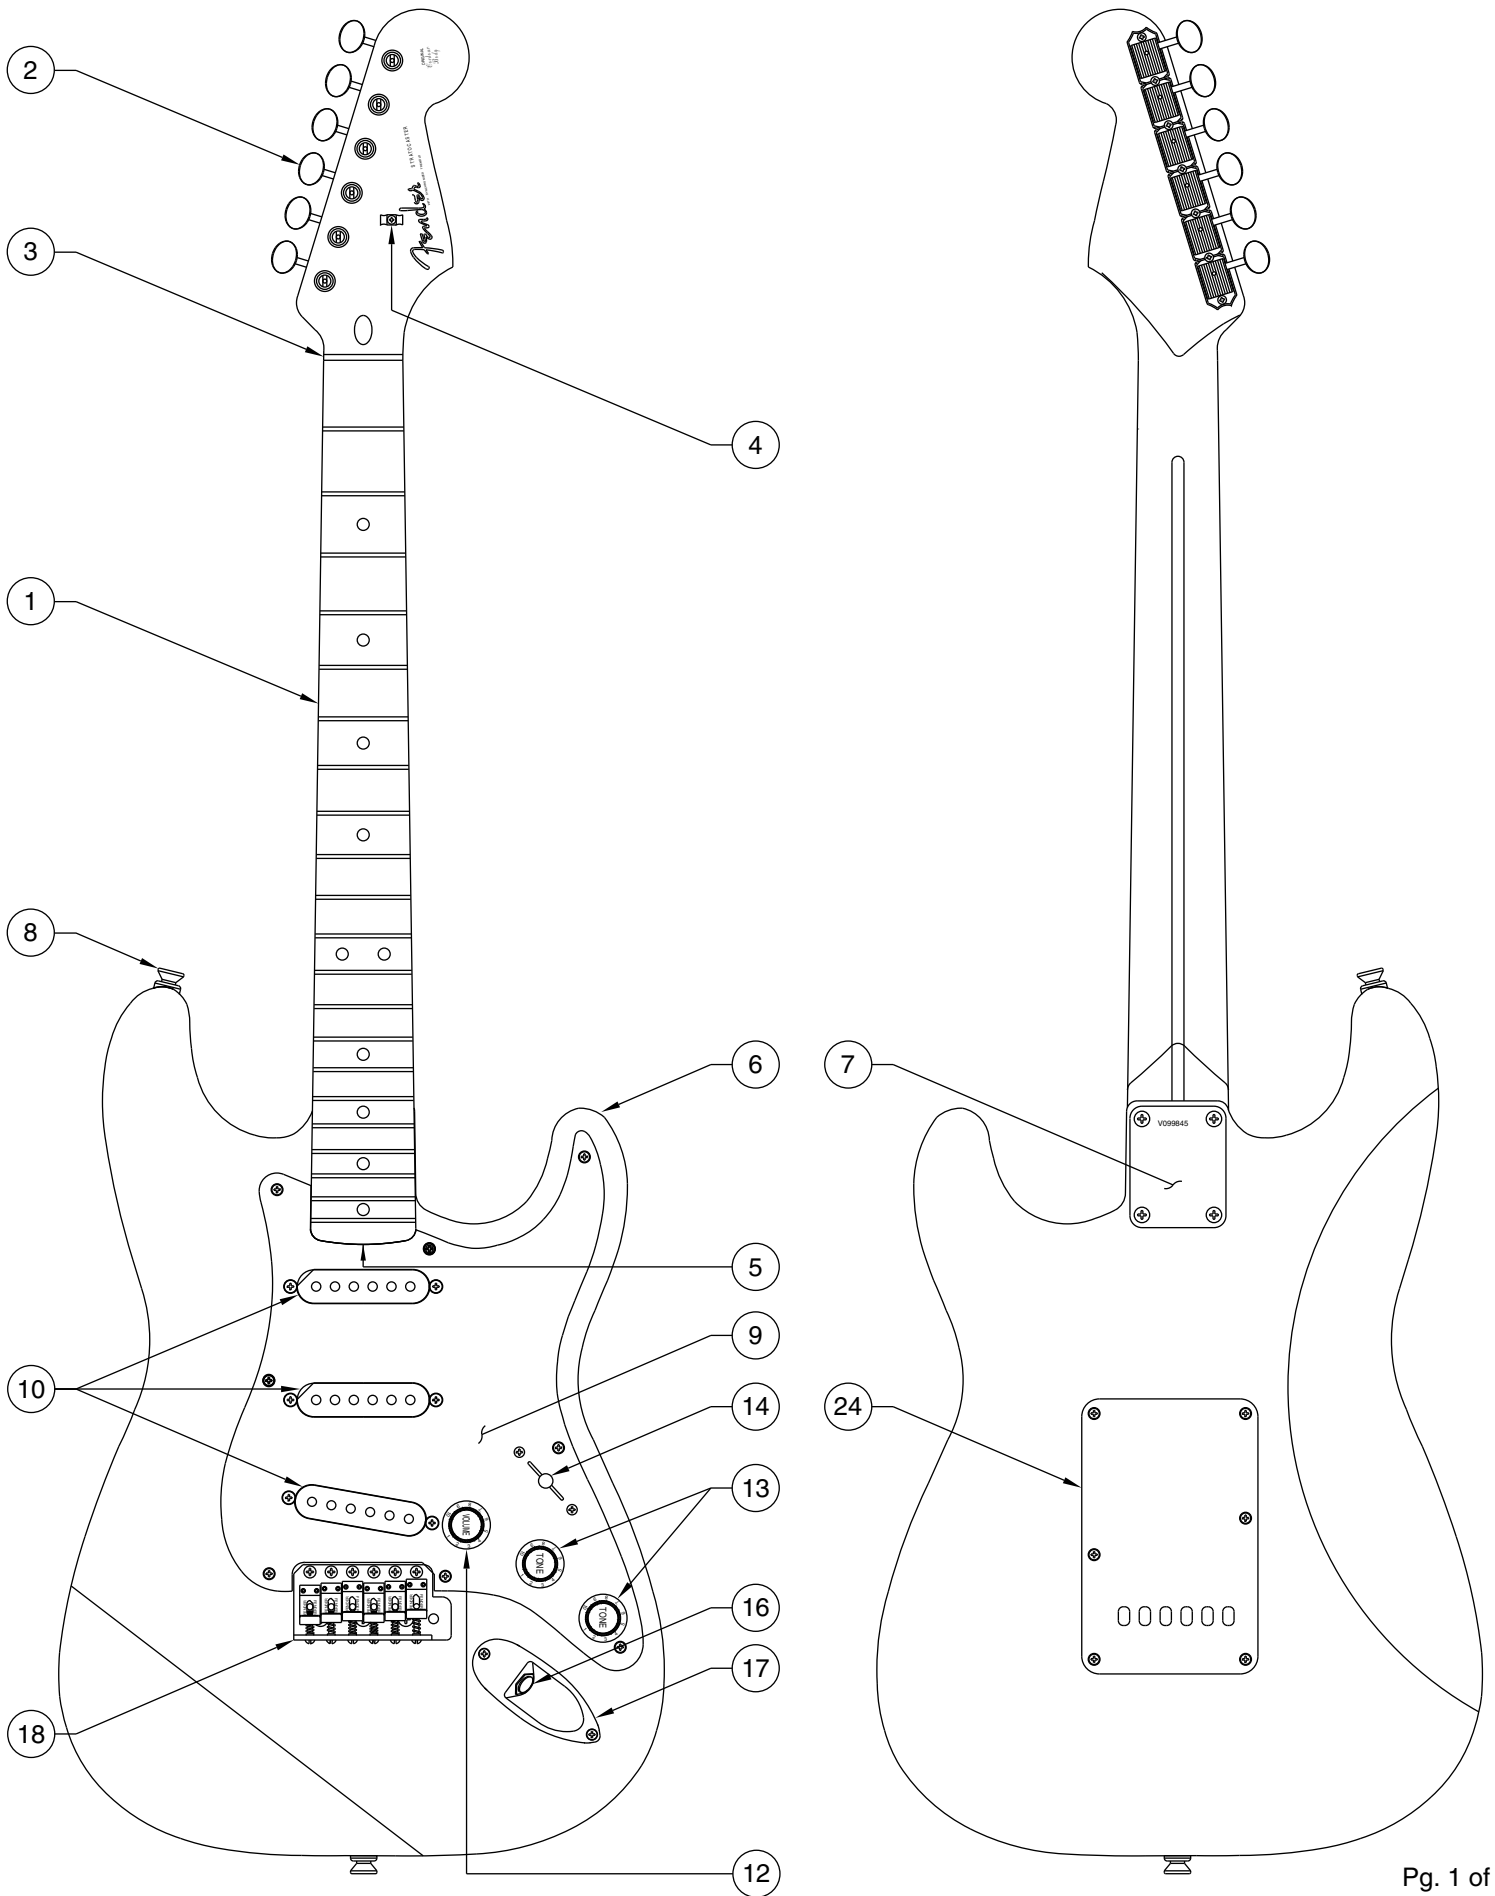

'57 AMERICAN VINTAGE STRATOCASTER 0100102