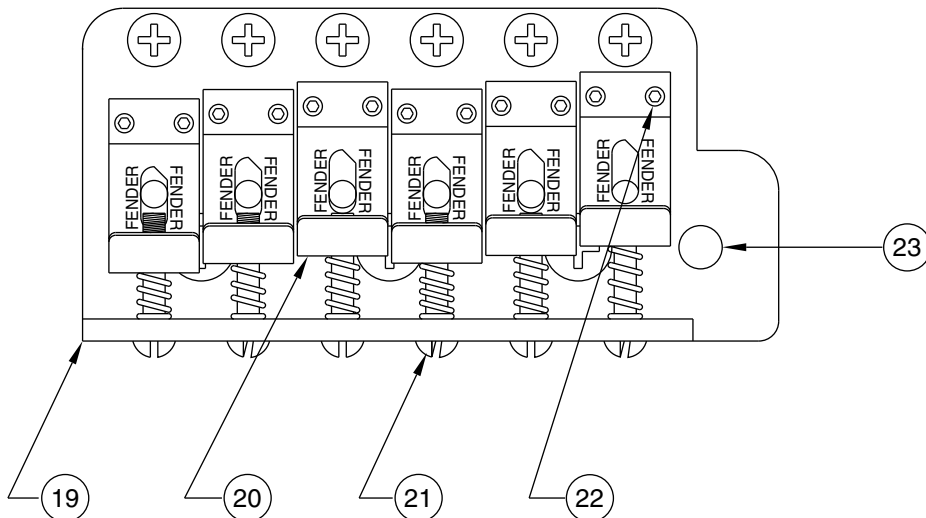

'57 AMERICAN VINTAGE STRATOCASTER 0100102

'57 AMERICAN VINTAGE STRATOCASTER 0100102

PICKGUARD ASSEMBLY

BRIDGE ASSEMBLY

'57 AMERICAN VINTAGE STRATOCASTER 0100102

REF.#	P/N	DESCRIPTION
1	0053774000	Neck, '57 Stratocaster, Upgrade, M/N
2	0019309000	Tuning Key, (1) Set
	0019312000	Bushing
	0011357000	Mounting Screw
3	0083675000	Bone Nut
4	0010389000	String Retainer
	0011357000	Mounting Screw
5	0012252000	Truss Rod Adjustment Nut
6	0053806xxx	Body, '57 Strat, Upgrade, Sunburst
	0053808xxx	Body, '57 Strat, Upgrade, Solid Ash
7	0019647000	Neck Mounting Plate
	0015636000	Mounting Screw
8	0012344000	Strap Buttom
	0016188000	Mounting Screw
9	0019490000	Pickguard, White, Vintage Stratocaster
	0015578000	Mounting Screw
10	0053776000	Pickup Assembly, '57 Vintage Strat, Upgrade (3)
	0015776000	Mounting Screw
	0036481000	Tubing, Latex Cut
11	0013446000	Control, 250k, Taper, (3)
	0016352000	Mounting Hex Nut
	0016436000	Lock Washer, Intl
12	0056145000	Knob, Volume, Aged White
13	0056144000	Knob, Tone, Aged White, (2)
14	0053290000	Switch, 3 Way Grigsby W/ Metal Roller
	0053765000	Knob, Aged White
	0015776000	Mounting Screw
15	0021022000	Capacitor, .1uf
16	0021956000	Output Jack
	0016352000	Mounting Hex Nut
	0016436000	Lock Washer, Intl
17	0010280090	Jack Ferrule
	0015578000	Mounting Screw
18	0019642000	Bridge Assembly, Vintage Strat
	0016170000	Mounting Screw
	0019473000	Bridge Block
	0019656000	Mounting Screw
	0010272100	Claw, Tremolo
	0015636000	Mounting Screw
	0031643000	Spring, Claw
	0019652040	Arm, Tremolo
	0053766000	Knob, Tremolo
19	0019470000	Bridge Plate
20	0019280000	Bridge Section, (6)
21	0015693000	Intonation Screw, (6)
	0019273000	Intonation Spring, 5&6
	0019281000	Intonation Spring, 1-4
22	0032782000	Height Adjustment Screw, 1&6
	0016071000	Height Adjustment Screw, 2-5
	0018531000	Height Adjusting Wrench
23	0012180000	Spring, Tremolo
24	0019649000	Back Plate, Tremolo, White
	0015578000	Mounting Screw