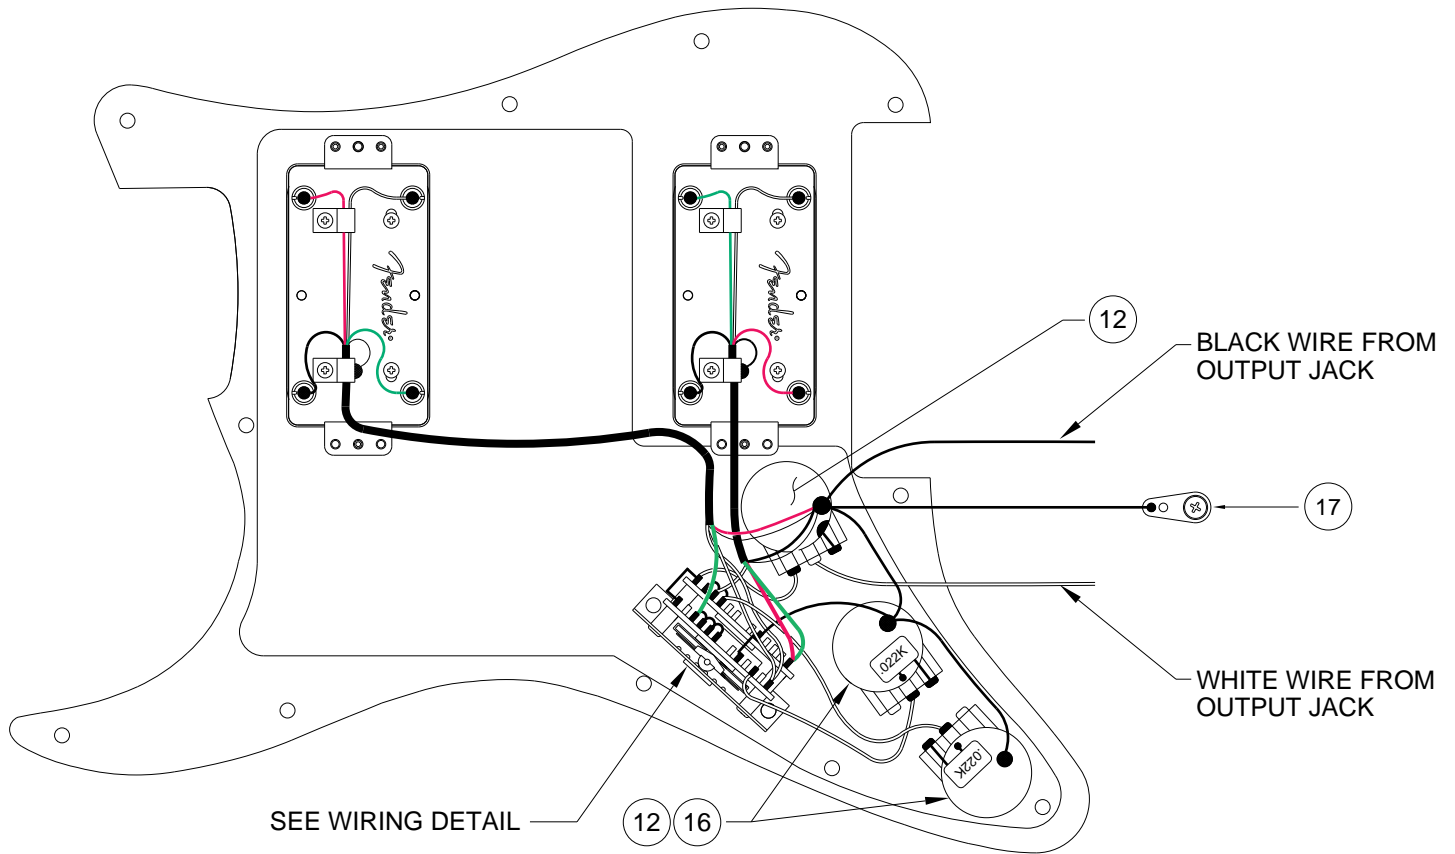

PICKGUARD ASSEMBLY