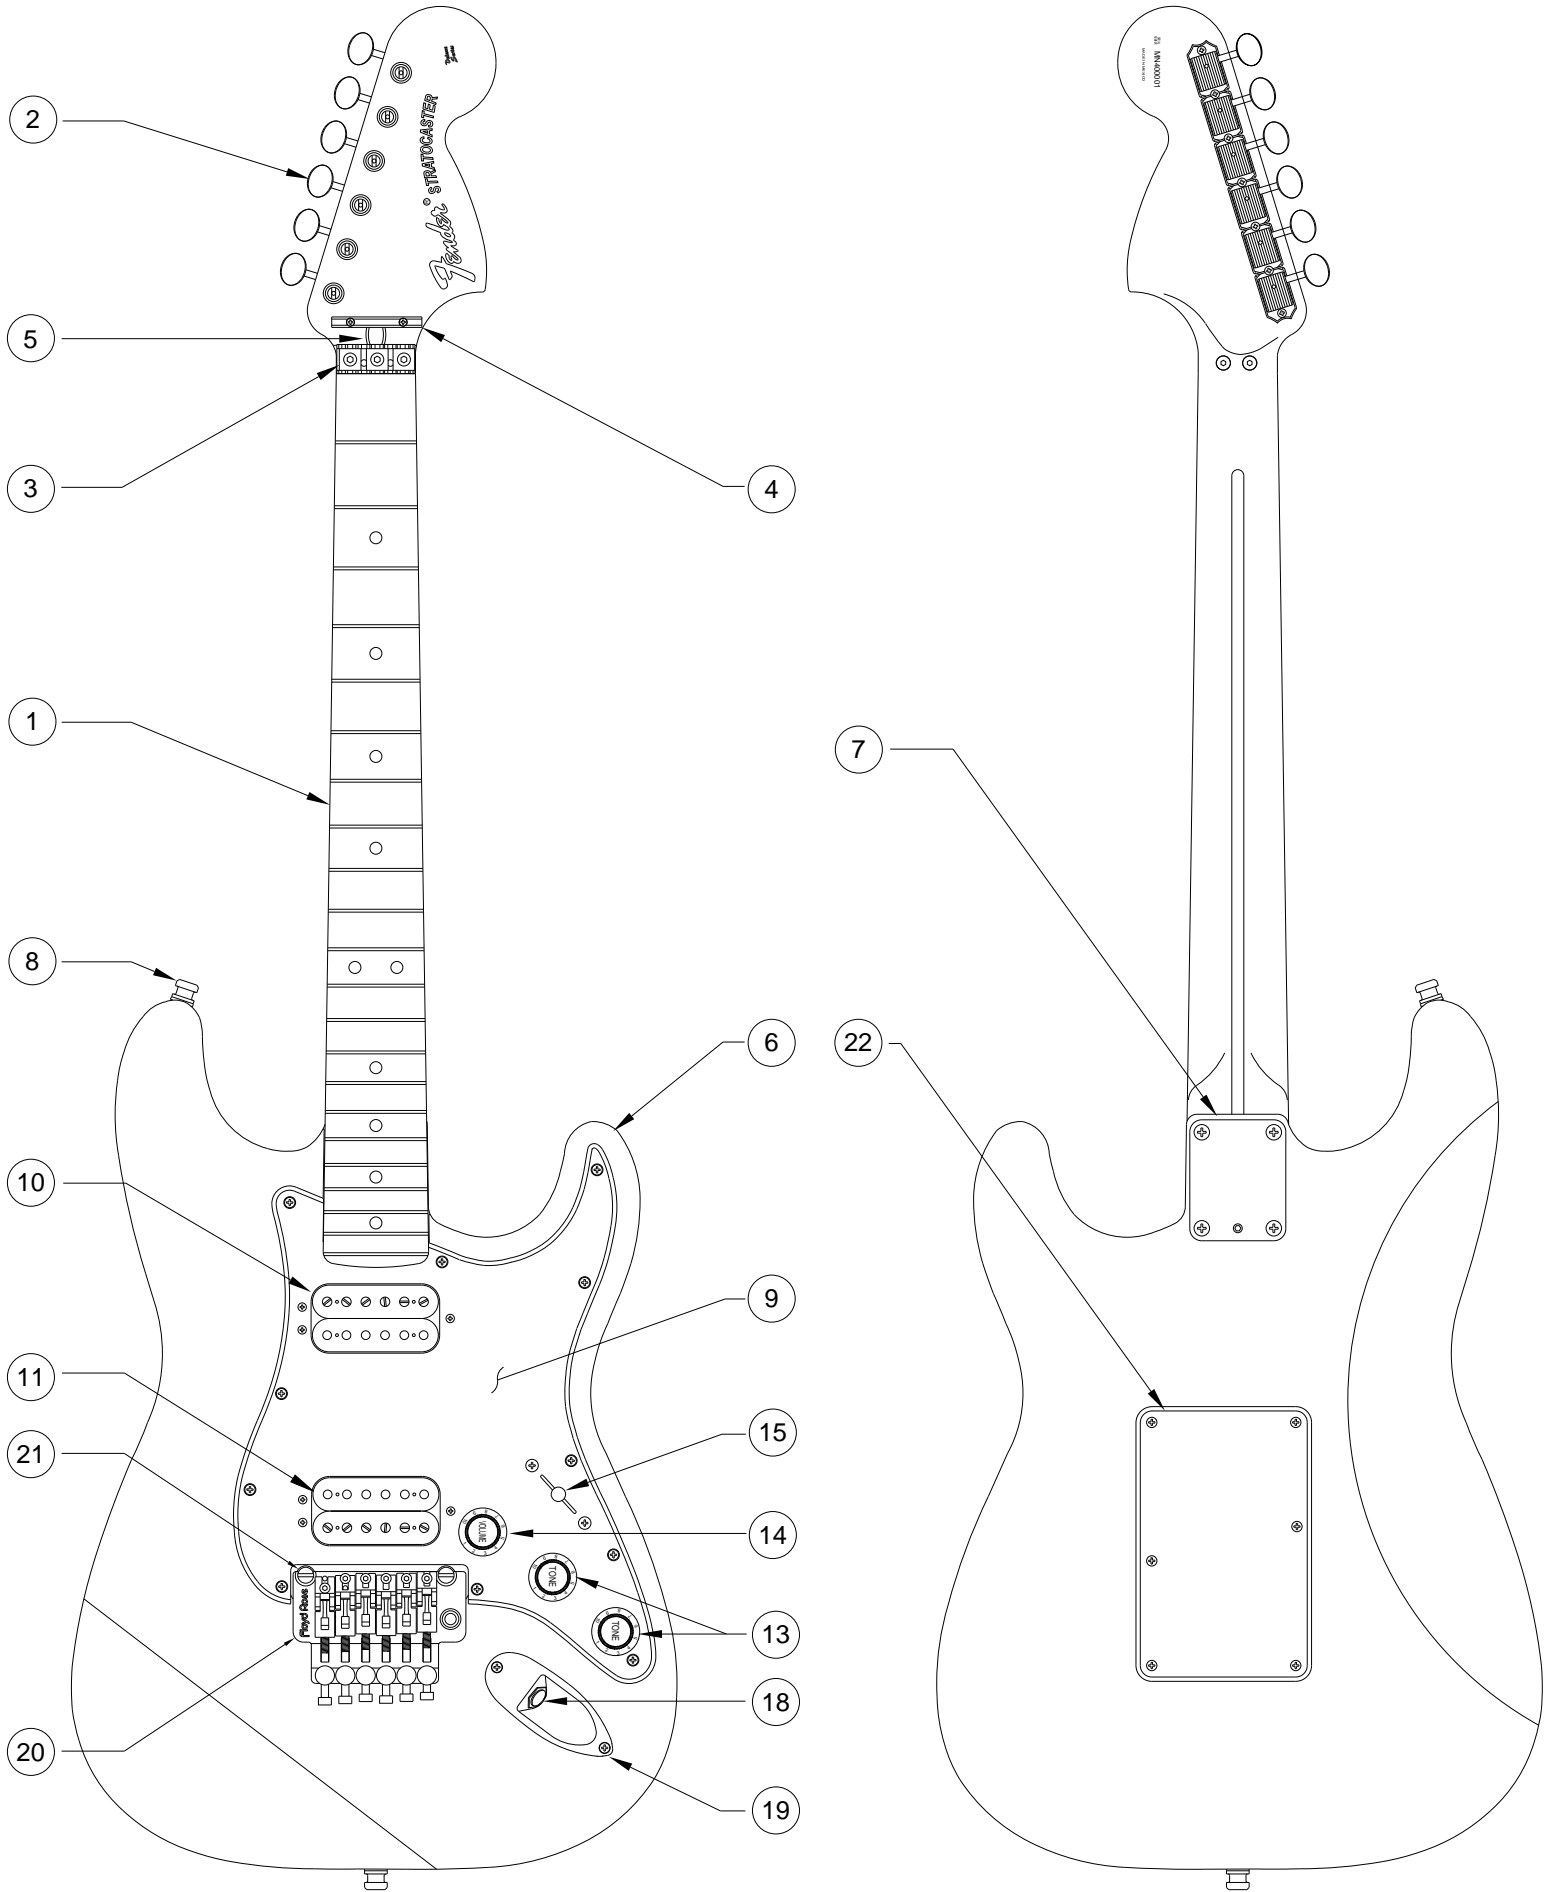

DELUXE DOUBLE FAT STRATOCASTER W/FR 1133300