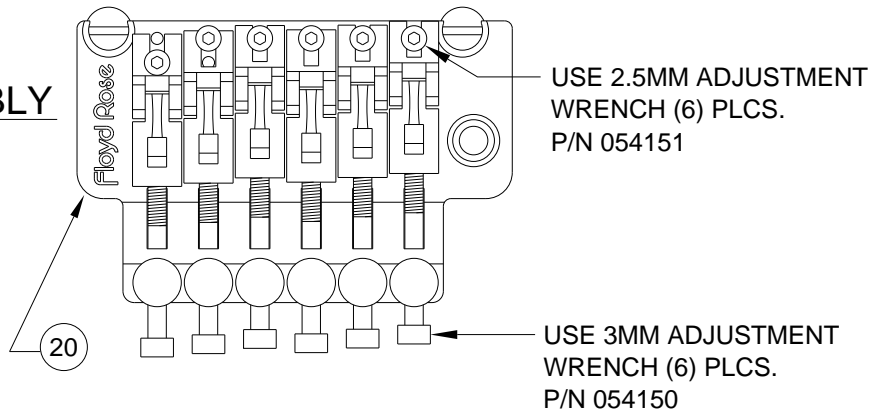

BRIDGE ASSEMBLY