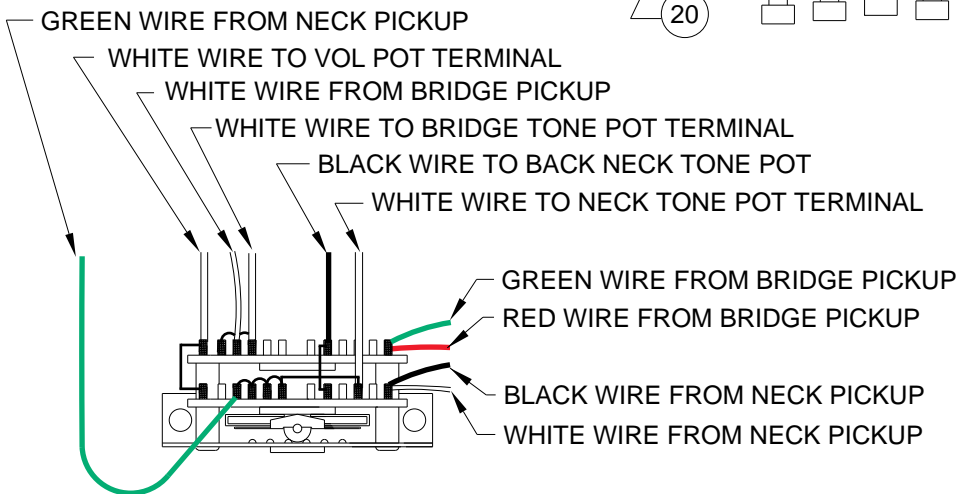

BRIDGE ASSEMBLY