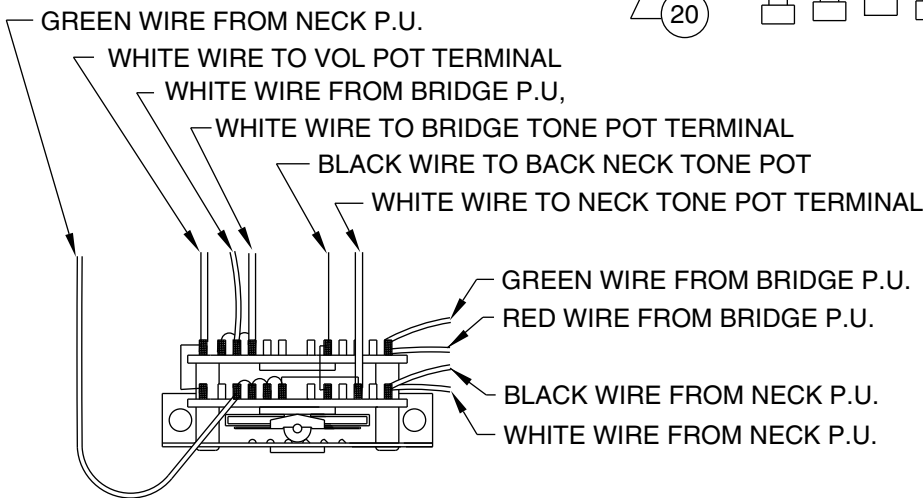

SWITCH WIRING DETAIL