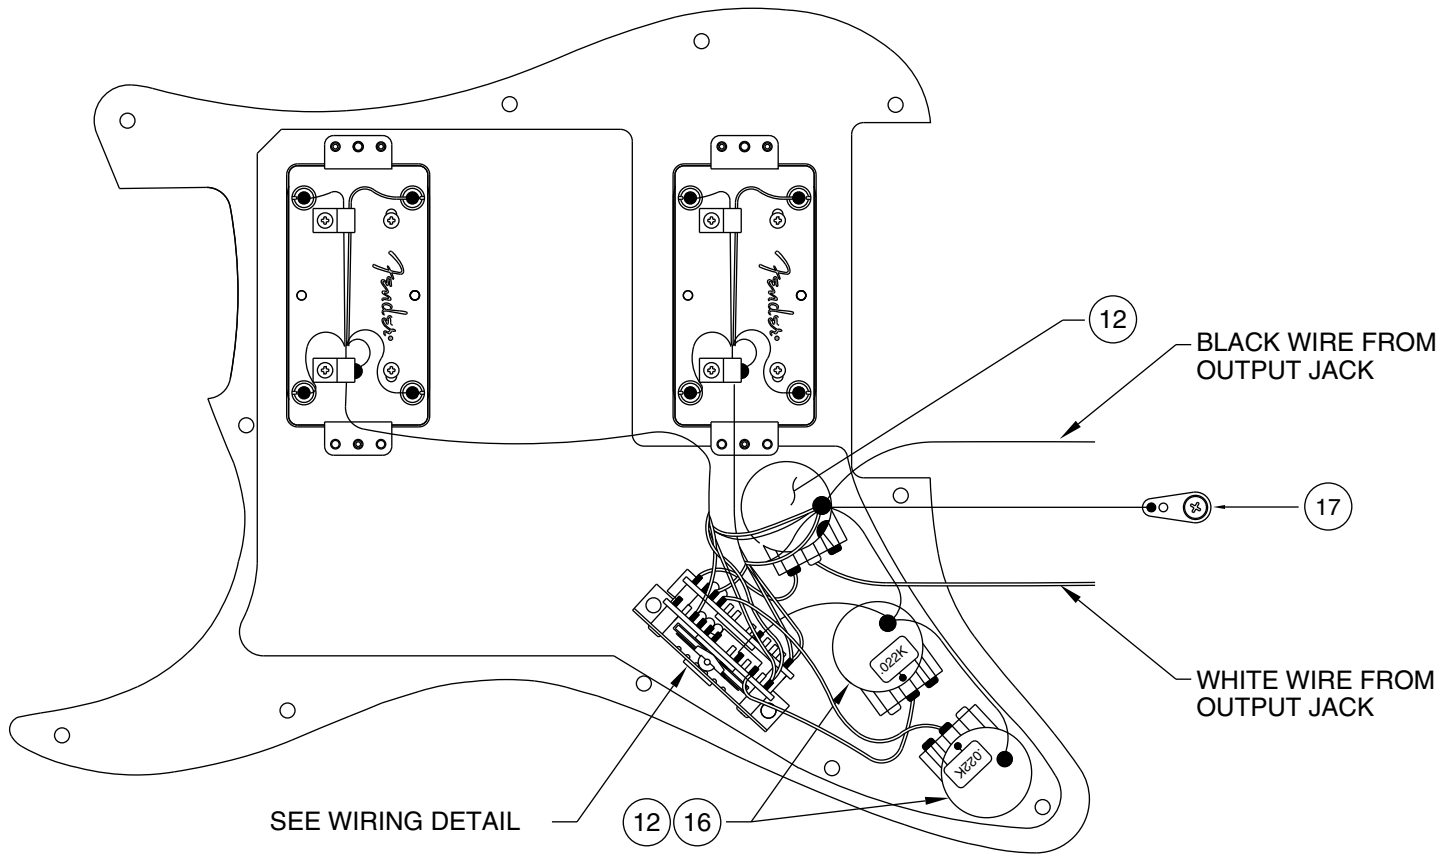

DOUBLE DELUXE FAT STRAT FLOYD ROSE 1133300

PICKGUARD ASSEMBLY

BRIDGE ASSEMBLY