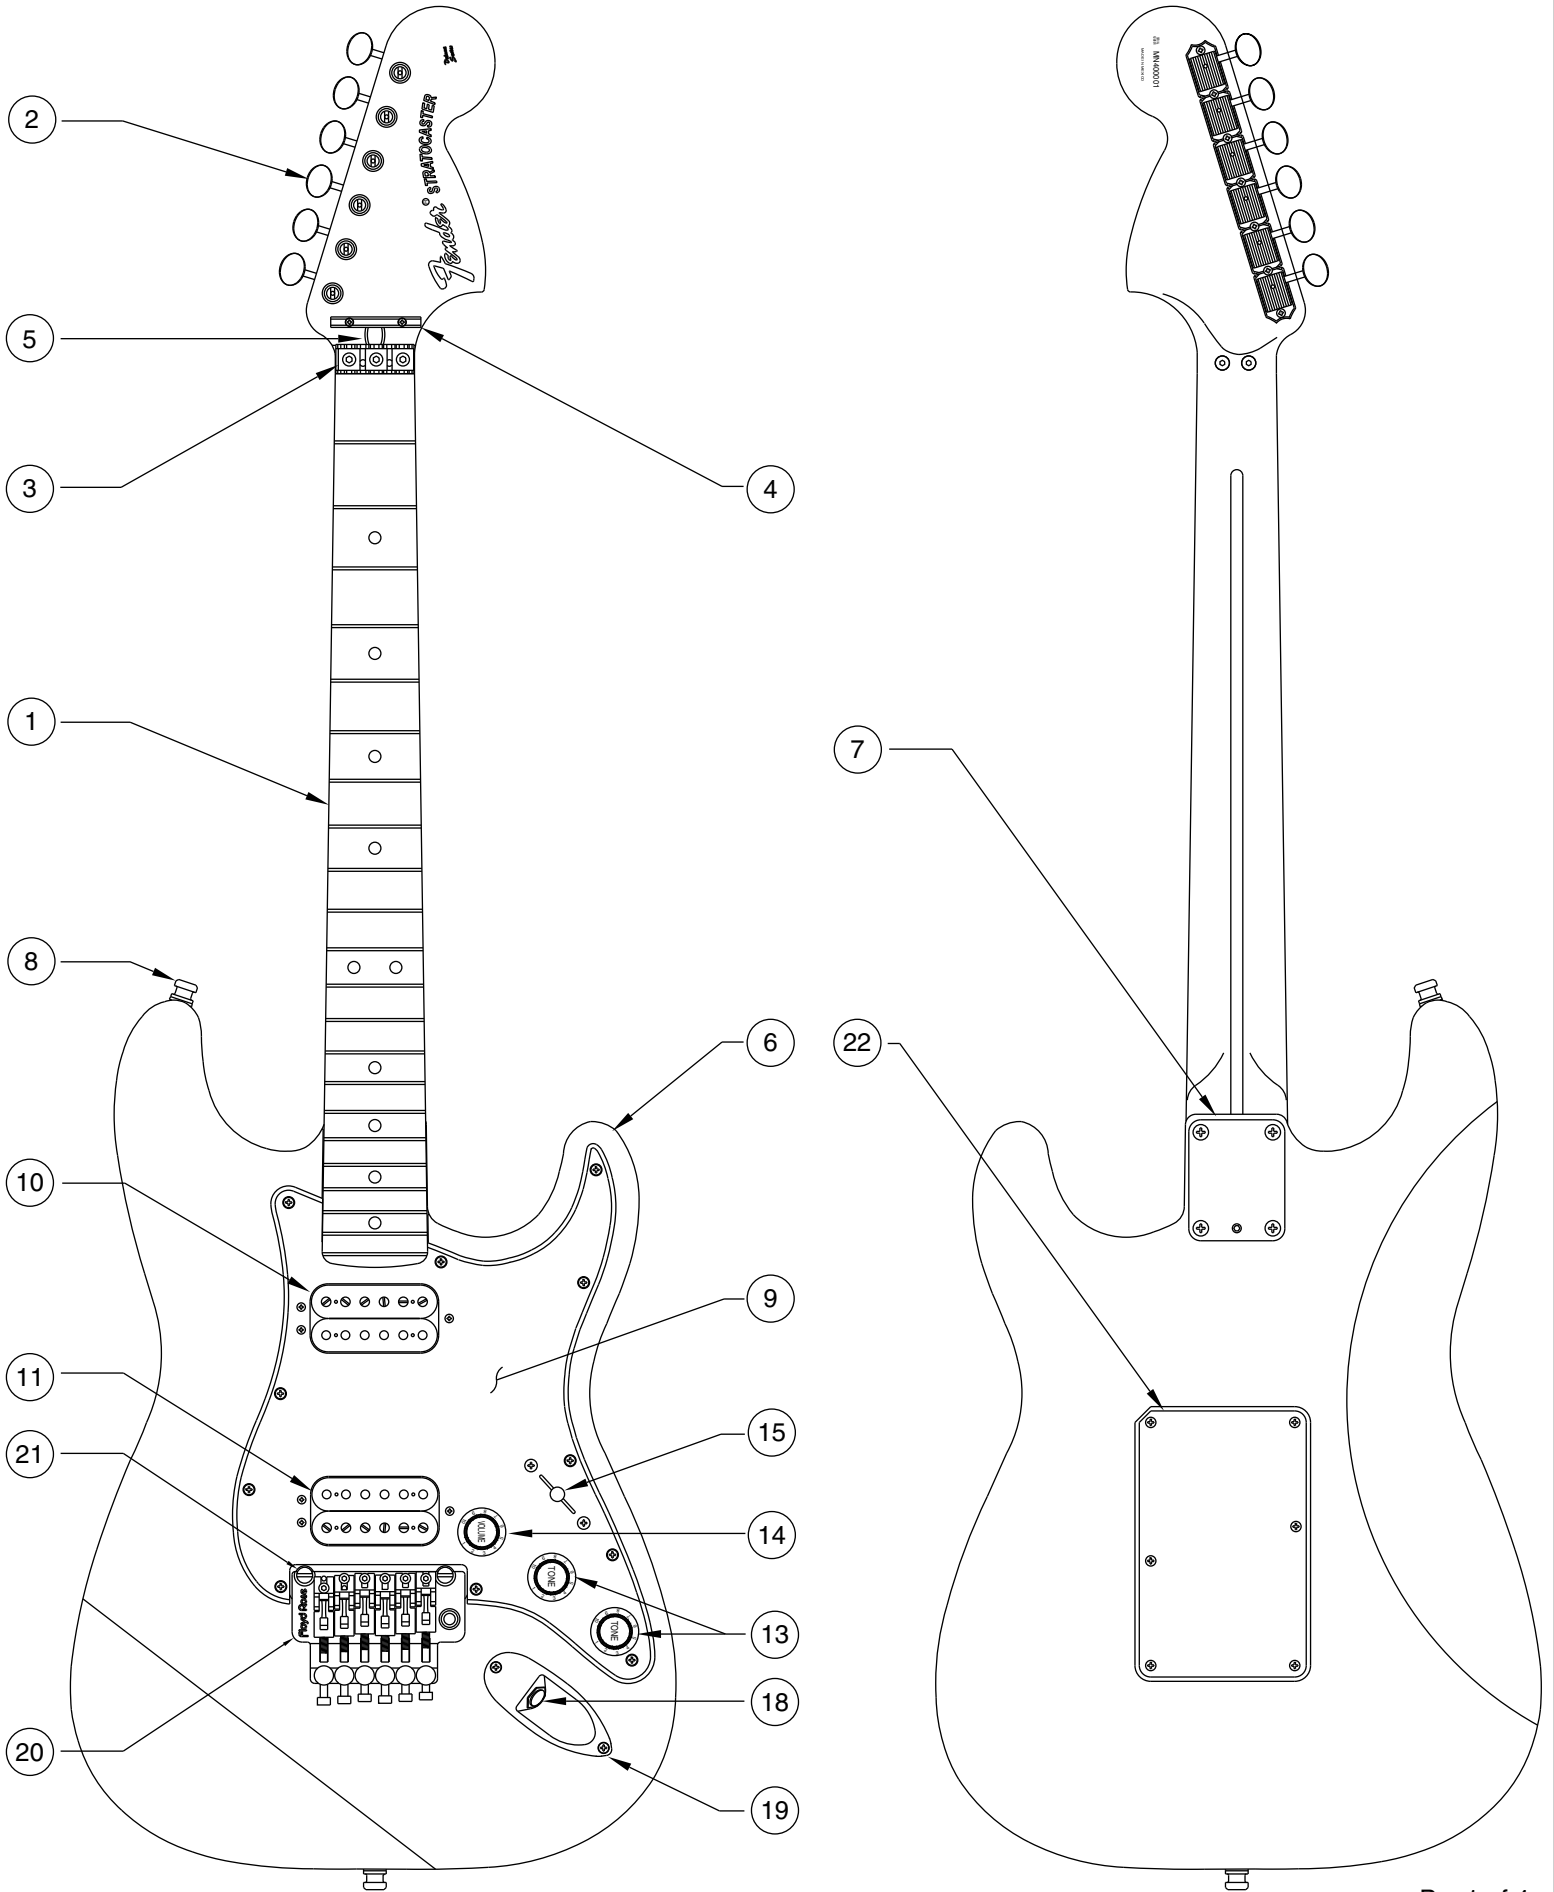

DOUBLE DELUXE FAT STRAT FLOYD ROSE 1133300