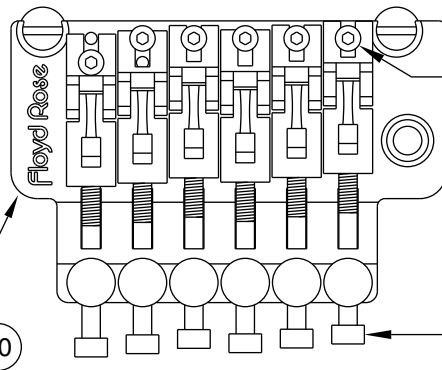

DOUBLE DELUXE FAT STRAT FLOYD ROSE 1133300

PICKGUARD ASSEMBLY

BRIDGE ASSEMBLY