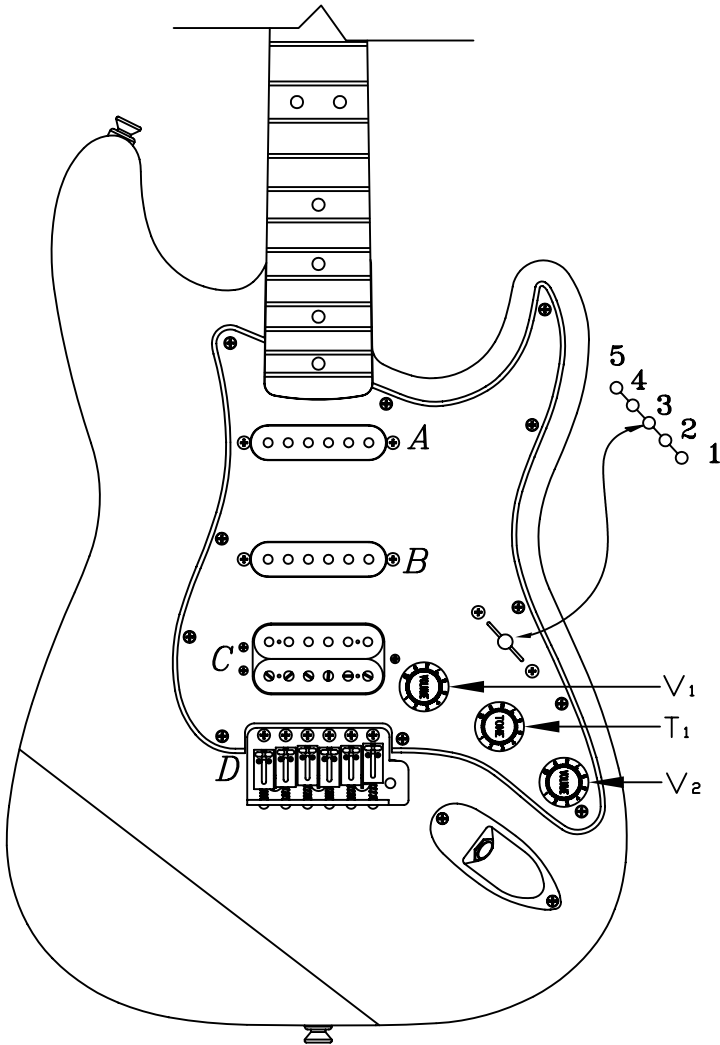

DELUXE POWER STRATOCASTER® 013-9300

SWITCH & CONTROL FUNCTION

PICKUP COMBINATION					5 WAY SWITCH POSITION
5	4	3	2	1	
					← NECK PICKUP (A)
					← MIDDLE PICKUP (B)
					← BRIDGE PICKUP (C)
					← PIEZO PICKUP (D)

A	PICKUP (NECK)
B	PICKUP (MIDDLE)
C	PICKUP (BRIDGE)
D	PIEZO PICKUP IN BRIDGE-SECTIONS

V₁	VOL. CONTROL FOR MAGNET PICKUPS
T₁	TONE CONTROL FOR MAGNET PICKUPS
V₂	VOL. CONTROL FOR PIEZO PICKUP

Fender