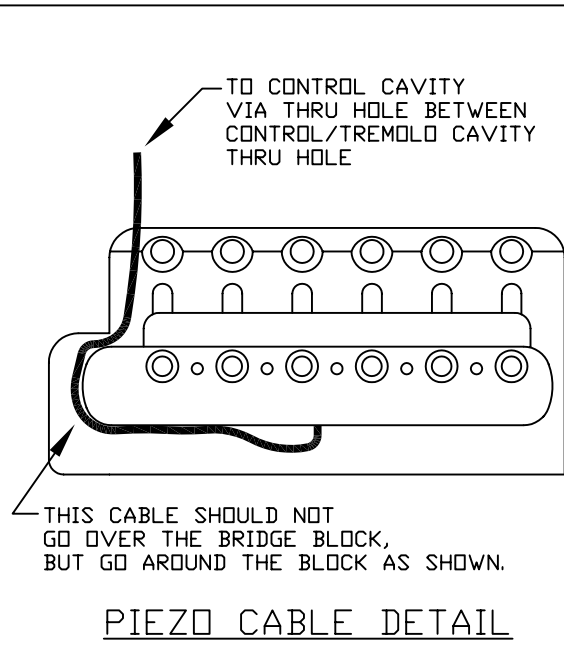

## WIRING DIAGRAM

## DELUXE POWER STRATOCASTER® 013-9300

REF.#	P/N	DESCRIPTION
1	0047305000	Neck, Deluxe Series, R/W
2	0047912000	Tuning Key, Gtr-Vint, Chrome
	0053020000	Bushing, String Post Vint.
	0011357000	Mounting Screw
3	0083675000	Bone Nut
4	0010389000	String Guide
	0011357000	Mounting Screw
5	0038467000	Truss Rod Adjusting Wrench
6	See Chart	Body, Deluxe Power Strat®
7	0018353000	Neck Mounting Plate
	0015636000	Mounting Screw
8	0012344000	Strap Button
	0015610000	Mounting Screw
	0020491000	Felt Washer, White
	0019056000	Felt Washer, Black
9	0054022000	Pickguard, Str HSS, Brown Shell
	0015578000	Mounting Screw
10	0050657000	Pickup, Tex Mex St, Neck
	0048631000	Mounting Screw
	0036481000	Mounting Tube
11	0050658000	Pickup, Tex Mex St, Mid
	0048631000	Mounting Screw
	0036481000	Mounting Tube
12	0050950000	Pickup, HB-Wld Std Wide, Bridge
	0050166000	Mounting Screw
	0050167000	Mounting Spring
13	0038950000	Control, 500K, Volume
	0016352000	Mounting Nut
	0016436000	Lock Washer
14	0013446000	Control, 250K, Tone
	0016352000	Mounting Nut
	0016436000	Lock Washer
	0015552000	Capacitor, .05µF
15	0068304000	Control, Powerchip
	0016352000	Mounting Nut (2)
	0016436000	Lock Washer
16	0053291000	Switch, 5-Way Grigsby w/ M.R.
	0021417000	Mounting Screw
17	0056149000	Knob, Strat White, Volume (2)
18	0056148000	Knob, Strat White, Tone
19	0019554000	Knob, Pickup Sel Sw, White
20	0012869000	Solder Lug
	0015116000	Mounting Screw
21	0056055000	Output Jack Fishman, Hex Nut Included
	0016436000	Lock Washer
	0010280090	Jack Ferrule, Chrome
	0015578000	Jack Ferrule Mounting Screw
22	0068303000	Bridge Assembly, Fishman Piezo Tremolo Mounting Screw Included
23	0050661002	Back Plate
	0015578000	Back Plate Mounting Screw
	0050918000	Tremolo Claw
	0031643000	Tremolo Spring
	0015636000	Mounting Screw
24	0065623000	Battery Compartment, Fishman Black
	0017405000	Battery 9V

### BODY CHART

P/N	COLOR
0068302503	2-Color Sunburst
0068301506	Black
0068302567	Honey Blonde