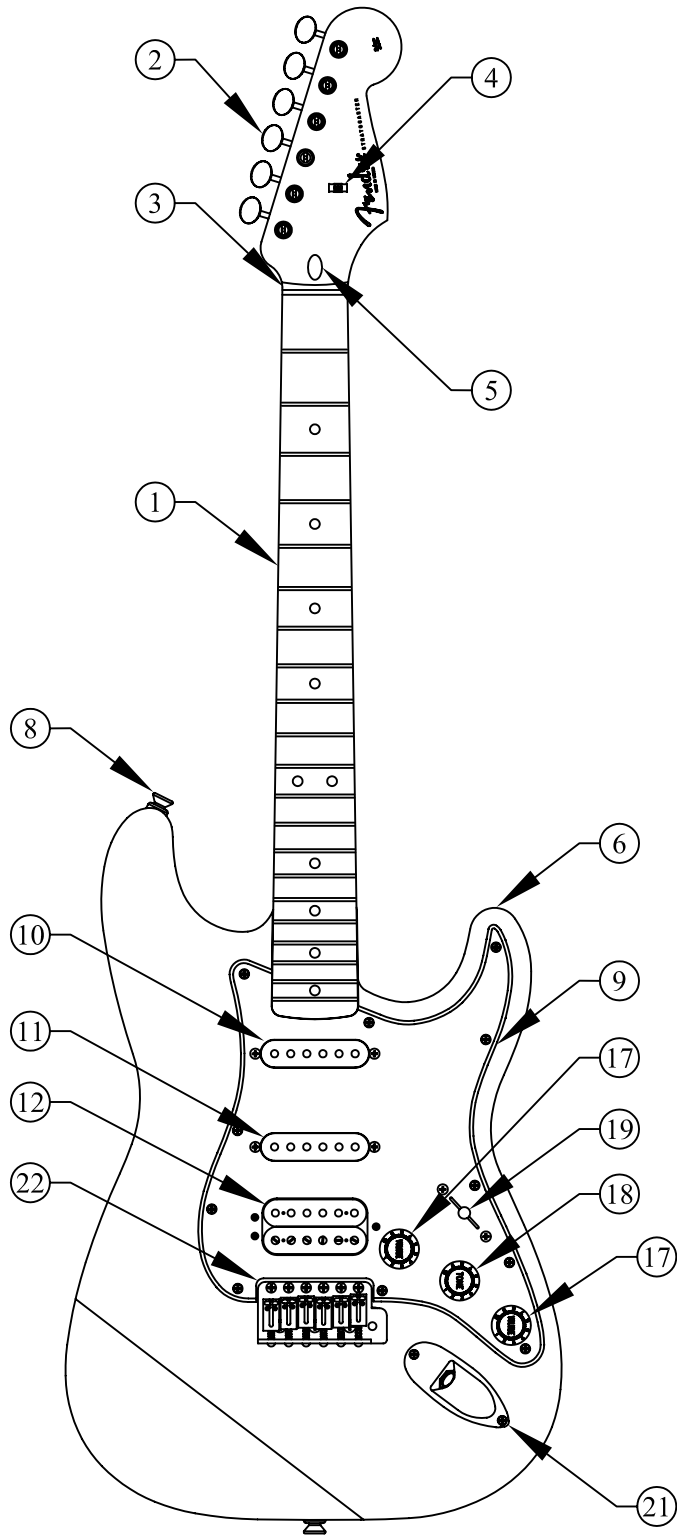

DELUXE POWER STRATOCASTER® 013-9300

Fender®