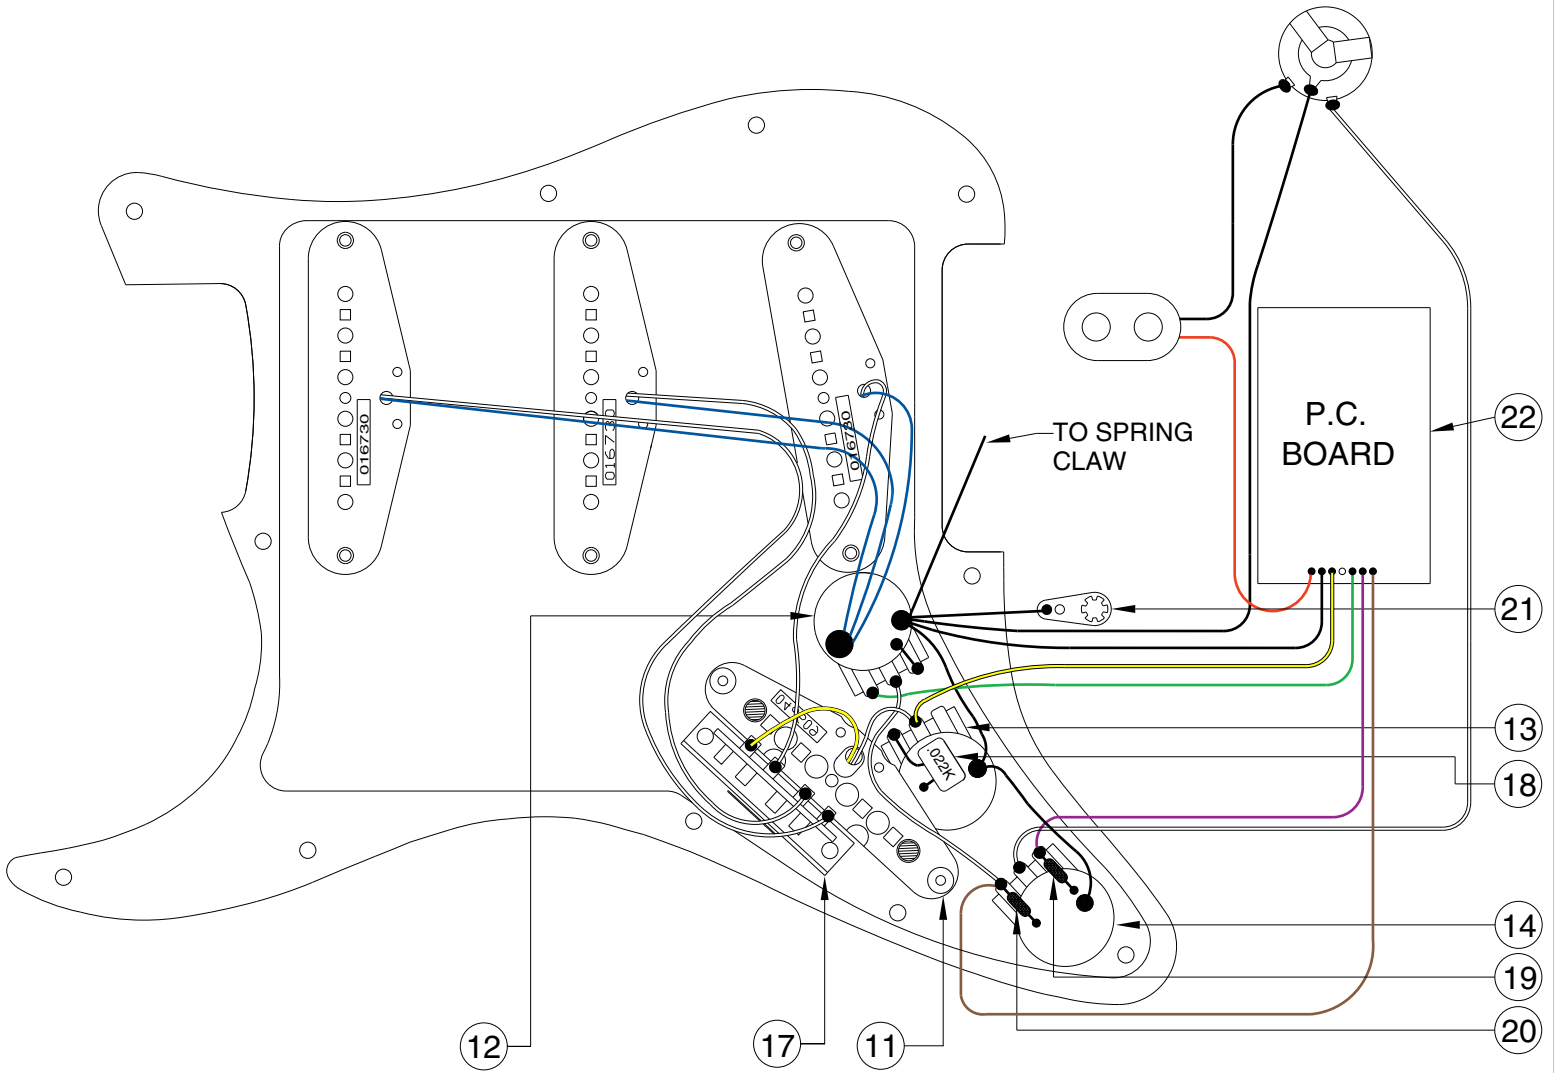

# DELUXE POWERHOUSE STRATOCASTER 0139500/9502

DELUXE POWERHOUSE STRATOCASTER 0139500/9502

PICKGUARD ASSEMBLY

BRIDGE ASSEMBLY

Body Part Number

0054116532	Brown Sunburst
0053201502	Lake Placid Blue
0053201505	Olympic White
0053201506	Black
0053201509	Candy Apple Red
0053201580	Arctic White

## SWITCH & CONTROL FUNCTION

5 WAY SWITCH FUNCTION DIAGRAM					
					← 5 WAY SWITCH POSITION
					← NECK PICKUP
					← MIDDLE PICKUP
					← BRIDGE PICKUP
← PICKUP IS ON			← PICKUP IS OFF		