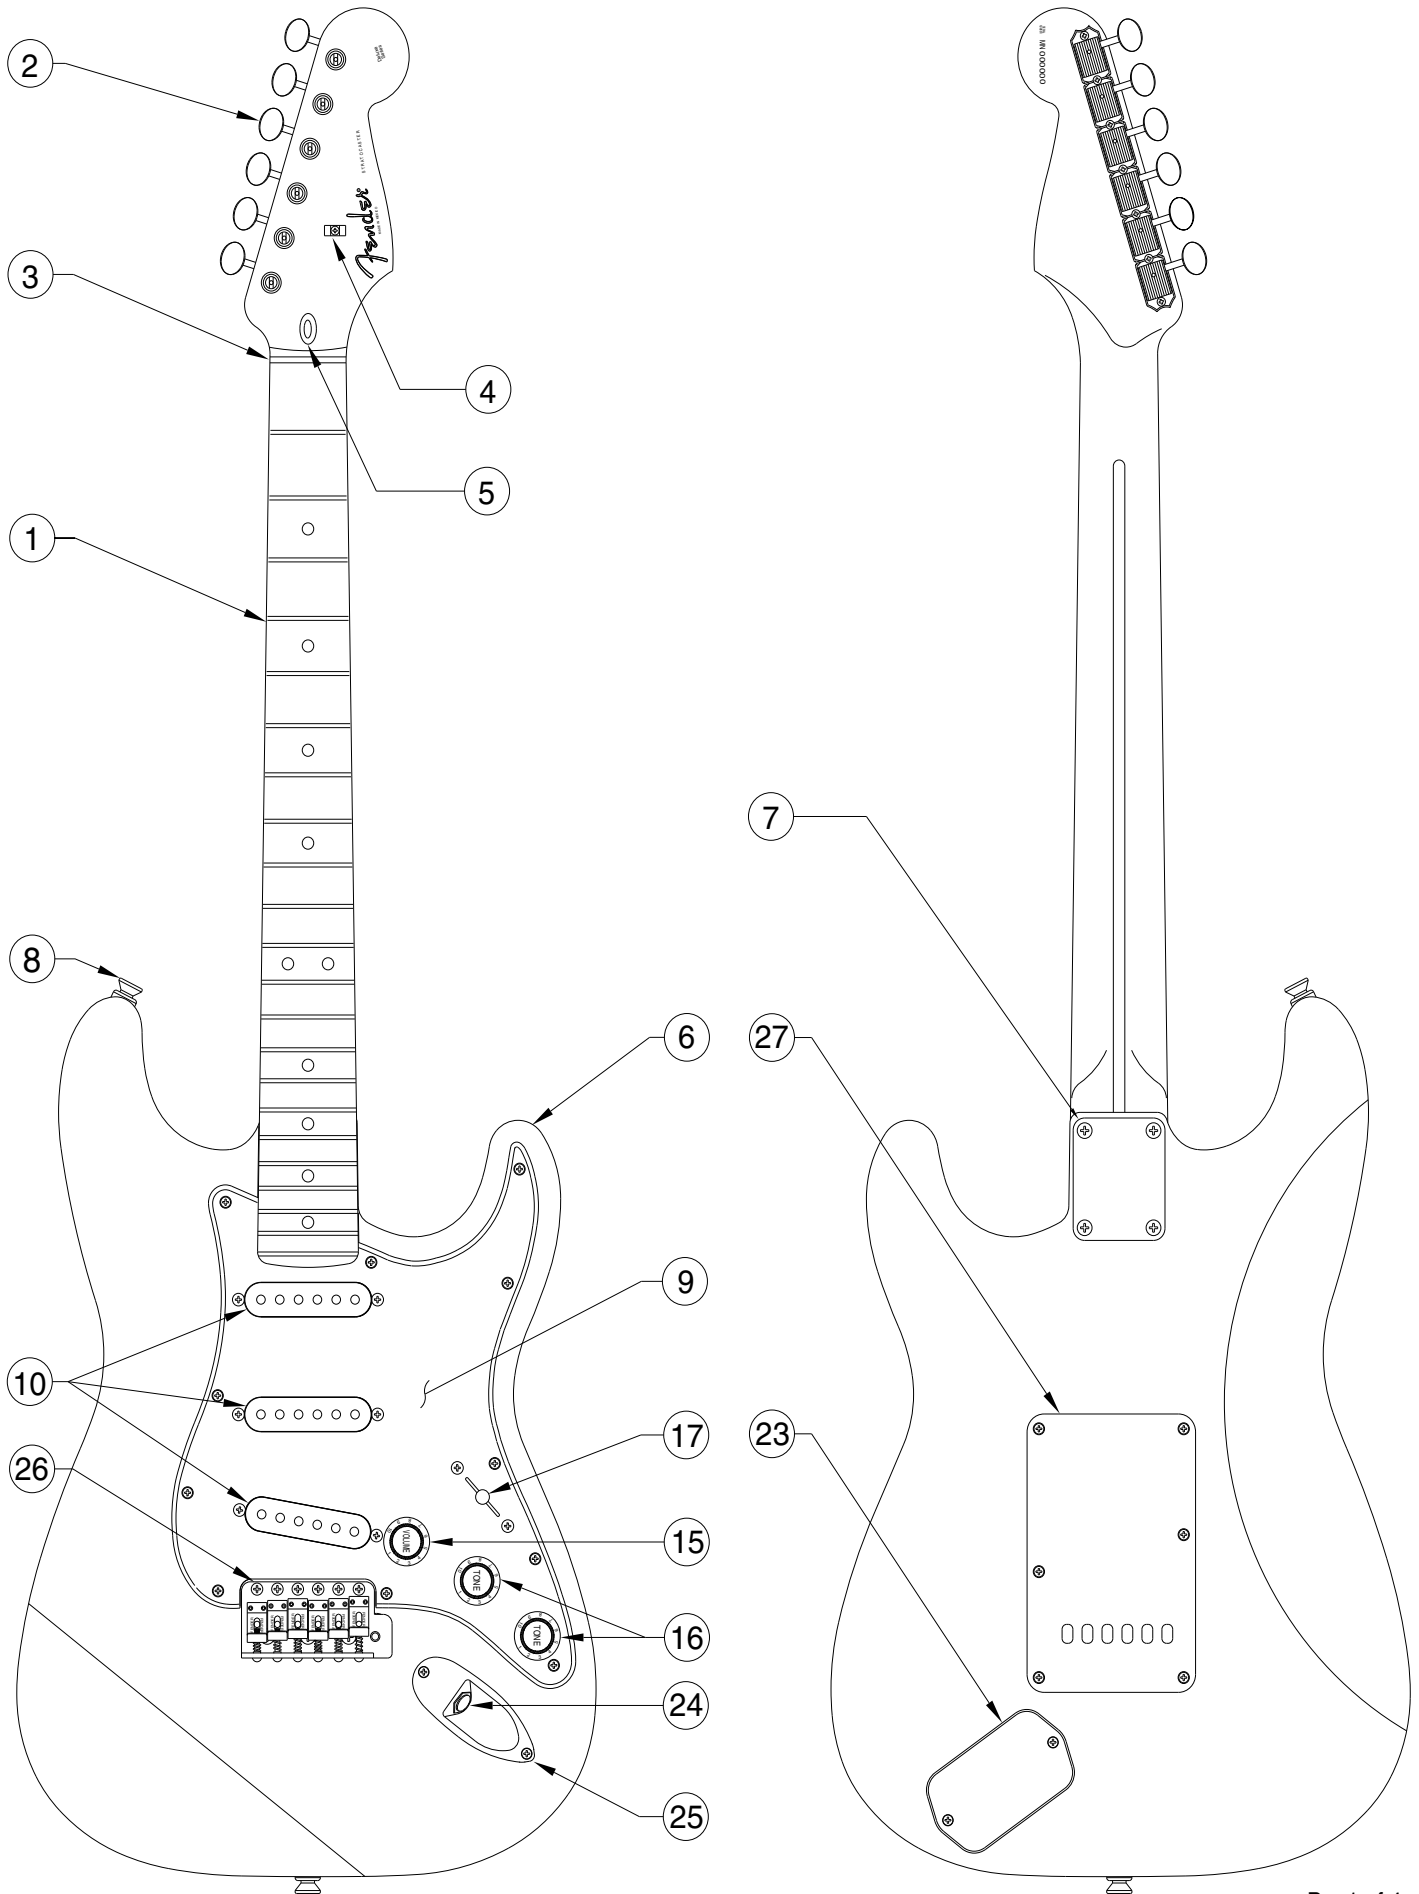

# DELUXE POWERHOUSE STRATOCASTER 0139500/9502

DELUXE POWERHOUSE STRATOCASTER 0139500/9502

PICKGUARD ASSEMBLY

BRIDGE ASSEMBLY

Body Part Number

0054116532	Brown Sunburst
0053201502	Lake Placid Blue
0053201505	Olympic White
0053201506	Black
0053201509	Candy Apple Red
0053201580	Arctic White

## SWITCH & CONTROL FUNCTION

5 WAY SWITCH FUNCTION DIAGRAM					
					← 5 WAY SWITCH POSITION
					← NECK PICKUP
					← MIDDLE PICKUP
					← BRIDGE PICKUP
← PICKUP IS ON			← PICKUP IS OFF		