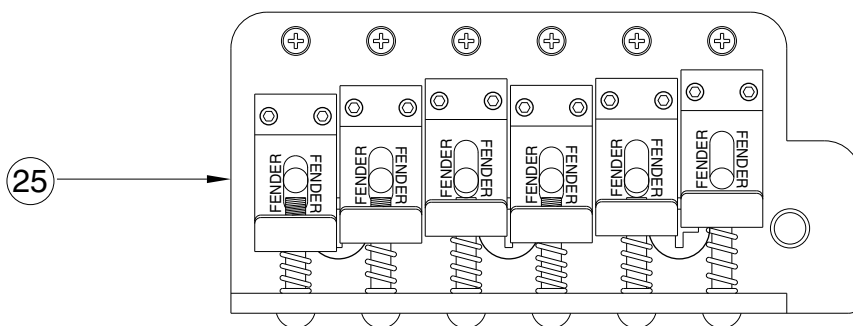

# DELUXE POWERHOUSE STRATOCASTER 0139500/9502

DELUXE POWERHOUSE STRATOCASTER 0139500/9502

PICKGUARD ASSEMBLY

BRIDGE ASSEMBLY

## SWITCH & CONTROL FUNCTION

5 WAY SWITCH FUNCTION DIAGRAM					
					← 5 WAY SWITCH POSITION
					← NECK PICKUP
					← MIDDLE PICKUP
					← BRIDGE PICKUP
← PICKUP IS ON			← PICKUP IS OFF		