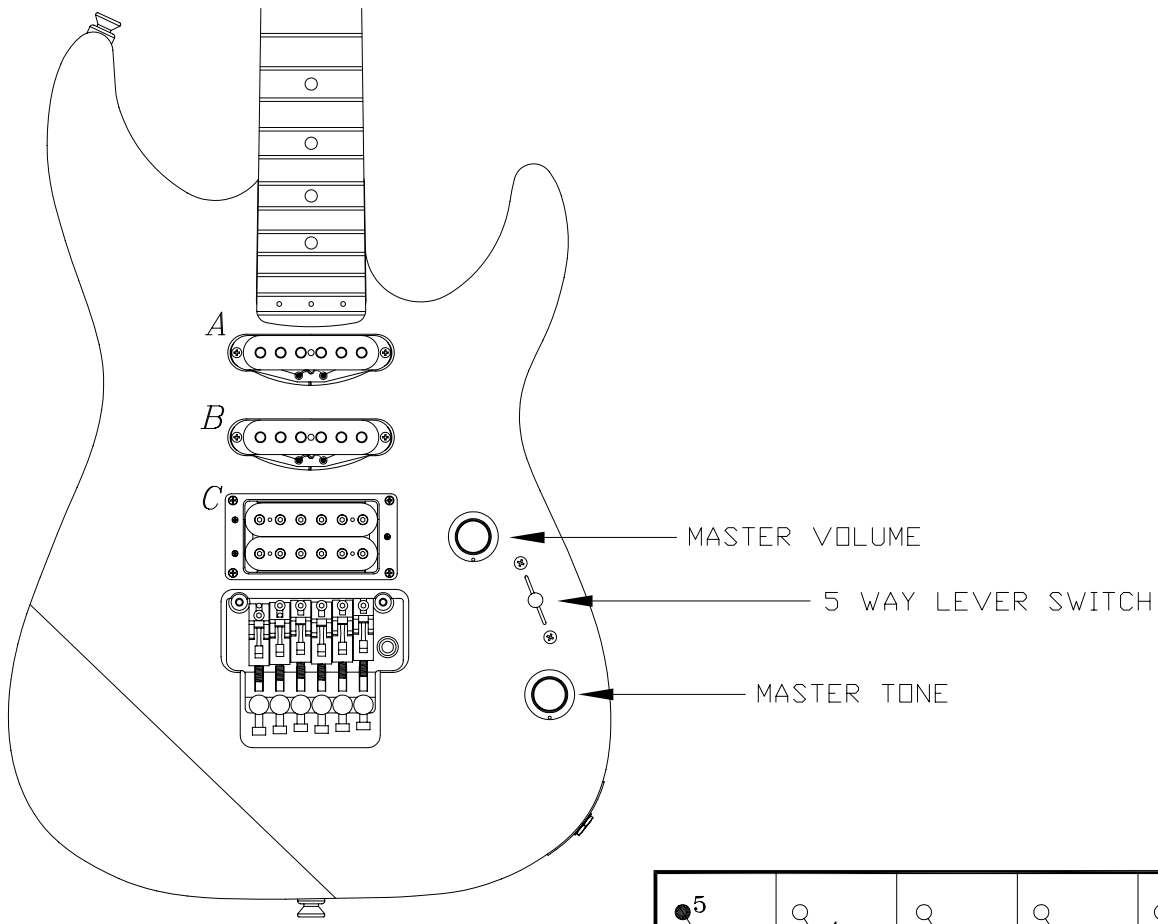

BODY & PAINT COMBINATION CHART

P/N (REF# 5)	Color
0060816506	Black
0060816543	Pewter
0060816591	Chrome Silver

SWITCH & CONTROL FUNCTION

5	4	3	2	1	POSITION
					← NECK (A)
					← MIDDLE (B)
					← BRIDGE (C)
NECK P.U. ONLY	NECK & MID. PARALLEL	NECK & MID. SERIES	KILL POS. (NO SOUND)	BRIDGE P.U. ONLY	CONNECTION