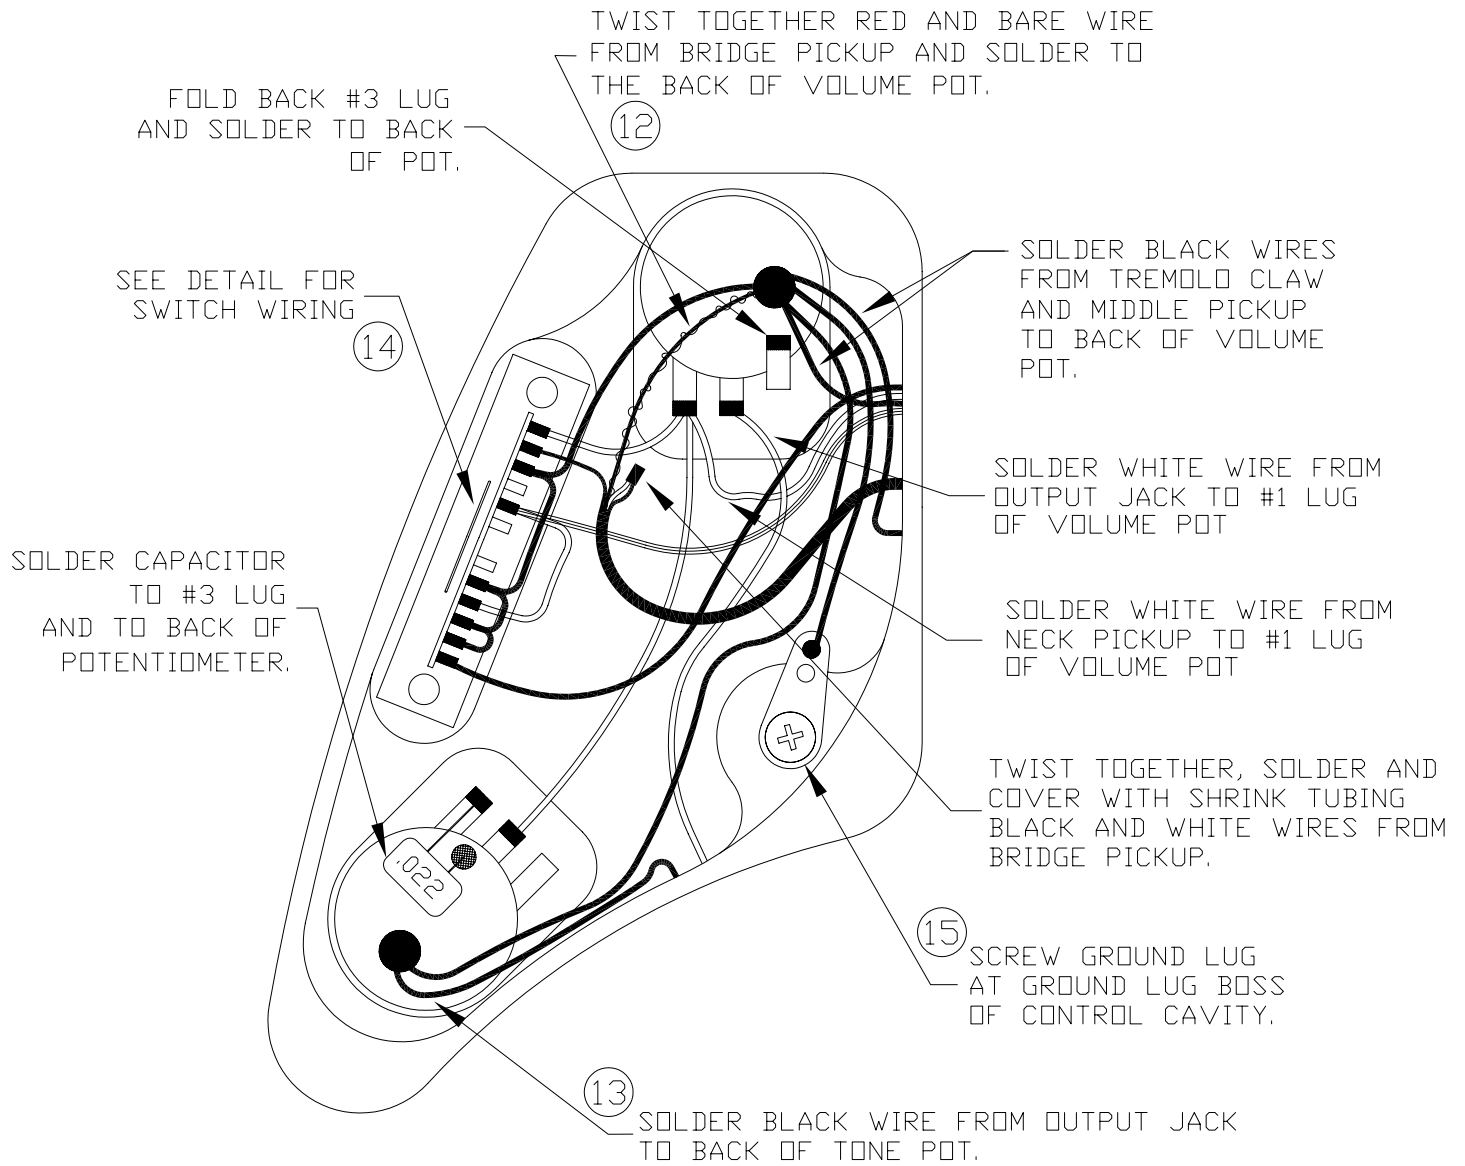

WIRING DIAGRAM

SWITCH WIRING DETAIL