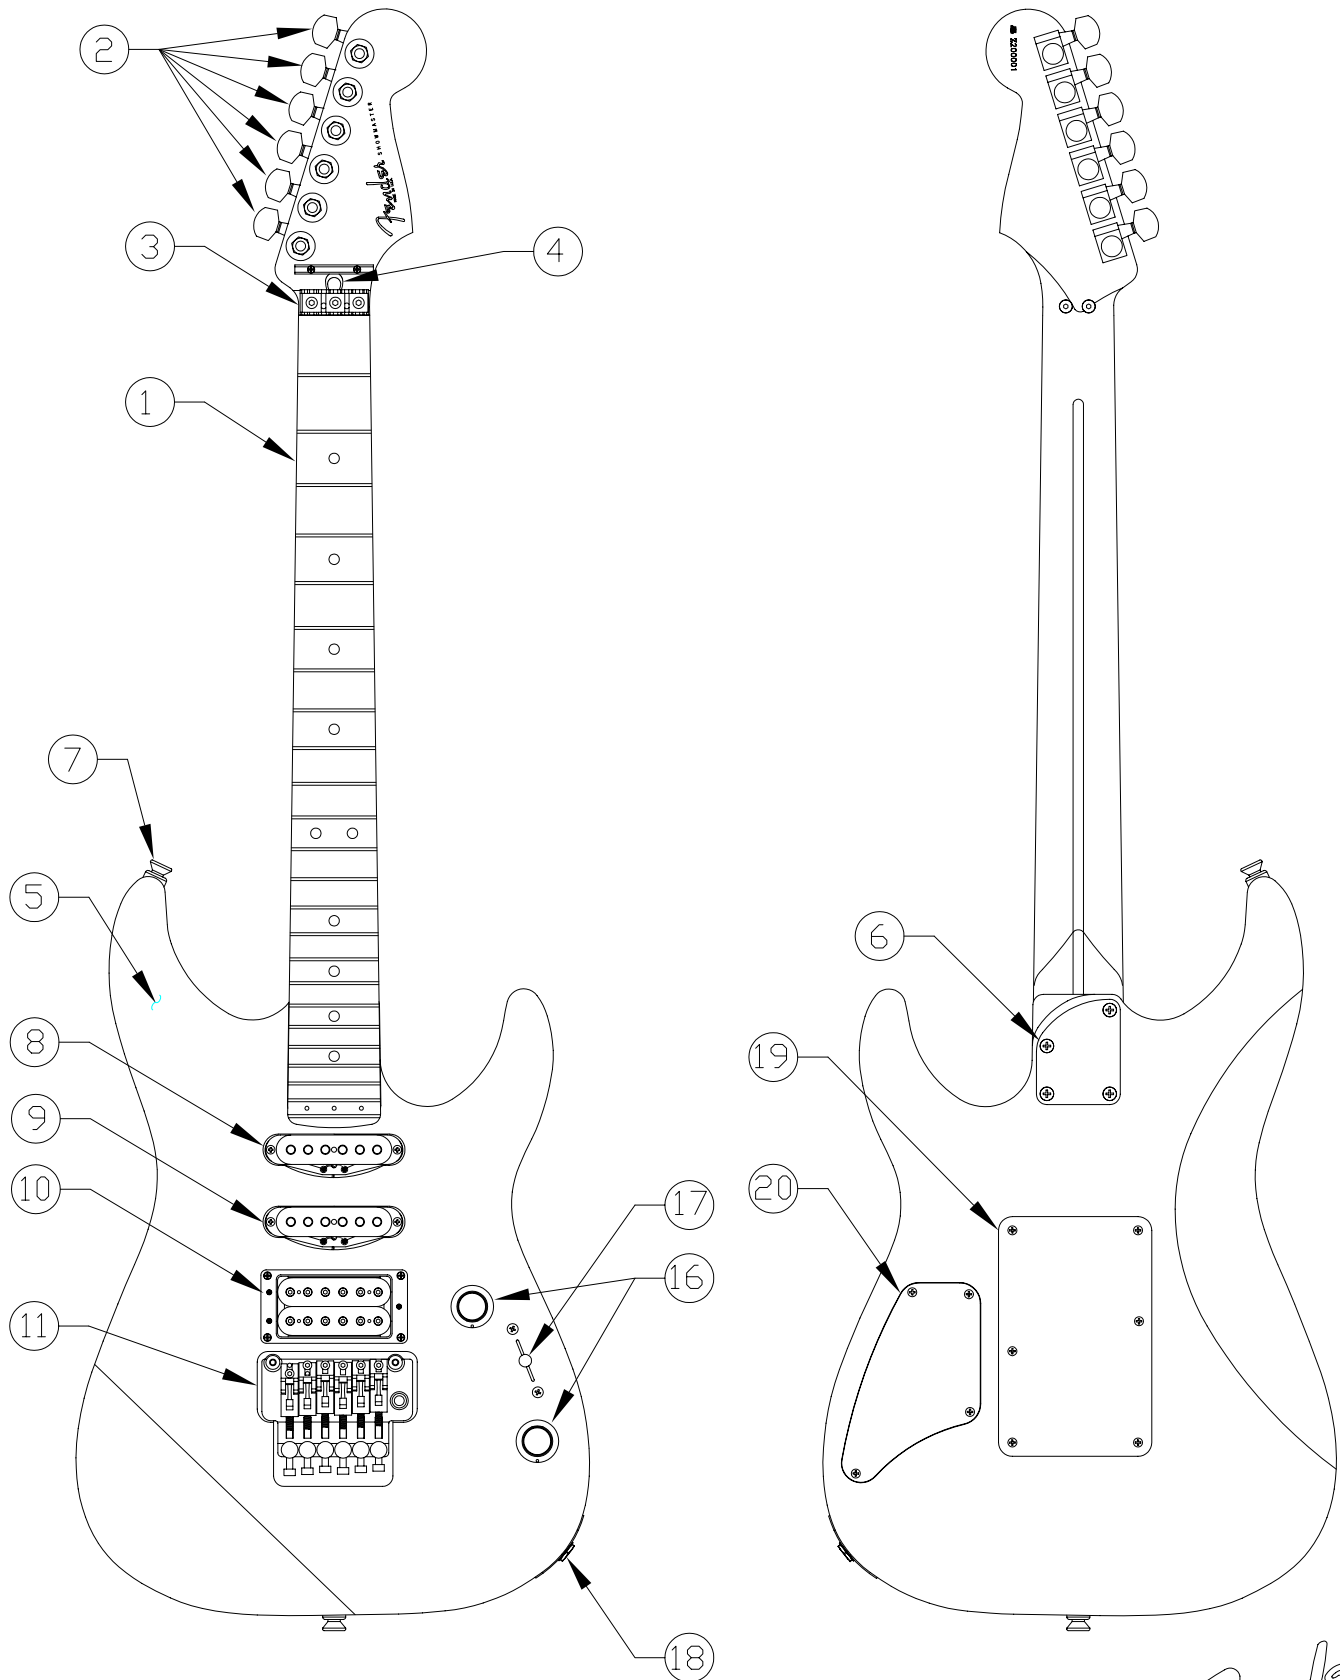

HIGHWAY 1 SHOWMASTER® HSS RW w/ FLOYD ROSE® TREM, 1111800

Fender®