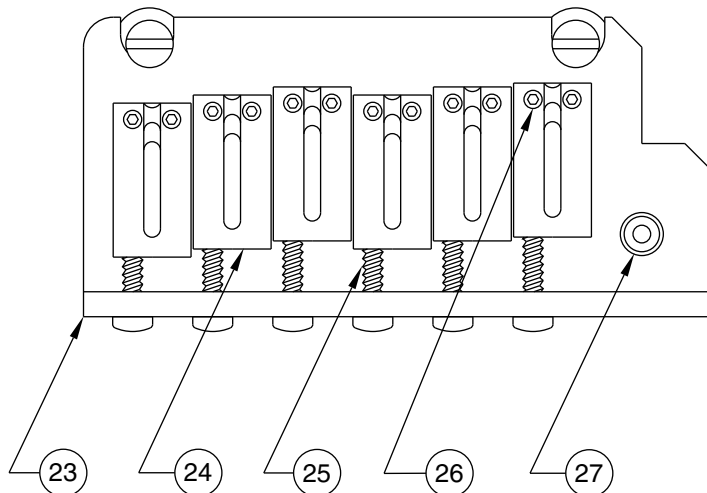

ROADHOUSE STRATOCASTER 0107300/7302

ROADHOUSE STRATOCASTER 0107300/7302

PICKGUARD ASSEMBLY

BRIDGE ASSEMBLY

ROADHOUSE STRATOCASTER 0107300/7302

REF.#	P/N	DESCRIPTION	REF.#	P/N	DESCRIPTION
1	0028155000	Neck, American Standard Stratocaster, M/N	25	0017031000	Intonation Screw, (6)
	0028154000	Neck, American Standard Stratocaster, R/W		0019395000	Intonation Spring, 5&6
2	0021374000	Tuning Key, (1) Set		0019394000	Intonation Spring, 1-4
3	0083675000	Bone Nut	26	0026779000	Height Adjustment Screw, 1&6
4	0021537000	String Retainer		0026780000	Height Adjustment Screw, 2-5
	0021405000	Mounting Screw		0018531000	Adjusting Wrench, Saddle Height
5	0020810000	Truss Rod Adjustment Nut	27	0012180000	Spring, Tremolo Arm
	0023811000	Truss Rod Adjusting Wrench	28	0038964000	Back Plate, Tremolo, Pearl
6	0026092xxx	Body, Am. Std. Strat., Solid Paint		0049683000	Back Plate, Tremolo, Brown Shell
	0054014xxx	Body, Am. Std. Strat., Sunburst		0021407000	Mounting Screw
7	0054038000	Neck Mounting Plate			
	0021424000	Mounting Screw			
	0031571000	Tilt Adjustment Screw			
	0023811000	Tilt Adjusting Wrench			
8	0021453000	Strap Button			
	0021422000	Mounting Screw			
	0019056000	Felt Washer, Black			
	0020491000	Felt Washer, White			
9	0040830000	Pickguard, Roadhouse Strat., Pearl			
	0040833000	Pickguard, Roadhouse Strat., Shell			
	0021407000	Mounting Screw			
10	0053101000	Pickup, Neck, Texas Special			
	0048631000	Mounting Screw			
	0036481000	Tubing, Latex Cut			
11	0053102000	Pickup, Middle, Texas Special			
	0048631000	Mounting Screw			
	0036481000	Tubing, Latex Cut			
12	0053103000	Pickup, Bridge, Texas Special			
	0048631000	Mounting Screw			
	0036481000	Tubing, Latex Cut			
13	0013446000	Control, 250K, (3) Taper			
	0016352000	Mounting Hex Nut			
	0022384000	Lock Washer, Intl			
14	0056149000	Knob, Volume, White			
15	0056148000	Knob, Tone, White, (2)			
16	0053291000	Switch, Lever 5-Position			
	0021417000	Mounting Screw			
	0019554000	Knob, White			
17	0024832000	Capacitor, .022uf			
18	0012869000	Solder Lug			
	0015116000	Mounting Screw			
19	0021956000	Output Jack			
	0016352000	Mounting Hex Nut			
	0016436000	Lock Washer, Intl			
20	0010280090	Ferrule, Jack			
	0021407000	Mounting Screw			
21	0026095000	Bridge Assembly, '86 Am. Std. Strat			
	0026103000	Arm, Tremolo			
	0019463000	Knob, Tremolo Arm, White			
	0010272100	Claw, Tremolo			
	0015636000	Mounting Screw			
	0018671000	Spring, Tremolo			
	0026098000	Block, Bridge			
	0019656000	Mounting Screw			
22	0028957000	Pivot Screw			
	0028958000	Insert, Pivot Screw			
23	0026097000	Bridge Plate			
24	0026099000	Bridge Section, (6)			