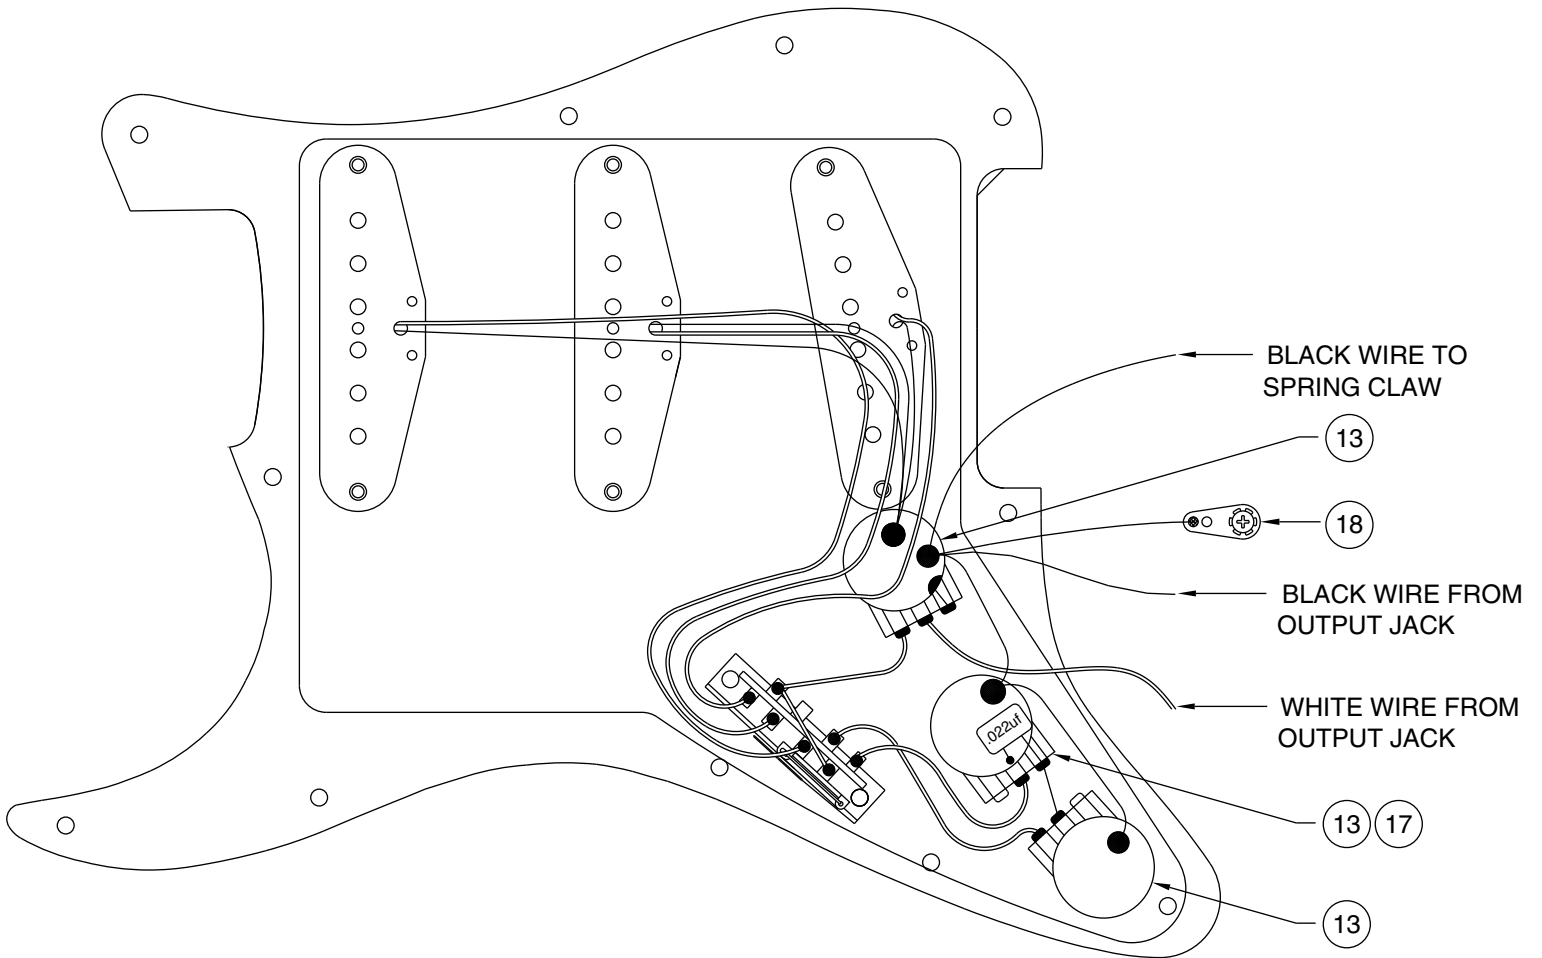

ROADHOUSE STRATOCASTER 0107300/7302

PICKGUARD ASSEMBLY