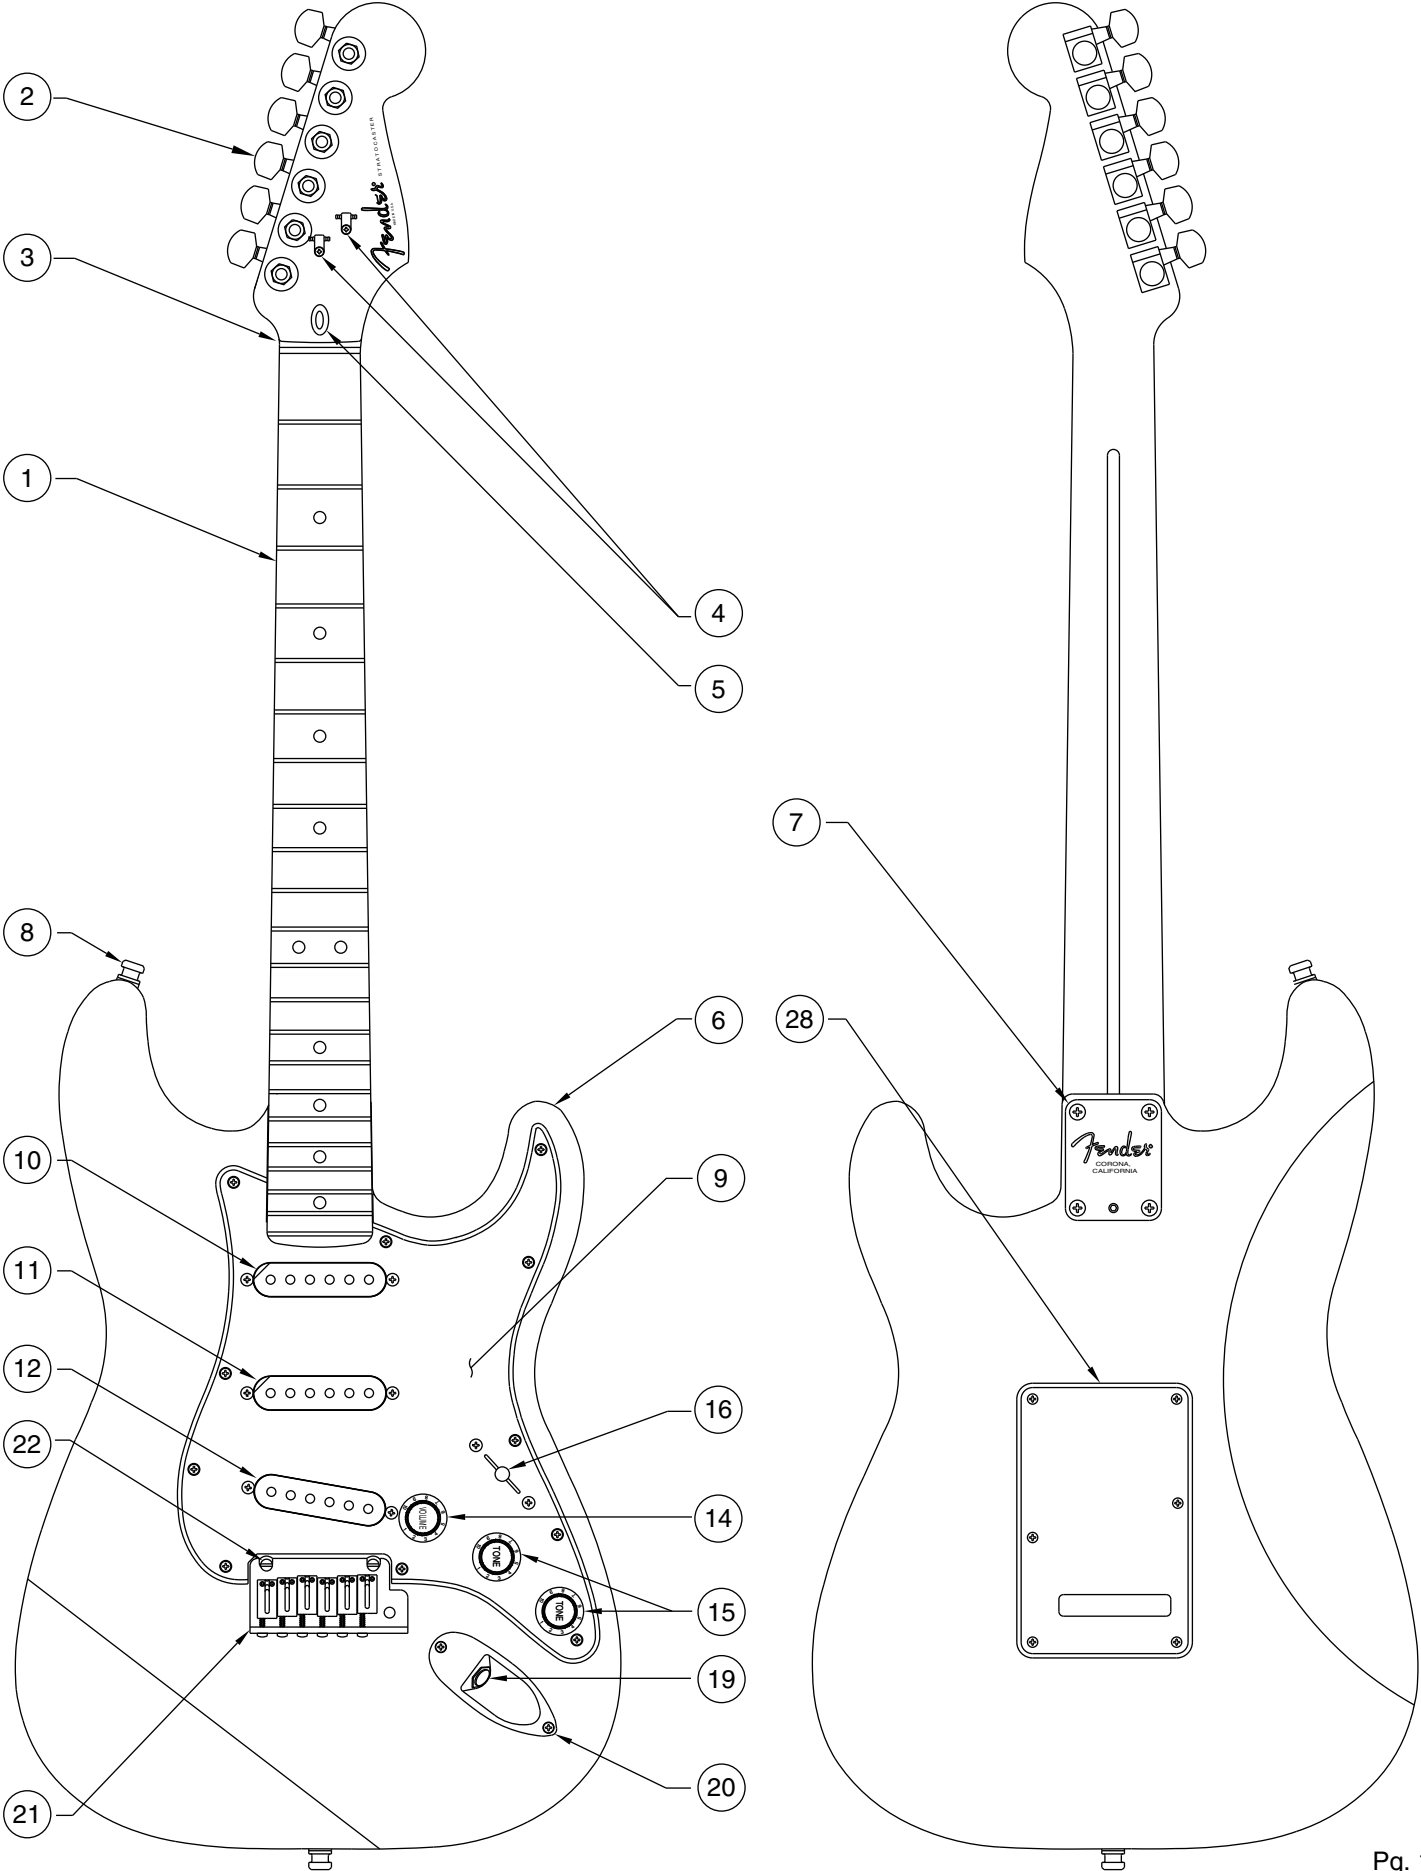

ROADHOUSE STRATOCASTER 0107300/7302