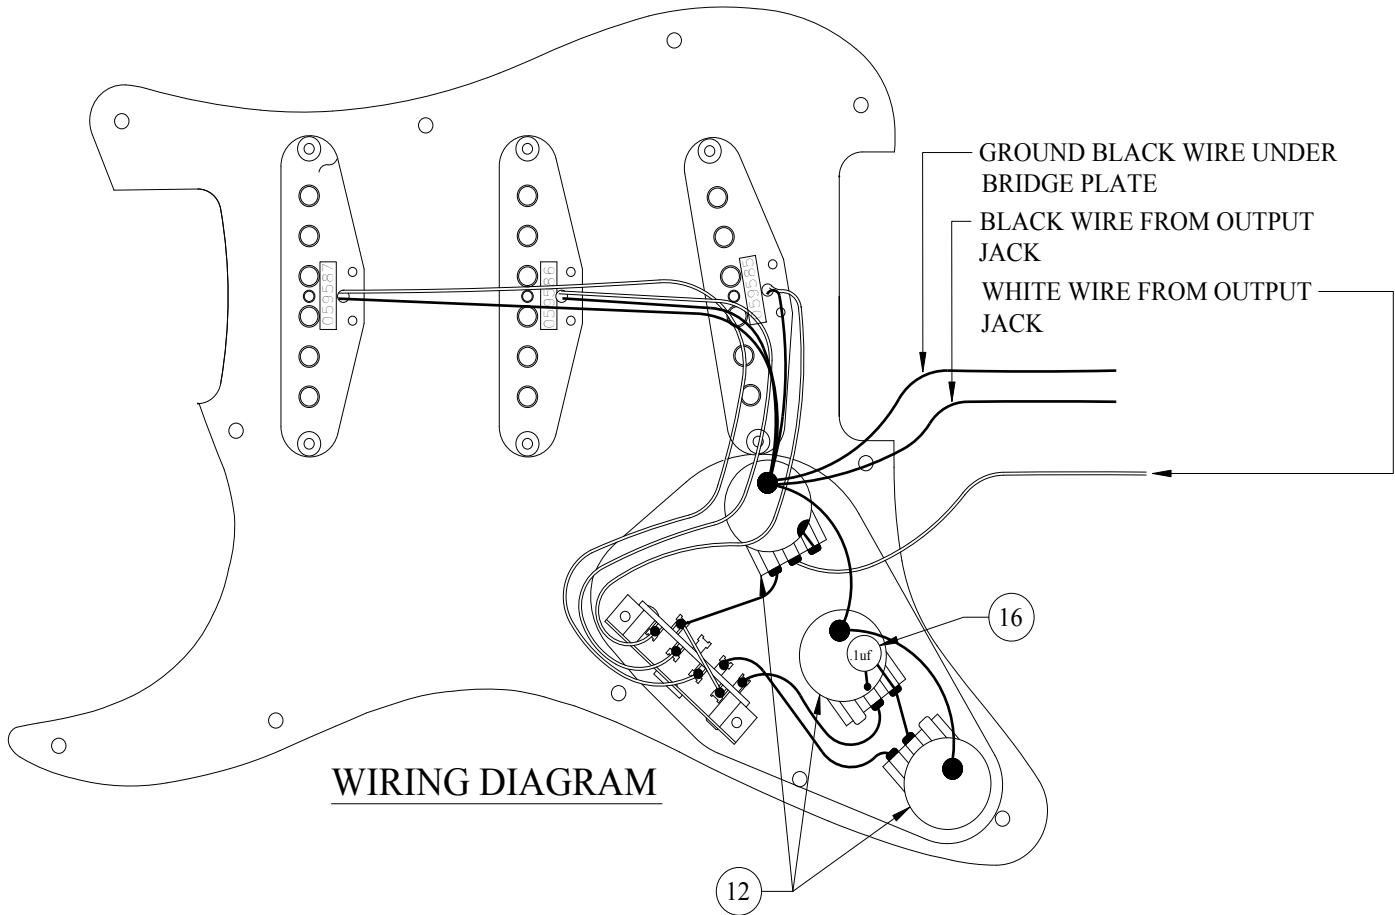

# ROBERT CRAY STANDARD STRATOCASTER 0139100

PICKGUARD ASSEMBLY

BRIDGE ASSEMBLY

# ROBERT CRAY STANDARD STRATOCASTER 0139100

REF.#	P/N	DESCRIPTION
1	0059530000	Neck, Robert Cray 60's Stratocaster, R/W
2	0047912000	Tuning Key, (1) Set
	0011357000	Mounting Screw
	0053020000	Bushing
3	0083675000	Bone Nut
4	0010389000	String Retainer
	0011358000	Mounting Screw
	0020423000	Spacer
5	0059558xxx	Body, Hardtail 60's Strat, Alder
	0061397000	Body, Hardtail 60's Strat, Sunburst
6	0018353000	Neck Mounting Plate
	0015636000	Mounting Screw
7	0012344000	Strap Button
	0015610000	Mounting Screw
	0019056000	Felt Washer, Black
8	0039492000	Pickguard, 62' Vintage Strat
	0015578000	Mounting Screw
9	0059587000	Pickup, Neck
10	0059586000	Pickup, Middle
11	0059585000	Pickup, Bridge
	0015776000	Mounting Screw
	0036481000	Tubing, Latex Cut
12	0013446000	Control, 250K, (3)
	0016352000	Mounting Hex Nut
	0022384000	Lock Washer, Intl
13	0056145000	Knob, Volume, Aged White
14	0056144000	Knob, Tone, Aged White, (2)
15	0053291000	Switch, Lever 5-Position
	0015776000	Mounting Screw
	0053765000	Knob, Aged White
16	0021022000	Capacitor, .1uf
17	0047329000	Output Jack
	0016352000	Mounting Hex Nut
	0016436000	Lock Washer, Intl
18	0010280090	Jack Ferrule
	0015578000	Mounting Screw
19	0060068000	Bridge Assembly
	0026625000	Mounting Screw
20	0021429000	Ferrule, String

Body Part Number	
0061397500	3 Tone Sunburst
0059558524	Inca Silver
0059558526	Violet

## SWITCH & CONTROL FUNCTION

5 WAY SWITCH POSITION					
					← 5 WAY SWITCH POSITION
T1	T1&T2	T2	T2	—	← TONE CONTROL
					← NECK PICKUP
					← MIDDLE PICKUP
					← BRIDGE PICKUP
	← PICKUP IS ON				← PICKUP IS OFF