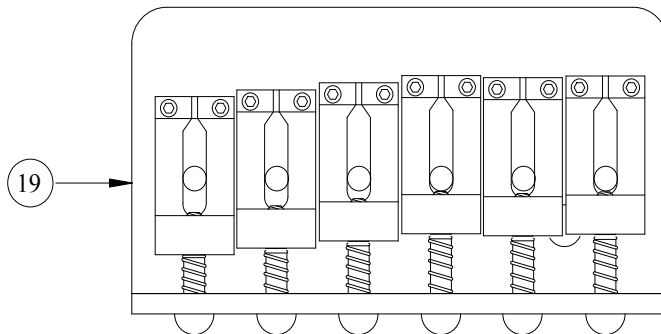

# ROBERT CRAY STANDARD STRATOCASTER 0139100

PICKGUARD ASSEMBLY

BRIDGE ASSEMBLY

# ROBERT CRAY STANDARD STRATOCASTER 0139100

REF.#	P/N	DESCRIPTION
1	0059530000	Neck, Robert Cray 60's Stratocaster, R/W
2	0047912000	Tuning Key, (1) Set
	0011357000	Mounting Screw
	0053020000	Bushing
3	0083675000	Bone Nut
4	0010389000	String Retainer
	0011358000	Mounting Screw
	0020423000	Spacer
5	0059558xxx	Body, Hardtail 60's Strat, Alder
	0061397000	Body, Hardtail 60's Strat, Sunburst
6	0018353000	Neck Mounting Plate
	0015636000	Mounting Screw
7	0012344000	Strap Button
	0015610000	Mounting Screw
	0019056000	Felt Washer, Black
8	0039492000	Pickguard, 62' Vintage Strat
	0015578000	Mounting Screw
9	0059587000	Pickup, Neck
10	0059586000	Pickup, Middle
11	0059585000	Pickup, Bridge
	0015776000	Mounting Screw
	0036481000	Tubing, Latex Cut
12	0013446000	Control, 250K, (3)
	0016352000	Mounting Hex Nut
	0022384000	Lock Washer, Intl
13	0056145000	Knob, Volume, Aged White
14	0056144000	Knob, Tone, Aged White, (2)
15	0053291000	Switch, Lever 5-Position
	0015776000	Mounting Screw
	0053765000	Knob, Aged White
16	0021022000	Capacitor, .1uf
17	0047329000	Output Jack
	0016352000	Mounting Hex Nut
	0016436000	Lock Washer, Intl
18	0010280090	Jack Ferrule
	0015578000	Mounting Screw
19	0060068000	Bridge Assembly
	0026625000	Mounting Screw
20	0021429000	Ferrule, String

Body Part Number	
0061397500	3 Tone Sunburst
0059558524	Inca Silver
0059558526	Violet

## SWITCH & CONTROL FUNCTION

5 WAY SWITCH POSITION					
					← 5 WAY SWITCH POSITION
T1	T1&T2	T2	T2	—	← TONE CONTROL
					← NECK PICKUP
					← MIDDLE PICKUP
					← BRIDGE PICKUP
	← PICKUP IS ON				← PICKUP IS OFF