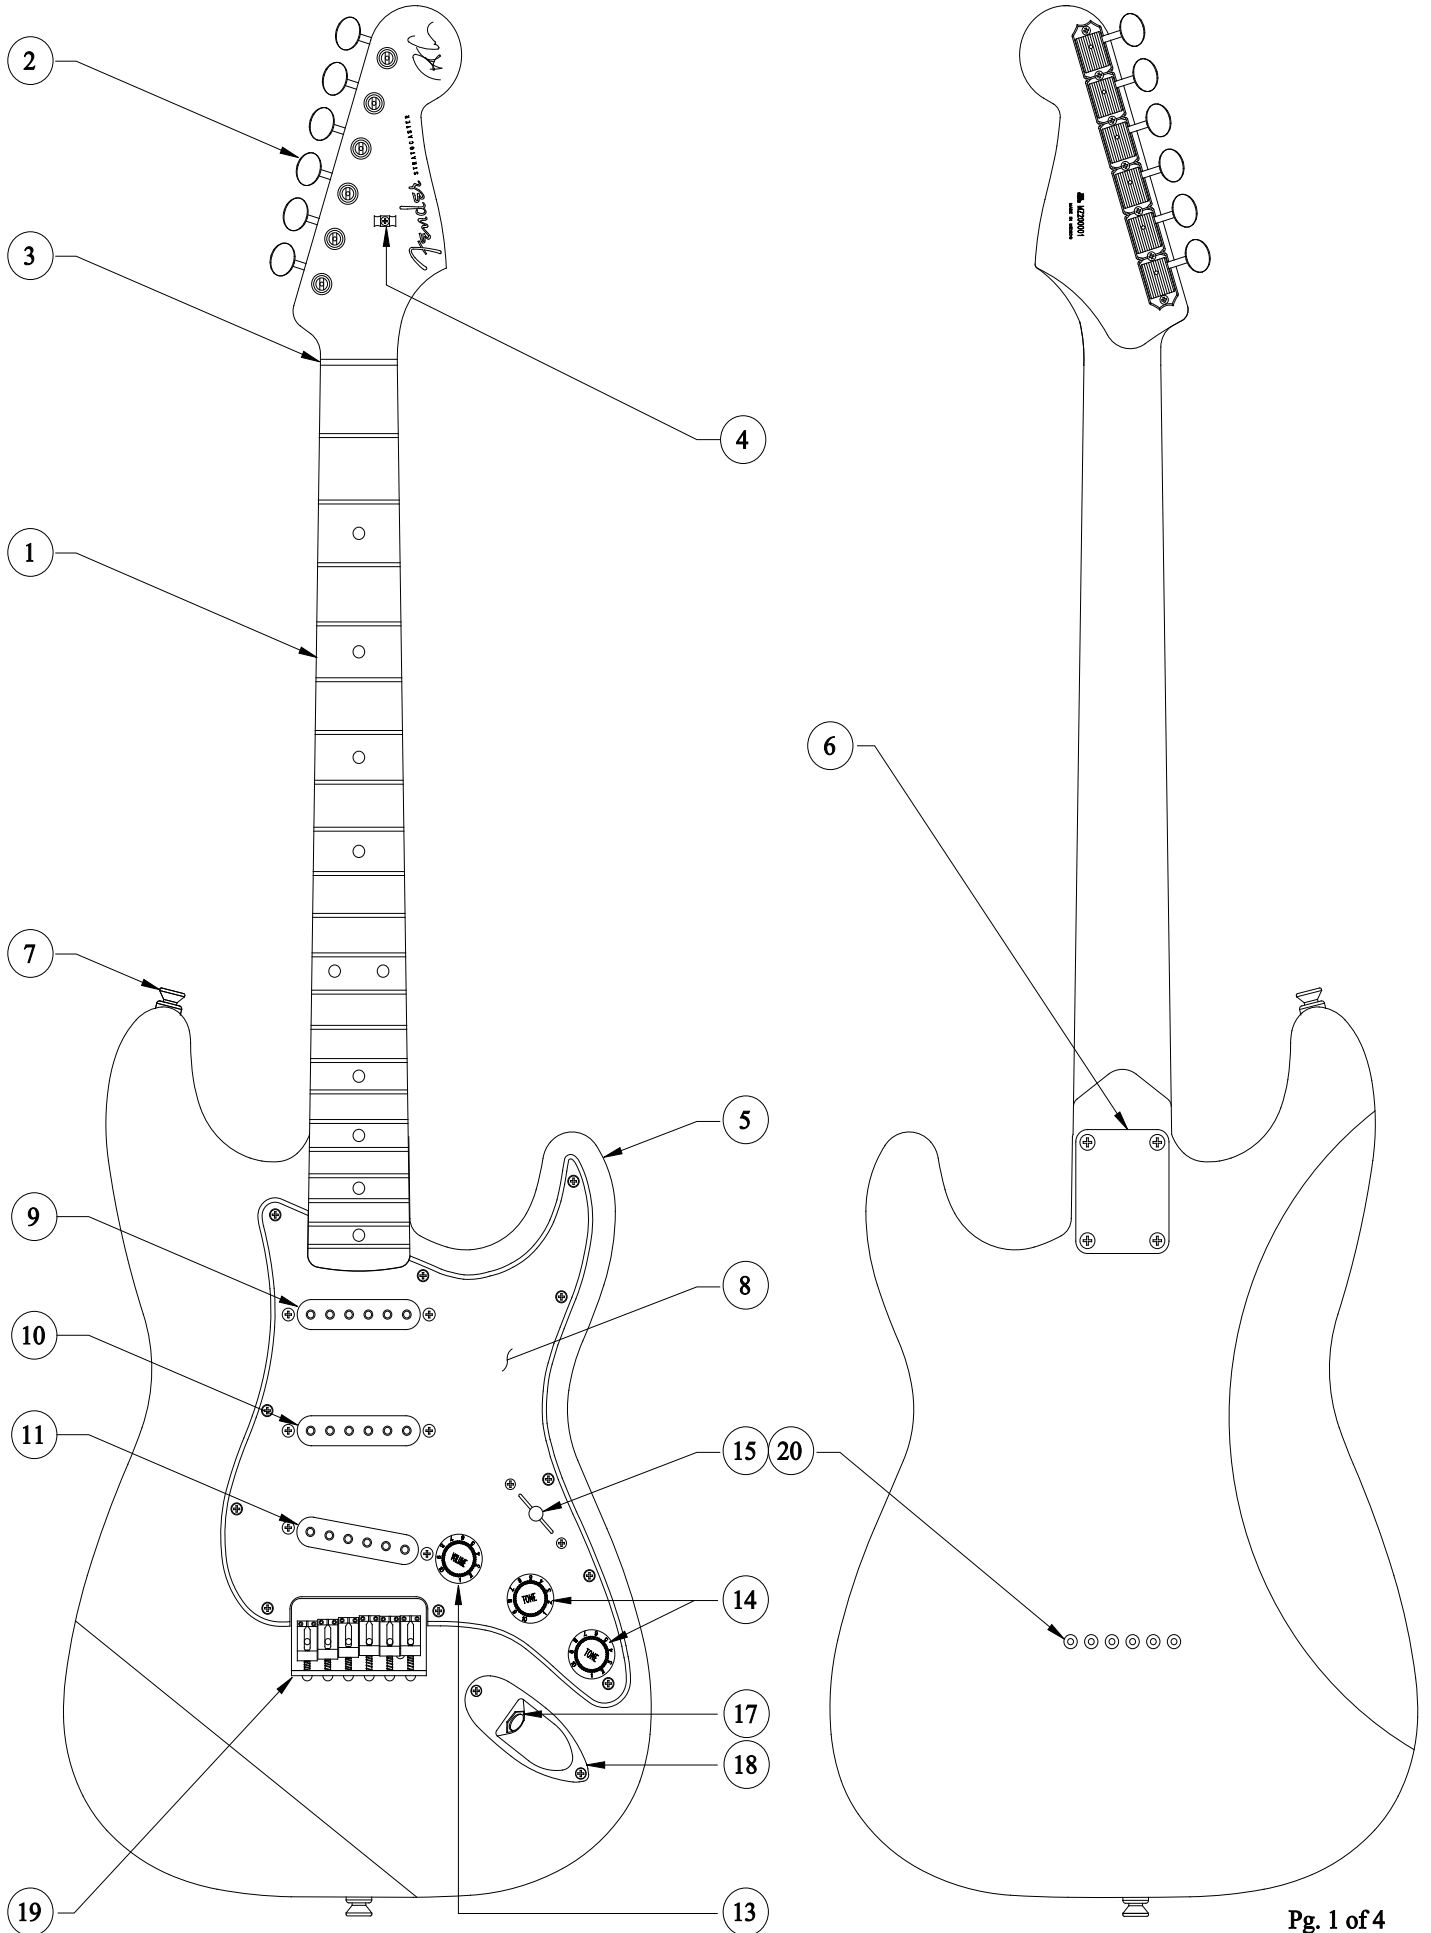

# ROBERT CRAY STANDARD STRATOCASTER 0139100

PICKGUARD ASSEMBLY

BRIDGE ASSEMBLY

# ROBERT CRAY STANDARD STRATOCASTER 0139100

REF.#	P/N	DESCRIPTION
1	0059530000	Neck, Robert Cray 60's Stratocaster, R/W
2	0047912000	Tuning Key, (1) Set
	0011357000	Mounting Screw
	0053020000	Bushing
3	0083675000	Bone Nut
4	0010389000	String Retainer
	0011358000	Mounting Screw
	0020423000	Spacer
5	0059558xxx	Body, Hardtail 60's Strat, Alder
	0061397000	Body, Hardtail 60's Strat, Sunburst
6	0018353000	Neck Mounting Plate
	0015636000	Mounting Screw
7	0012344000	Strap Button
	0015610000	Mounting Screw
	0019056000	Felt Washer, Black
8	0039492000	Pickguard, 62' Vintage Strat
	0015578000	Mounting Screw
9	0059587000	Pickup, Neck
10	0059586000	Pickup, Middle
11	0059585000	Pickup, Bridge
	0015776000	Mounting Screw
	0036481000	Tubing, Latex Cut
12	0013446000	Control, 250K, (3)
	0016352000	Mounting Hex Nut
	0022384000	Lock Washer, Intl
13	0056145000	Knob, Volume, Aged White
14	0056144000	Knob, Tone, Aged White, (2)
15	0053291000	Switch, Lever 5-Position
	0015776000	Mounting Screw
	0053765000	Knob, Aged White
16	0021022000	Capacitor, .1uf
17	0047329000	Output Jack
	0016352000	Mounting Hex Nut
	0016436000	Lock Washer, Intl
18	0010280090	Jack Ferrule
	0015578000	Mounting Screw
19	0060068000	Bridge Assembly
	0026625000	Mounting Screw
20	0021429000	Ferrule, String

Body Part Number	
0061397500	3 Tone Sunburst
0059558524	Inca Silver
0059558526	Violet

## SWITCH & CONTROL FUNCTION

5 WAY SWITCH POSITION					
					← 5 WAY SWITCH POSITION
T1	T1&T2	T2	T2	—	← TONE CONTROL
					← NECK PICKUP
					← MIDDLE PICKUP
					← BRIDGE PICKUP
	← PICKUP IS ON				← PICKUP IS OFF