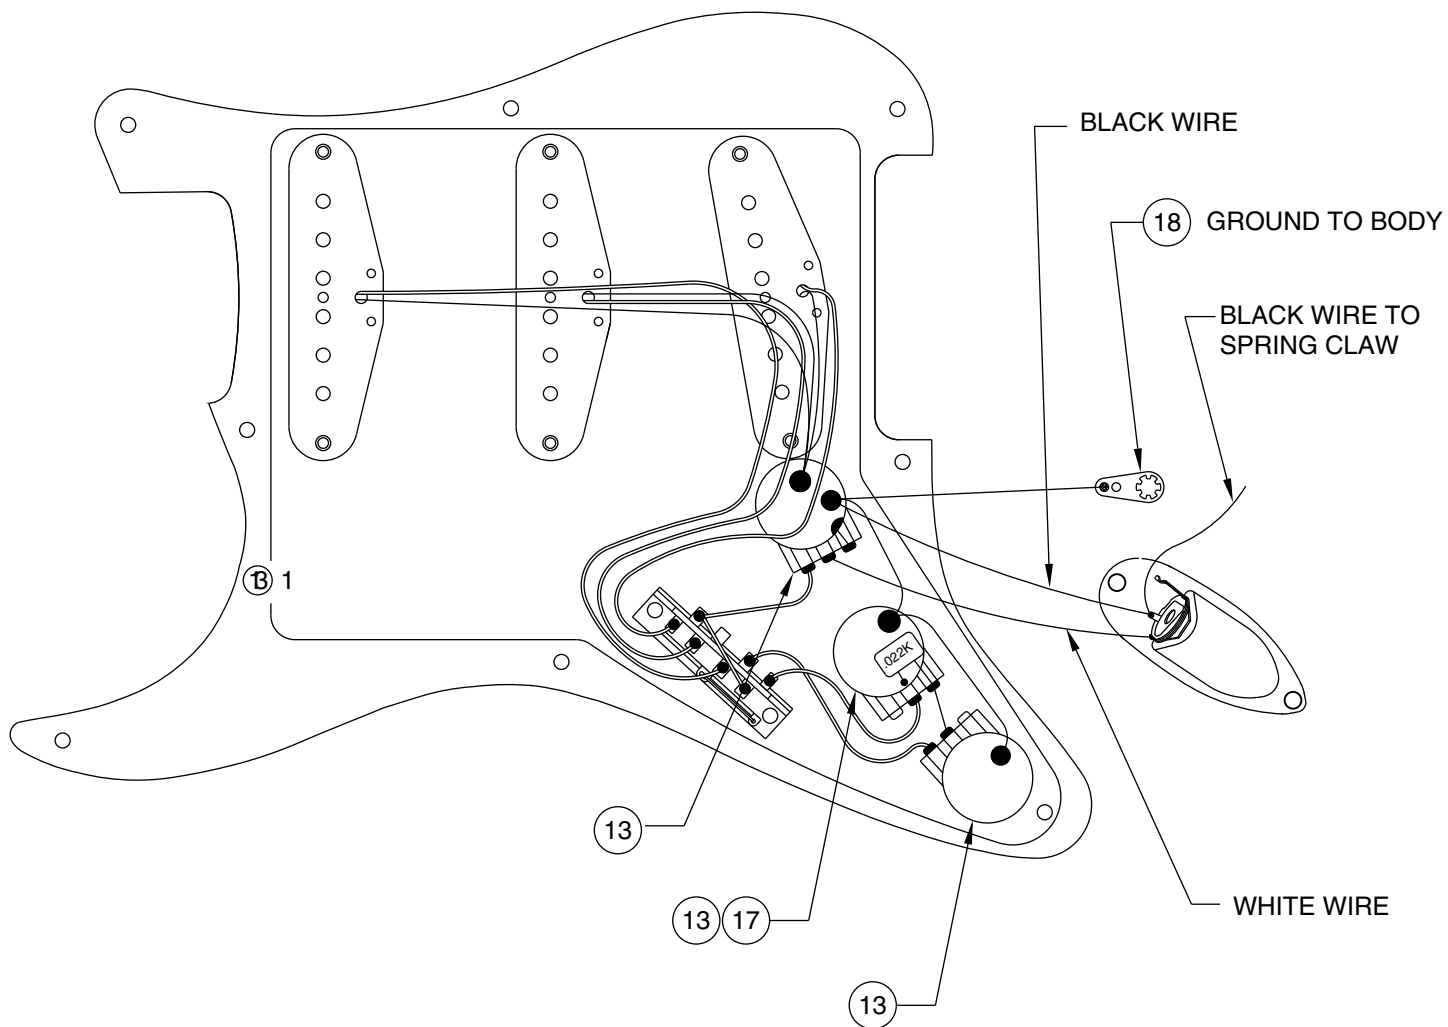

STEVIE RAY VAUGHAN STRATOCASTER 0109200

PICKGUARD ASSEMBLY