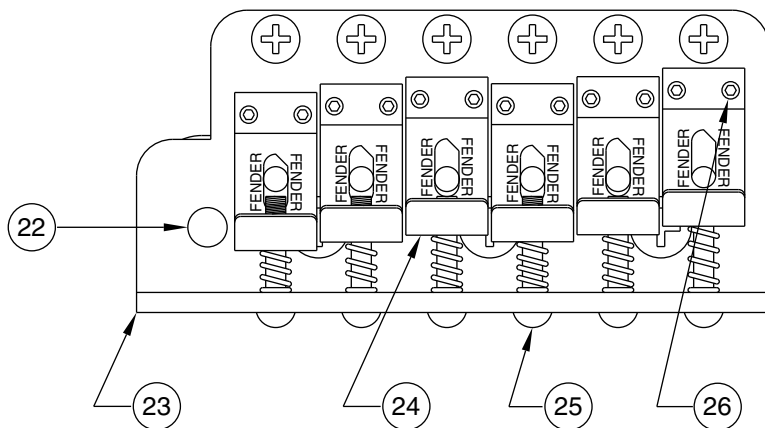

BRIDGE ASSEMBLY