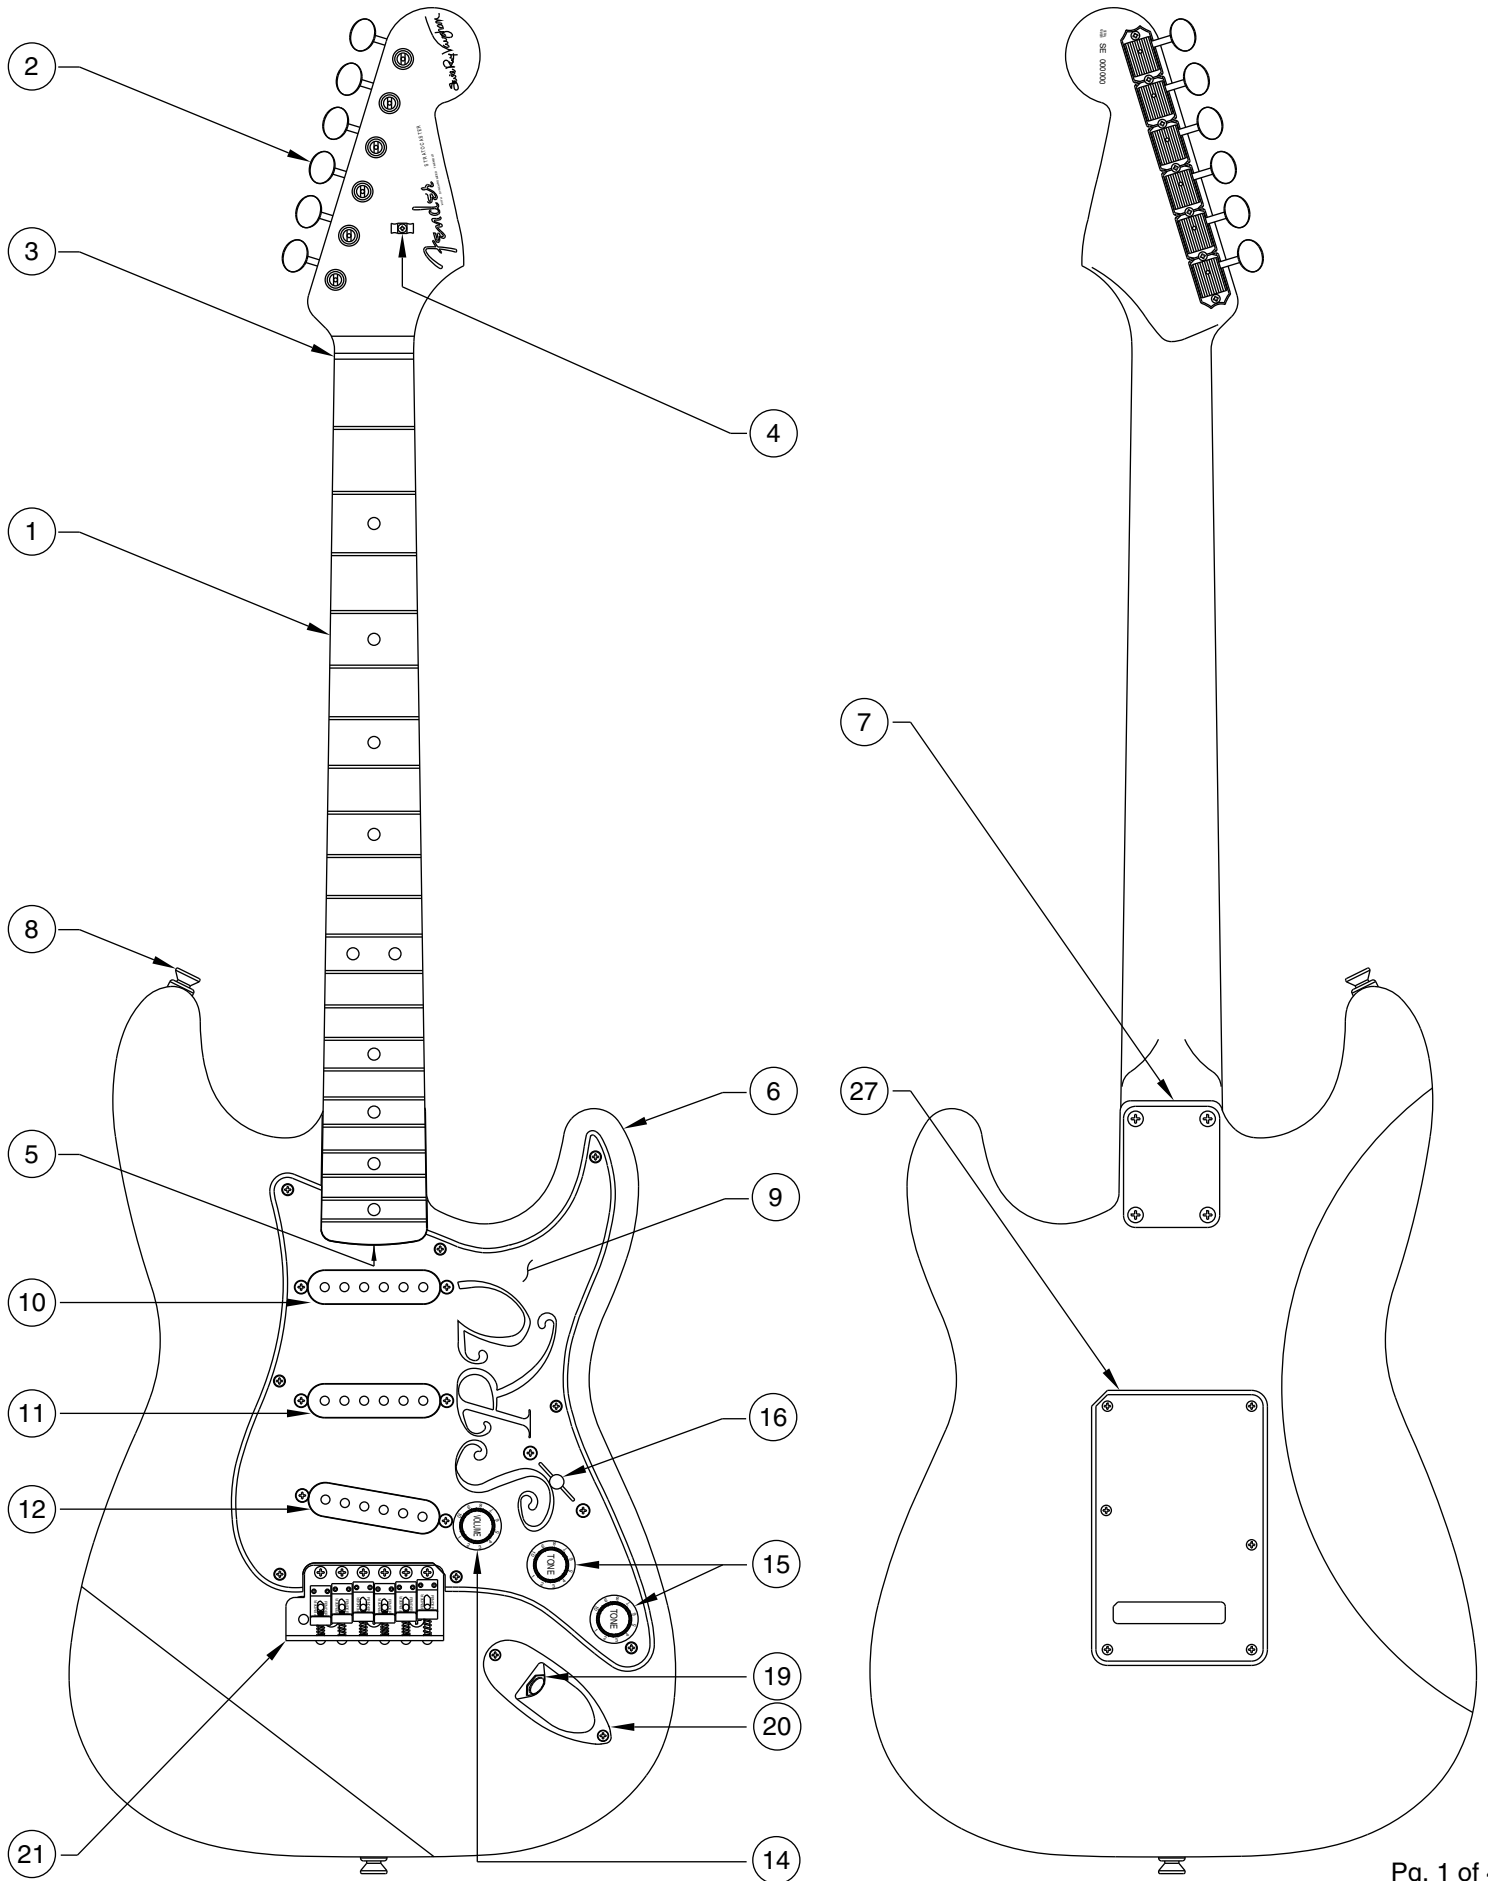

STEVIE RAY VAUGHAN STRATOCASTER 0109200