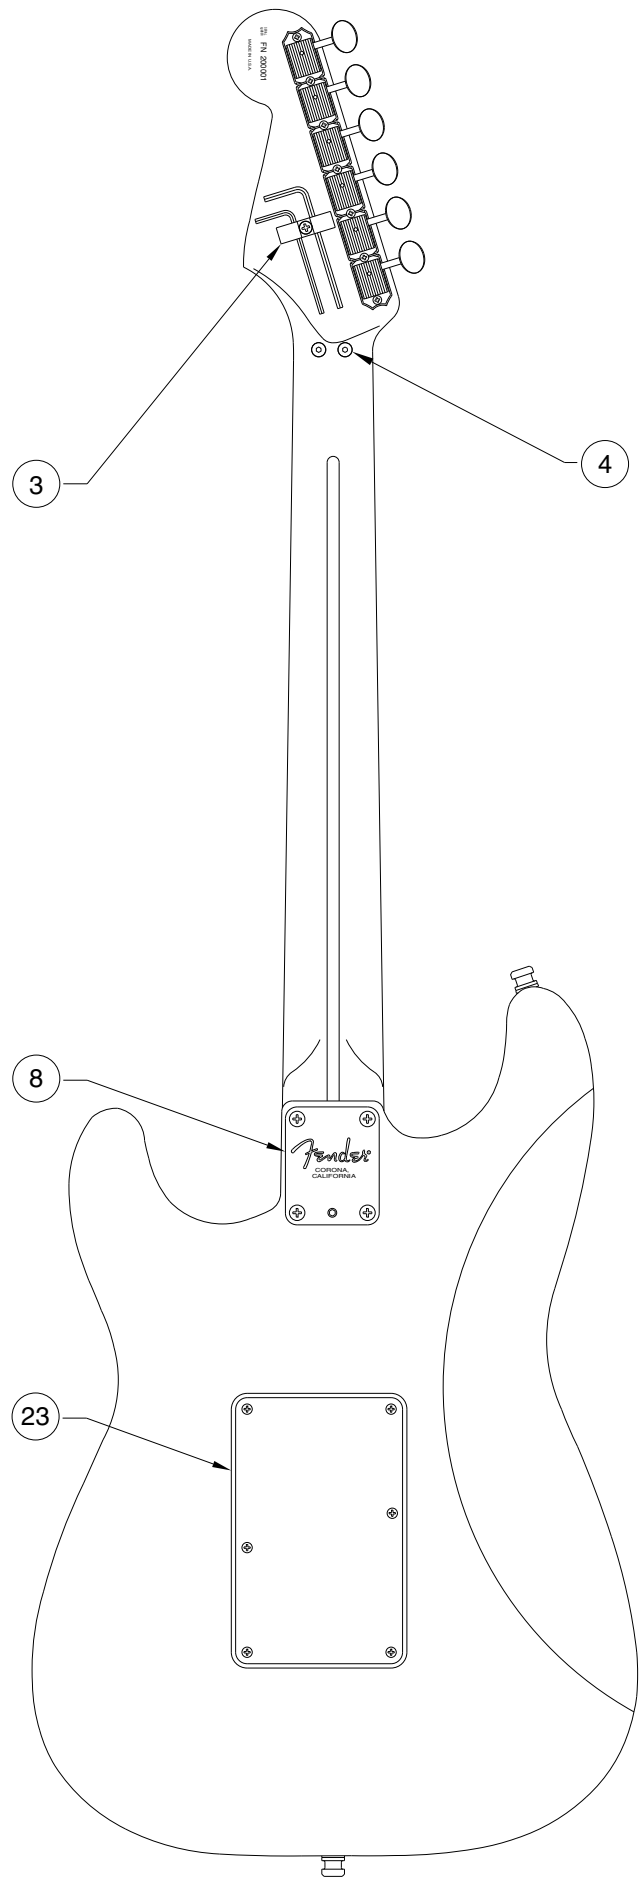

STRATOCASTER SPECIAL HH W/FR 1106700/6702