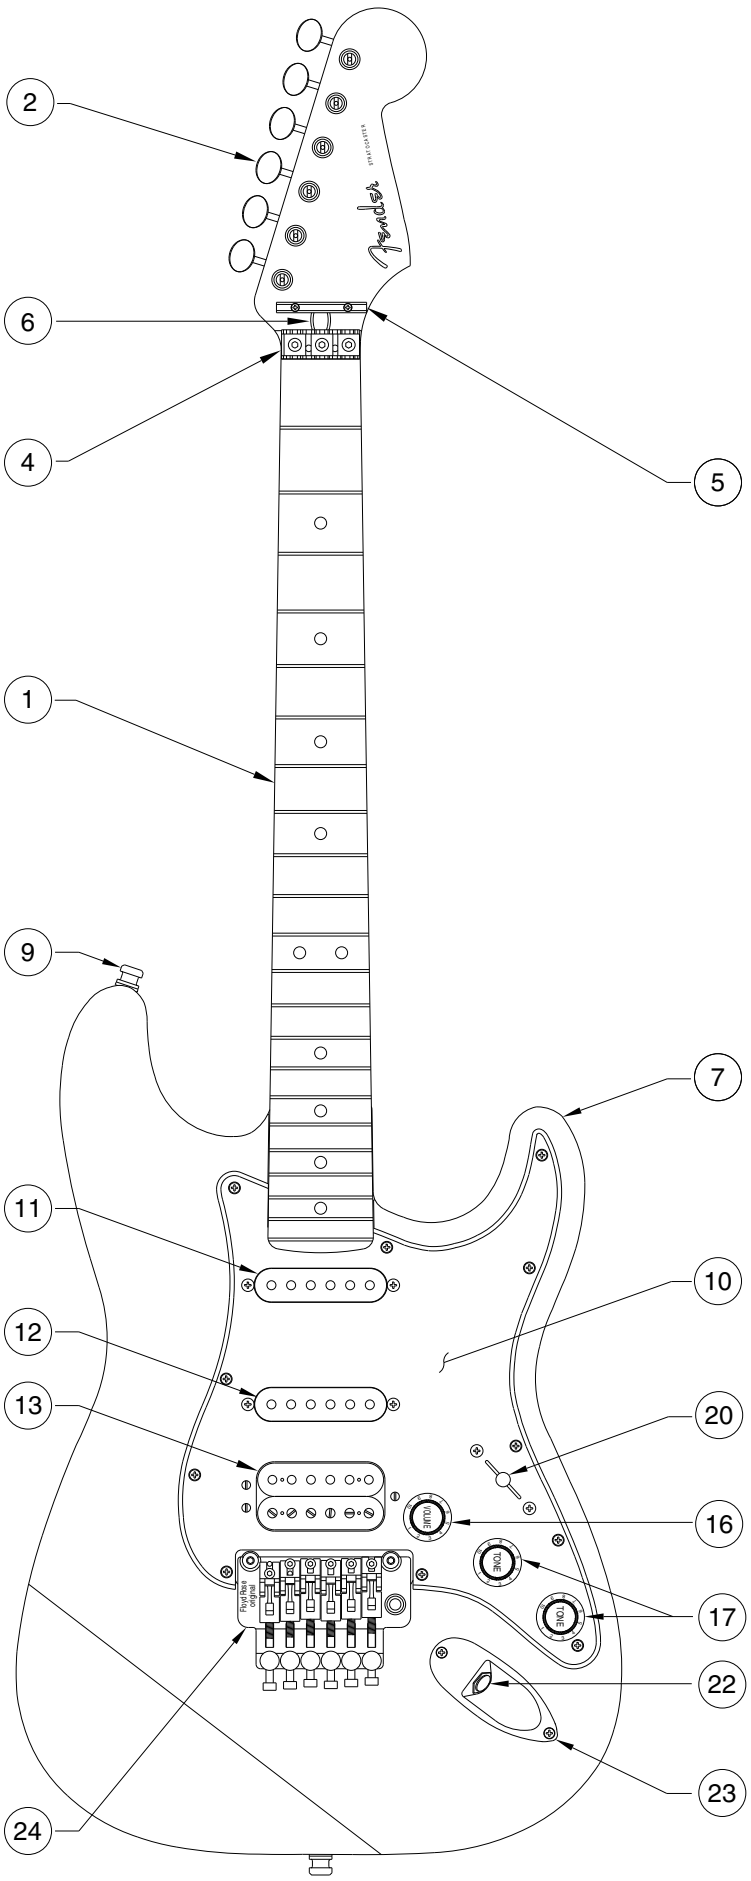

STRATOCASTER SPECIAL W/FR HSS 1106500/6502