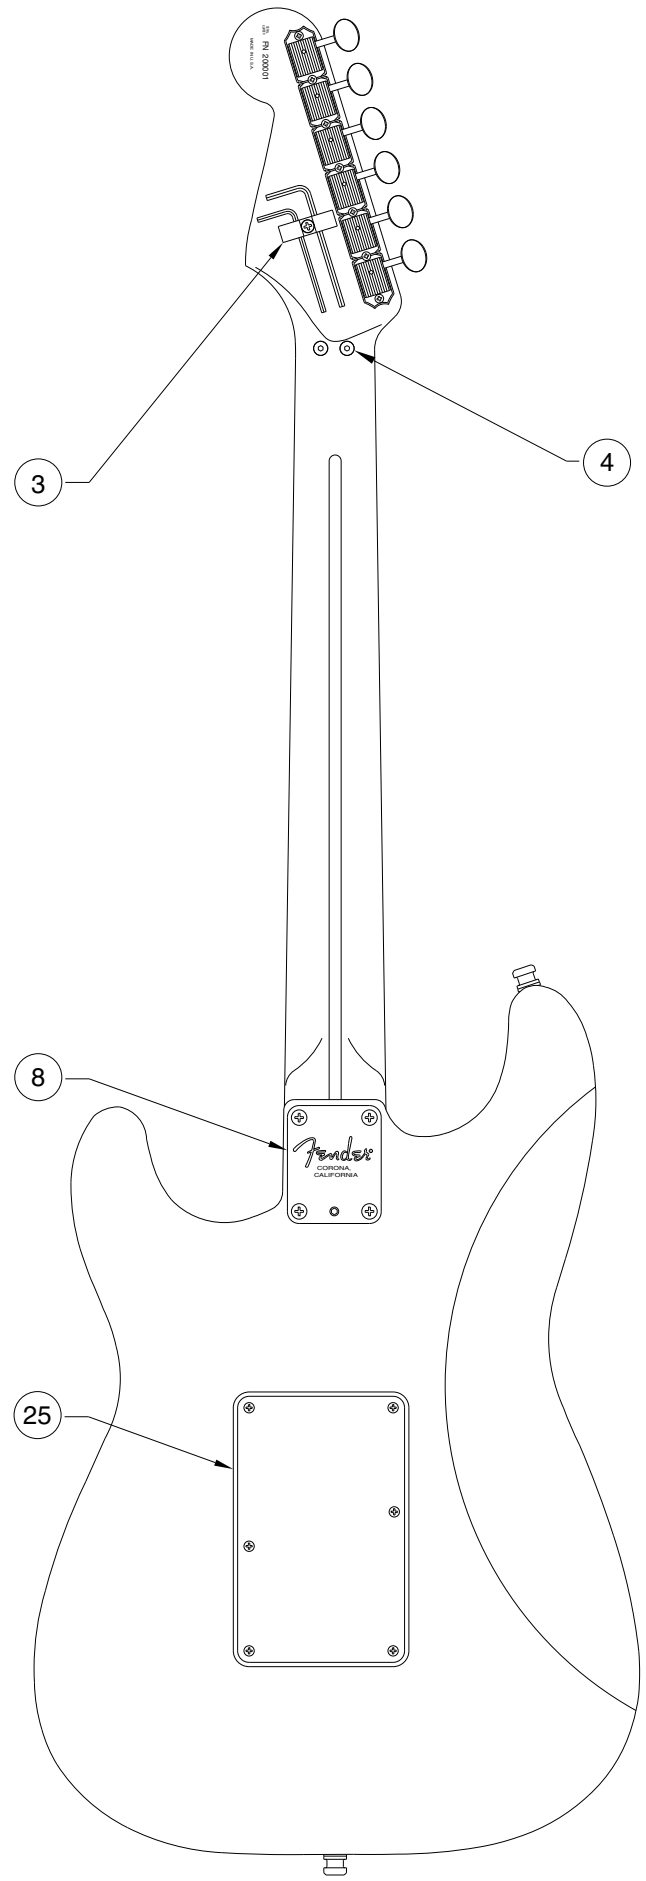

STRATOCASTER SPECIAL W/FR HSS 1106500/6502