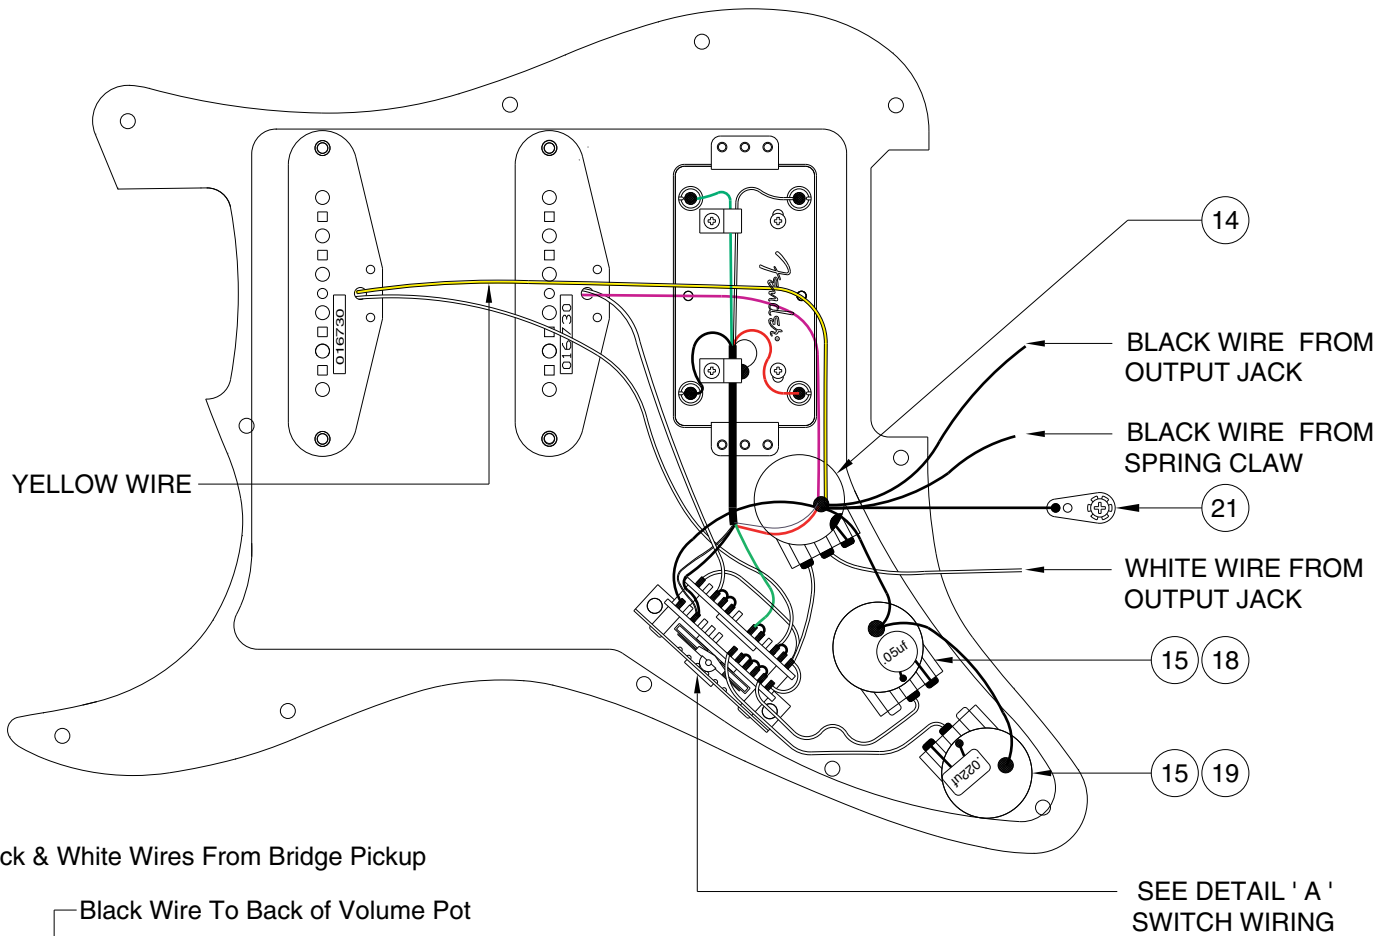

STRATOCASTER SPECIAL HSS W/FR 1106500/6502

PICKGUARD ASSEMBLY

DETAIL 'A'
N.T.S.