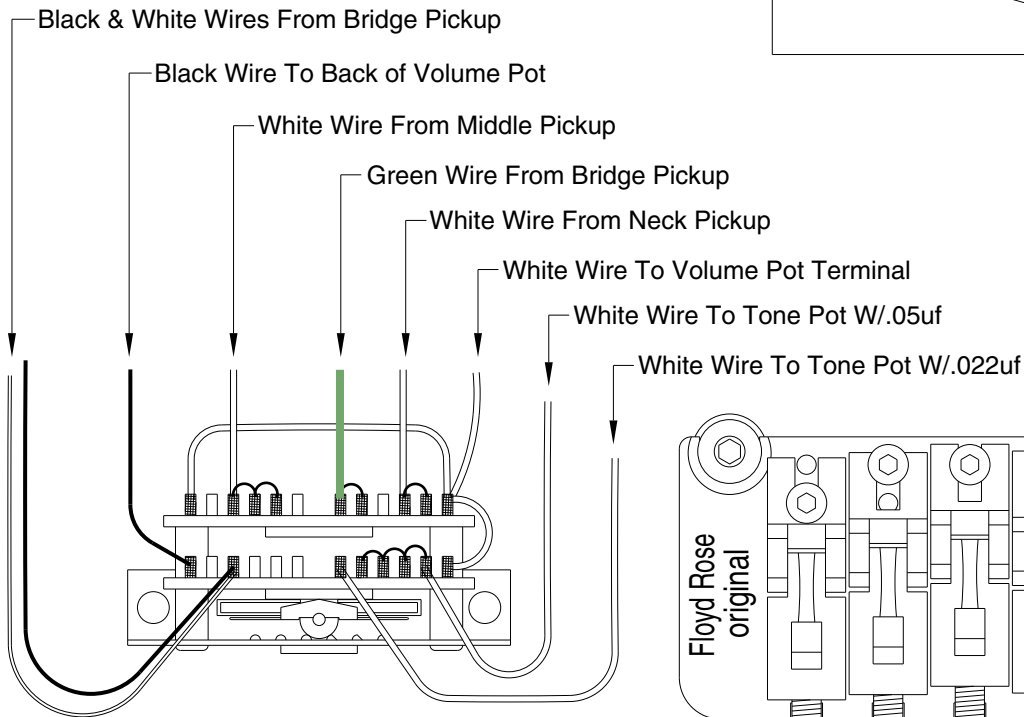

STRATOCASTER SPECIAL HSS W/FR 1106500/6502

PICKGUARD ASSEMBLY

DETAIL 'A'
N.T.S.