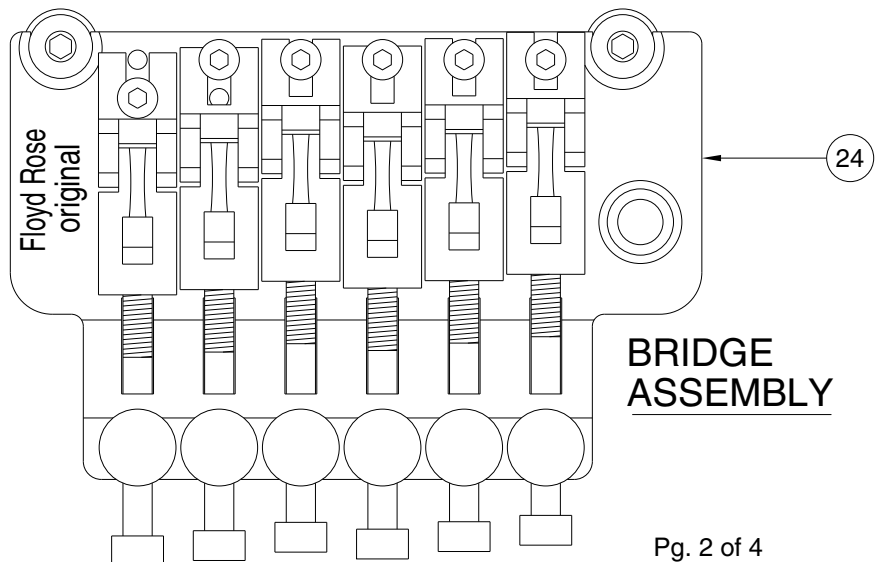

STRATOCASTER SPECIAL HSS W/FR 1106500/6502

PICKGUARD ASSEMBLY