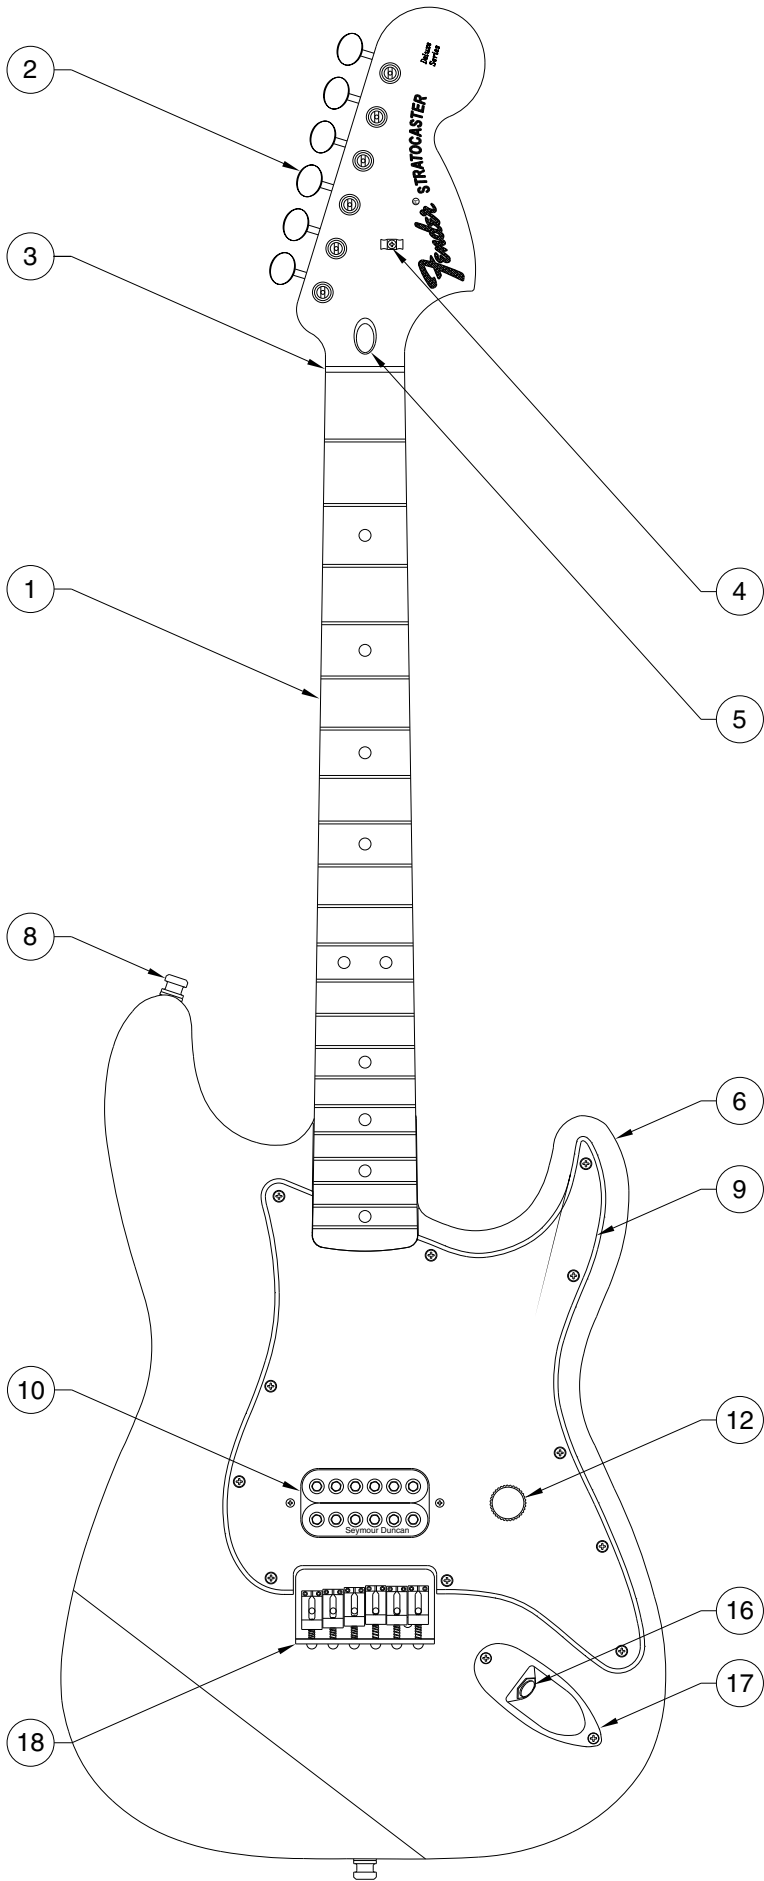

TOM DELONGE STRATOCASTER 0138200

TOM DELONGE STRATOCASTER 0138200

PICKGUARD ASSEMBLY

BRIDGE ASSEMBLY

TOM DELONGE STRATOCASTER 0138200

REF.#	P/N	DESCRIPTION
1	0055245000	Neck, Deluxe Fat Stratocaster, R/W
2	0047912000	Tuning Key, (1) Set
	0053020000	Bushing, Key
	0011357000	Mounting Screw
3	0083675000	Bone Nut
4	0010389000	String Retainer
	0020423000	Spacer
	0011358000	Mounting Screw
5	0038454000	Truss Rod Adjustment Nut
	0038467000	Truss Rod Adjusting Wrench
6	0058271xxx	Body, Tom Delonge Stratocaster
7	0058275000	Neck Mounting Plate
	0015636000	Mounting Screw
8	0012344000	Strap Button
	0015610000	Mounting Screw
	0020491000	Felt Washer, White
	0019056000	Felt Washer, Black
9	0058272000	Pickguard, Tom Longe Strat
	0015578000	Mounting Screw
10	0058276000	Pickup, Neck, Duncan Invader
	0050166000	Mounting Screw
	0050167000	Spring, Humbucker
11	0037407000	Control, 500K, Volume/Tone (2)
	0022384000	Lock Washer, Intl
	0028897001	Set Screw
	0016352000	Mounting Hex Nut
12	0013359000	Knob, Volume, Knurled Chrome
13	0025059001	Resistor, .220K
14	0011435002	Capacitor, 680pf
15	0012869000	Solder Lug
	0015116000	Mounting Screw
16	0047329000	Output Jack Assembly
	0016436000	Lock Washer, Intl
	0016352000	Mounting Hex Nut
17	0010280090	Jack Ferrule
	0015578000	Mounting Screw
18	0058274000	Bridge Assembly, (Buy)
	0050919000	Adjusting Wrench, Saddle Height
	0026625000	Mounting Screw
19	0021429000	Ferrule, Sting Retainer

Body Part Number	
0058271504	Daphine Blue
0058271506	Black
0058271557	Surf Green
0058271563	Graffiti Yellow

TOM DELONGE STRATOCASTER 0138200