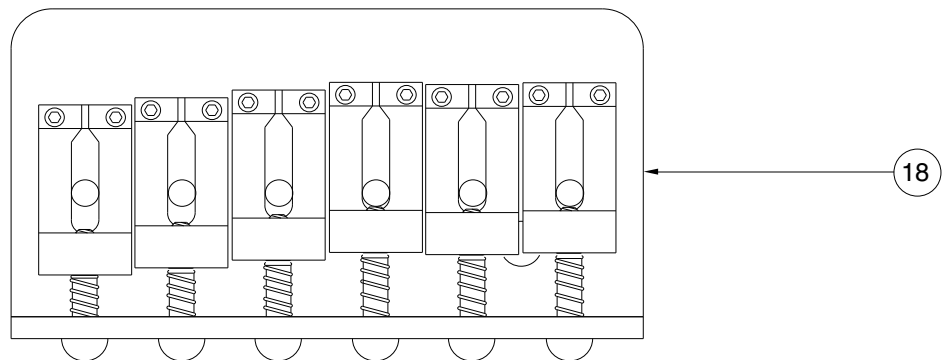

TOM DELONGE STRATOCASTER 0138200

TOM DELONGE STRATOCASTER 0138200

PICKGUARD ASSEMBLY

BRIDGE ASSEMBLY

TOM DELONGE STRATOCASTER 0138200

REF.#	P/N	DESCRIPTION
1	0055245000	Neck, Deluxe Fat Stratocaster, R/W
2	0047912000	Tuning Key, (1) Set
	0053020000	Bushing, Key
	0011357000	Mounting Screw
3	0083675000	Bone Nut
4	0010389000	String Retainer
	0020423000	Spacer
	0011358000	Mounting Screw
5	0038454000	Truss Rod Adjustment Nut
	0038467000	Truss Rod Adjusting Wrench
6	0058271xxx	Body, Tom Delonge Stratocaster
7	0058275000	Neck Mounting Plate
	0015636000	Mounting Screw
8	0012344000	Strap Button
	0015610000	Mounting Screw
	0020491000	Felt Washer, White
	0019056000	Felt Washer, Black
9	0058272000	Pickguard, Tom Longe Strat
	0015578000	Mounting Screw
10	0058276000	Pickup, Neck, Duncan Invader
	0050166000	Mounting Screw
	0050167000	Spring, Humbucker
11	0037407000	Control, 500K, Volume/Tone (2)
	0022384000	Lock Washer, Intl
	0028897001	Set Screw
	0016352000	Mounting Hex Nut
12	0013359000	Knob, Volume, Knurled Chrome
13	0025059001	Resistor, .220K
14	0011435002	Capacitor, 680pf
15	0012869000	Solder Lug
	0015116000	Mounting Screw
16	0047329000	Output Jack Assembly
	0016436000	Lock Washer, Intl
	0016352000	Mounting Hex Nut
17	0010280090	Jack Ferrule
	0015578000	Mounting Screw
18	0058274000	Bridge Assembly, (Buy)
	0050919000	Adjusting Wrench, Saddle Height
	0026625000	Mounting Screw
19	0021429000	Ferrule, Sting Retainer

Body Part Number	
0058271504	Daphine Blue
0058271506	Black
0058271557	Surf Green
0058271563	Graffiti Yellow

TOM DELONGE STRATOCASTER 0138200