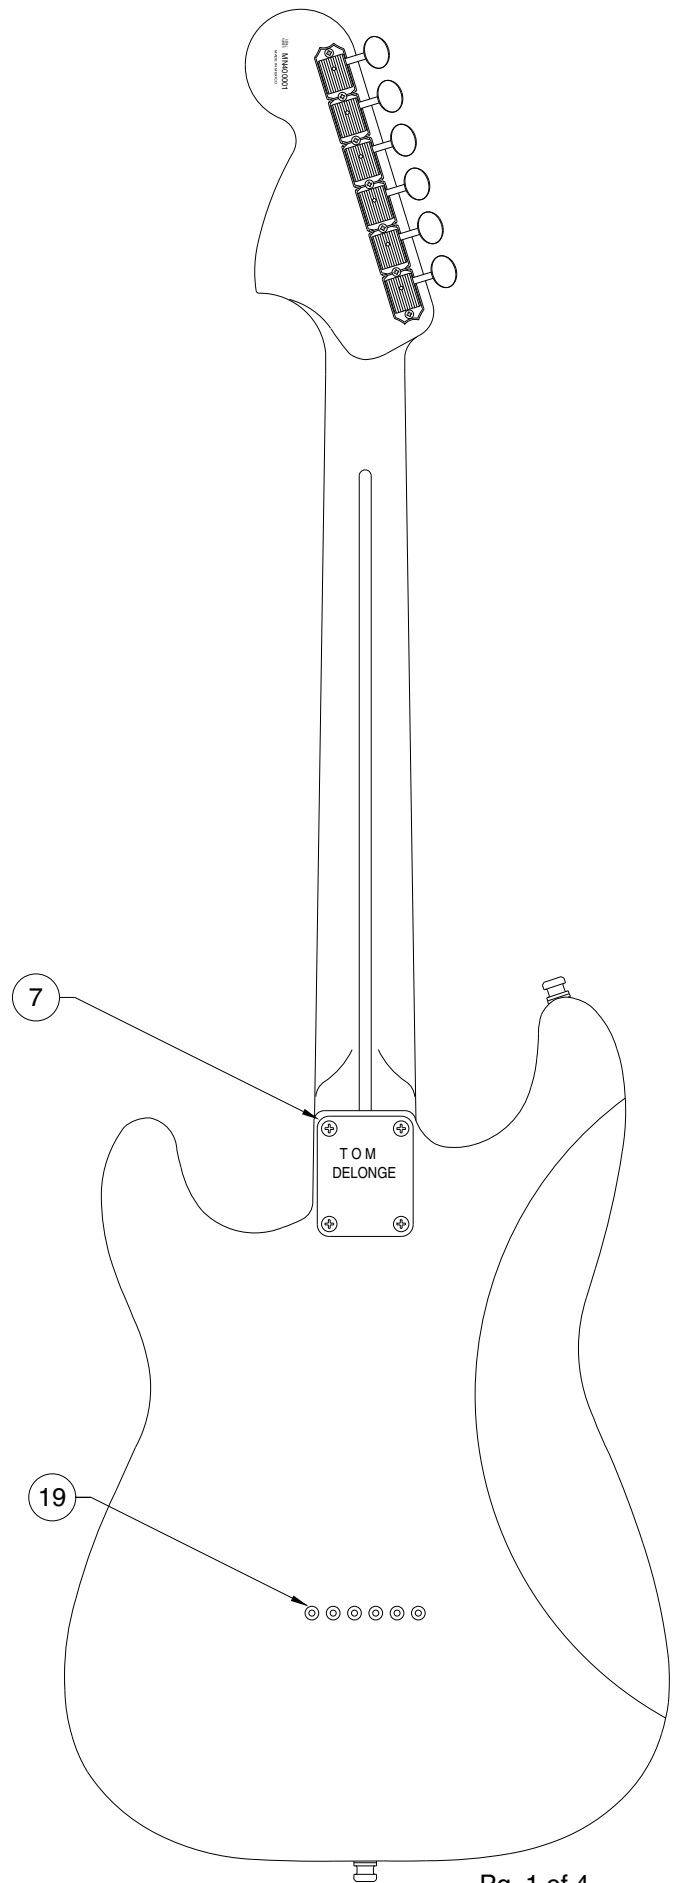

TOM DELONGE STRATOCASTER 0138200

TOM DELONGE STRATOCASTER 0138200

PICKGUARD ASSEMBLY

BRIDGE ASSEMBLY

TOM DELONGE STRATOCASTER 0138200

REF.#	P/N	DESCRIPTION
1	0055245000	Neck, Deluxe Fat Stratocaster, R/W
2	0047912000	Tuning Key, (1) Set
	0053020000	Bushing, Key
	0011357000	Mounting Screw
3	0083675000	Bone Nut
4	0010389000	String Retainer
	0020423000	Spacer
	0011358000	Mounting Screw
5	0038454000	Truss Rod Adjustment Nut
	0038467000	Truss Rod Adjusting Wrench
6	0058271xxx	Body, Tom Delonge Stratocaster
7	0058275000	Neck Mounting Plate
	0015636000	Mounting Screw
8	0012344000	Strap Button
	0015610000	Mounting Screw
	0020491000	Felt Washer, White
	0019056000	Felt Washer, Black
9	0058272000	Pickguard, Tom Longe Strat
	0015578000	Mounting Screw
10	0058276000	Pickup, Neck, Duncan Invader
	0050166000	Mounting Screw
	0050167000	Spring, Humbucker
11	0037407000	Control, 500K, Volume/Tone (2)
	0022384000	Lock Washer, Intl
	0028897001	Set Screw
	0016352000	Mounting Hex Nut
12	0013359000	Knob, Volume, Knurled Chrome
13	0025059001	Resistor, .220K
14	0011435002	Capacitor, 680pf
15	0012869000	Solder Lug
	0015116000	Mounting Screw
16	0047329000	Output Jack Assembly
	0016436000	Lock Washer, Intl
	0016352000	Mounting Hex Nut
17	0010280090	Jack Ferrule
	0015578000	Mounting Screw
18	0058274000	Bridge Assembly, (Buy)
	0050919000	Adjusting Wrench, Saddle Height
	0026625000	Mounting Screw
19	0021429000	Ferrule, Sting Retainer

Body Part Number	
0058271504	Daphine Blue
0058271506	Black
0058271557	Surf Green
0058271563	Graffiti Yellow

TOM DELONGE STRATOCASTER 0138200