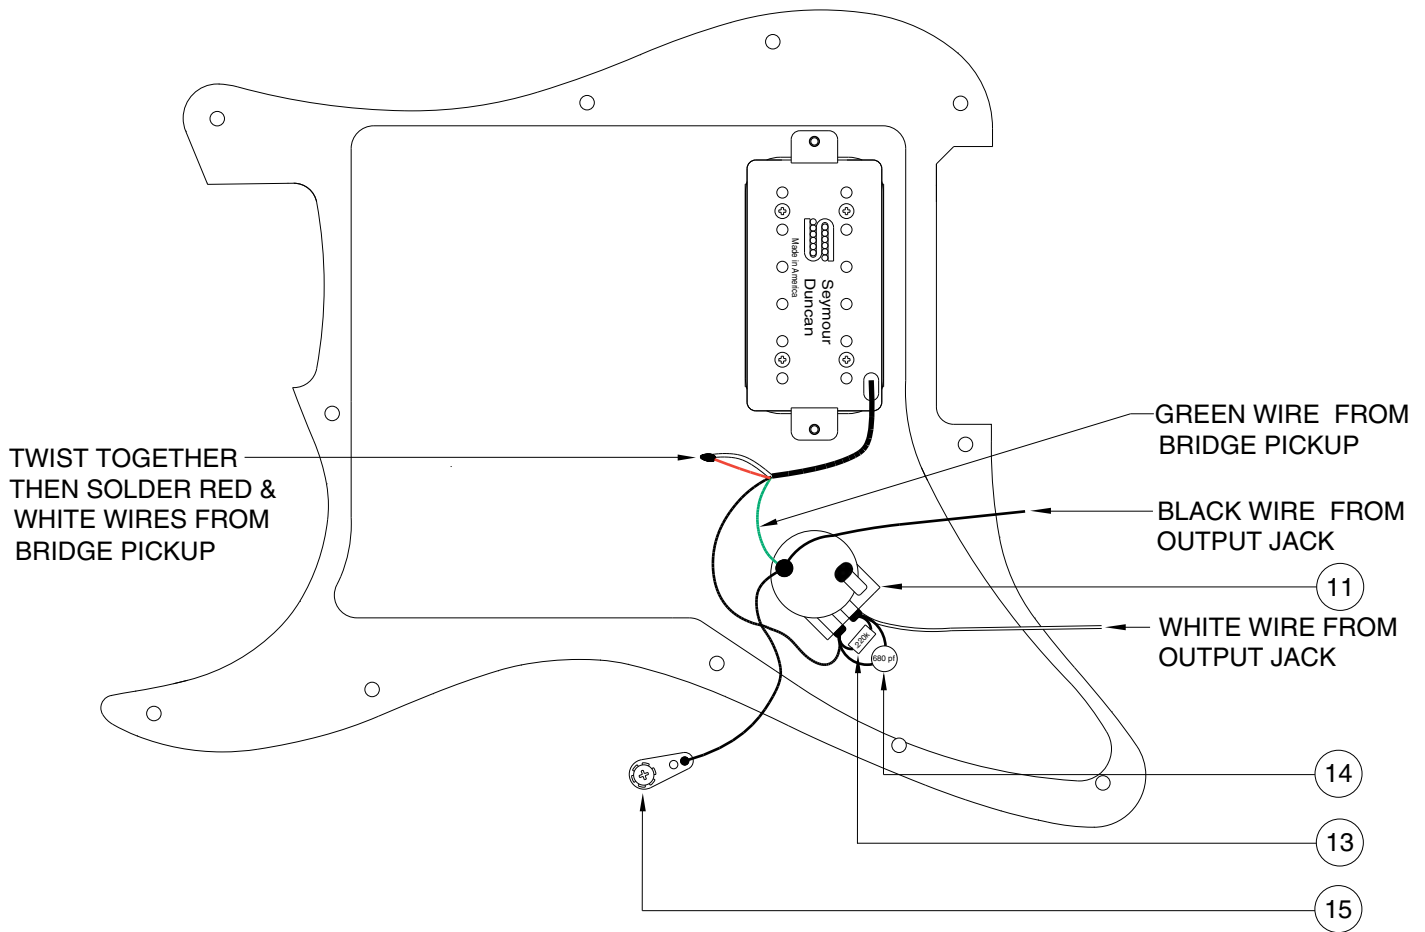

TOM DELONGE STRATOCASTER 0138200

TOM DELONGE STRATOCASTER 0138200

PICKGUARD ASSEMBLY

BRIDGE ASSEMBLY

TOM DELONGE STRATOCASTER 0138200

REF.#	P/N	DESCRIPTION
1	0055245000	Neck, Deluxe Fat Stratocaster, R/W
2	0047912000	Tuning Key, (1) Set
	0053020000	Bushing, Key
	0011357000	Mounting Screw
3	0083675000	Bone Nut
4	0010389000	String Retainer
	0020423000	Spacer
	0011358000	Mounting Screw
5	0038454000	Truss Rod Adjustment Nut
	0038467000	Truss Rod Adjusting Wrench
6	0058271xxx	Body, Tom Delonge Stratocaster
7	0058275000	Neck Mounting Plate
	0015636000	Mounting Screw
8	0012344000	Strap Button
	0015610000	Mounting Screw
	0020491000	Felt Washer, White
	0019056000	Felt Washer, Black
9	0058272000	Pickguard, Tom Longe Strat
	0015578000	Mounting Screw
10	0058276000	Pickup, Neck, Duncan Invader
	0050166000	Mounting Screw
	0050167000	Spring, Humbucker
11	0037407000	Control, 500K, Volume/Tone (2)
	0022384000	Lock Washer, Intl
	0028897001	Set Screw
	0016352000	Mounting Hex Nut
12	0013359000	Knob, Volume, Knurled Chrome
13	0025059001	Resistor, .220K
14	0011435002	Capacitor, 680pf
15	0012869000	Solder Lug
	0015116000	Mounting Screw
16	0047329000	Output Jack Assembly
	0016436000	Lock Washer, Intl
	0016352000	Mounting Hex Nut
17	0010280090	Jack Ferrule
	0015578000	Mounting Screw
18	0058274000	Bridge Assembly, (Buy)
	0050919000	Adjusting Wrench, Saddle Height
	0026625000	Mounting Screw
19	0021429000	Ferrule, Sting Retainer

Body Part Number	
0058271504	Daphine Blue
0058271506	Black
0058271557	Surf Green
0058271563	Graffiti Yellow

TOM DELONGE STRATOCASTER 0138200